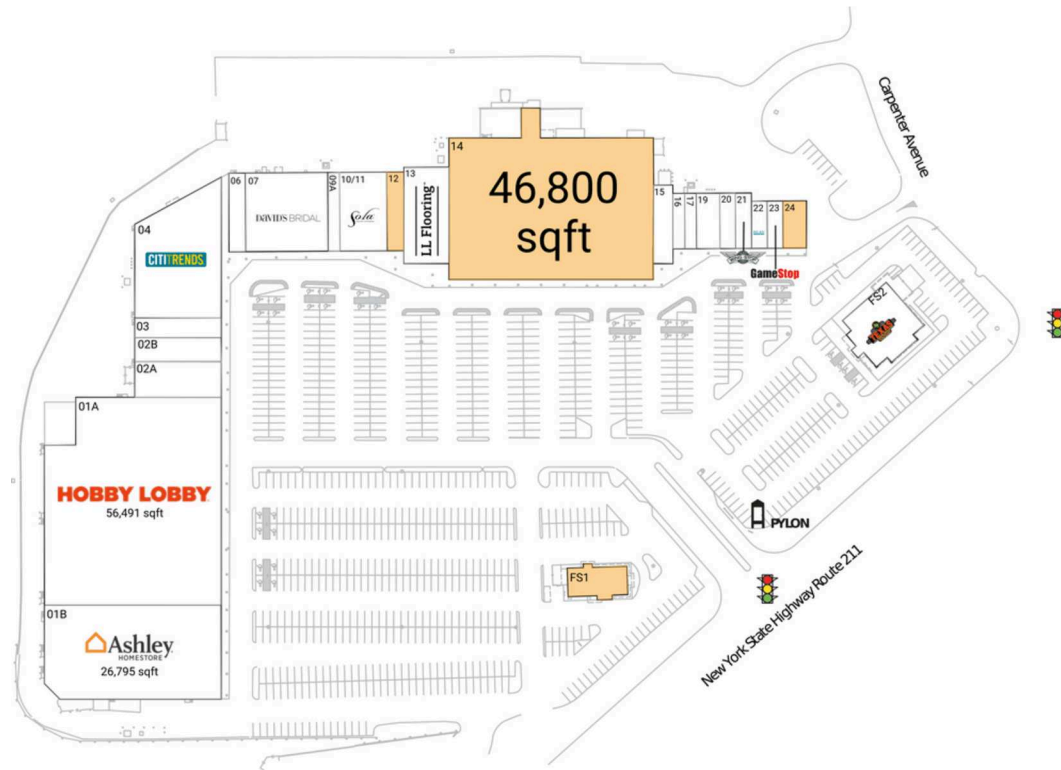

# Walkill Plaza

Kiryas Joel-Poughkeepsie-Newburgh, NY

41.4557, -74.3874

400 Route 211 East & Carpenter Ave | Middletown, NY 10940

## Available Space

FS1	3,060 SF
12	2,283 SF
14	46,800 SF
24	1,800 SF

## Current Retailers

FS2	Texas Roadhouse	6,160 SF
01A	Hobby Lobby	56,491 SF
01B	Ashley Furniture	26,795 SF
02A	Mr. Sushi & Grill	5,000 SF
02B	Main Street Comics	3,360 SF
03	Foeller Men's Shop	2,750 SF
04	Citi Trends	16,433 SF
06	H&R Block	2,067 SF
07	David's Bridal	10,450 SF
09A	Miracle-Ear	1,500 SF
10/11	Sola Salon Studios	3,000 SF
13	LL Flooring	6,994 SF
15	Fuentes Wood Fire Pizza & Italian Restaurant	2,567 SF
16	Fixnphone	1,050 SF
17	Community Financial Service	1,050 SF
19	Top Nails	2,100 SF
20	Smoker's Choice	1,400 SF
21	Wingstop	1,400 SF
22	Milan Laser Hair Removal	1,200 SF
23	GameStop	1,200 SF