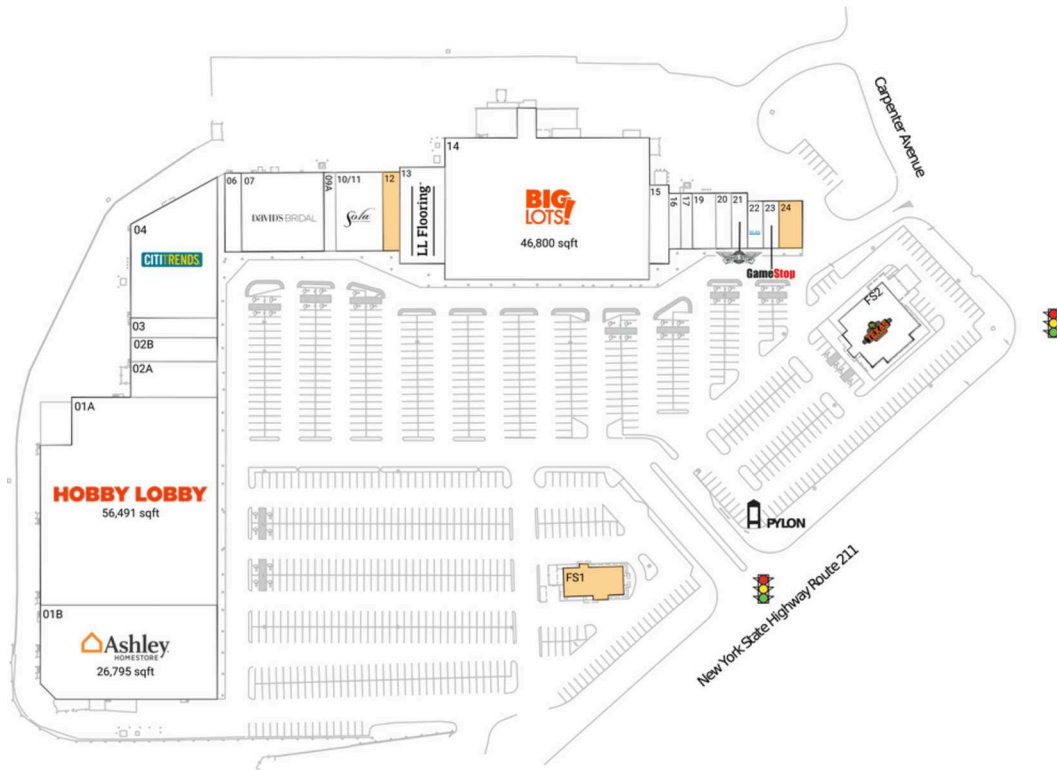

# Walkill Plaza

Kiryas Joel-Poughkeepsie-Newburgh, NY

41.4557, -74.3874

400 Route 211 East & Carpenter Ave | Middletown, NY 10940

## Available Space

FS1	3,060 SF
12	2,283 SF
24	1,800 SF

## Current Retailers

FS2	Texas Roadhouse	8,160 SF
01A	Hobby Lobby	56,491 SF
01B	Ashley Furniture	26,795 SF
02A	Mr. Sushi & Grill	5,000 SF
02B	Main Street Comics	3,360 SF
03	Foeller Men's Shop	2,750 SF
04	Citi Trends	16,433 SF
06	H&R Block	2,067 SF
07	David's Bridal	10,450 SF
09A	Miracle-Ear	1,500 SF
10/11	Sola Salon Studios	3,000 SF
13	LL Flooring	6,994 SF
14	Big Lots	46,800 SF
15	Fuentes Wood Fire Pizza & Italian Restaurant	2,567 SF
16	Fixnphone	1,050 SF
17	Community Financial Service	1,050 SF
19	Top Nails	2,100 SF
20	Smoker's Choice	1,400 SF
21	Wingstop	1,400 SF
22	Milan Laser Hair Removal	1,200 SF
23	GameStop	1,200 SF