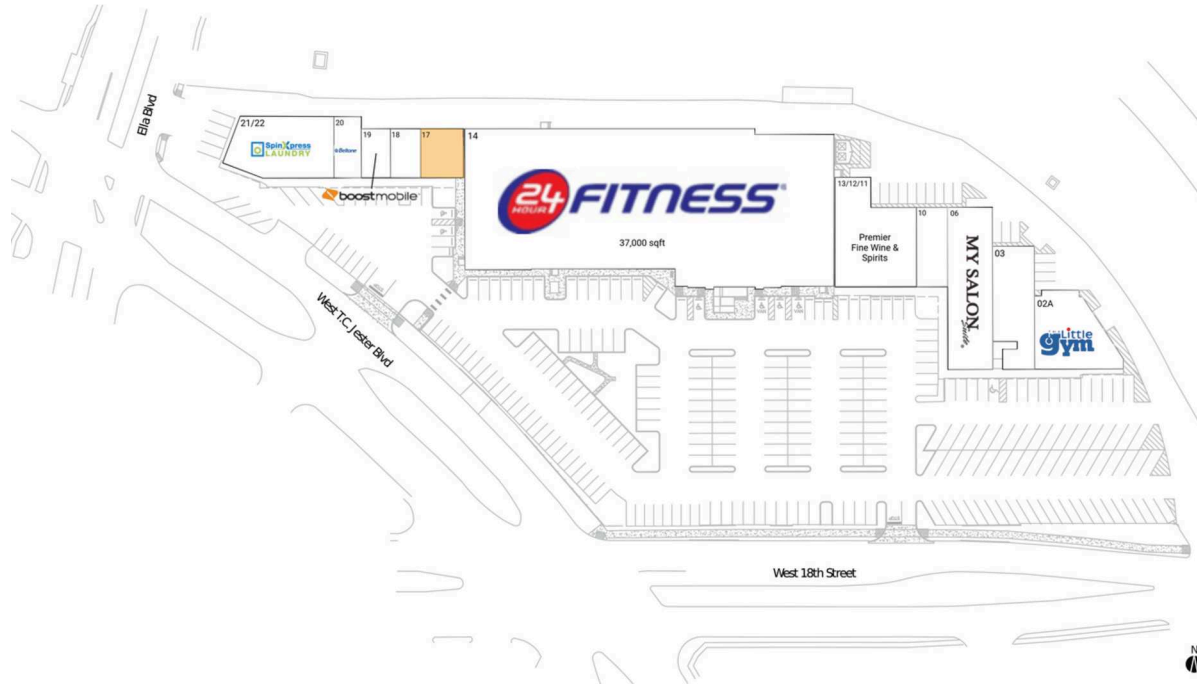

Jester Village

Houston-Pasadena-The Woodlands, TX

29.8018, -95.4272
1501-1531 West 18th Street | Houston, TX 77008

Available Space

17 1,055 SF

Current Retailers

02A	The Little Gym	3,147 SF
03	Elevate Dentistry	3,334 SF
06	My Salon Suite	4,882 SF
10	April's Nail Salon	1,542 SF
13/12/11	Premier Fine Wine & Spirits	5,135 SF
14	24 Hour Fitness	37,000 SF
18	Smoothie Strong	1,000 SF
19	Boost Mobile	960 SF
20	Beltone	1,130 SF
21/22	SpinXpress	3,920 SF