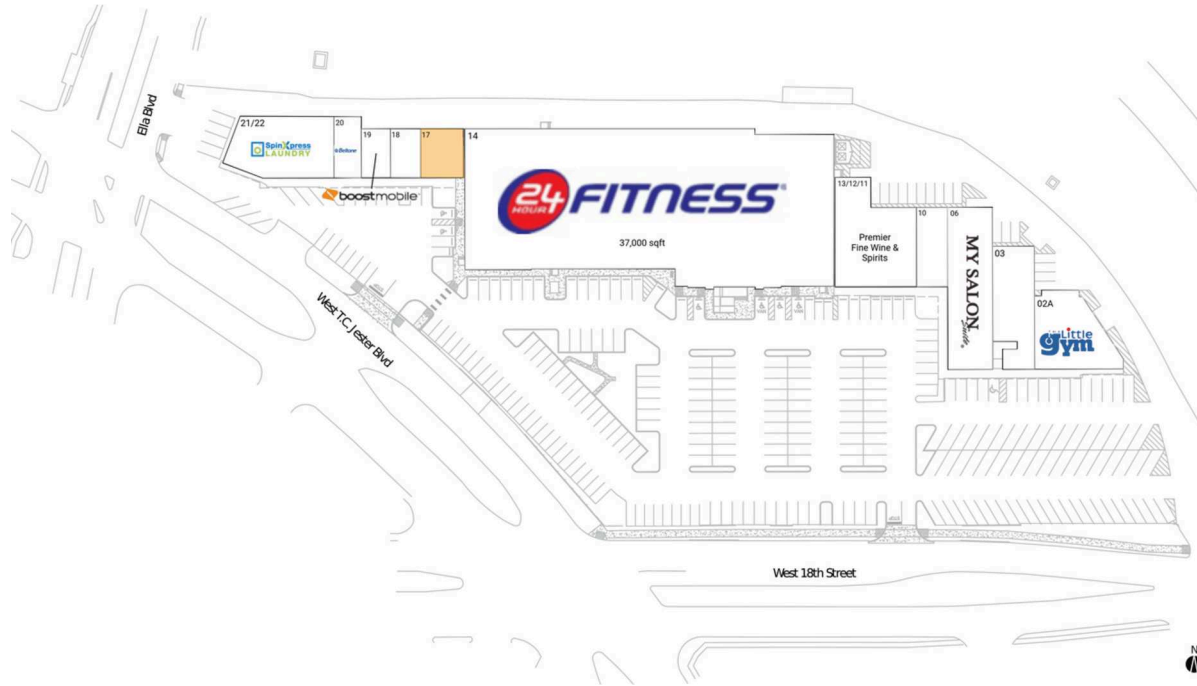

Jester Village

Houston-Pasadena-The Woodlands, TX

29.8018, -95.4272
1501-1531 West 18th Street | Houston, TX 77008

Available Space

17 1,055 SF

Current Retailers

02A	The Little Gym	3,147 SF
03	Elevate Dentistry	3,400 SF
06	My Salon Suite	4,882 SF
10	April's Nail Salon	1,542 SF
13/12/11	Premier Fine Wine & Spirits	5,135 SF
14	24 Hour Fitness	37,000 SF
18	Smoothie Strong	1,000 SF
19	Boost Mobile	960 SF
20	Beltone	1,130 SF
21/22	SpinXpress	3,920 SF