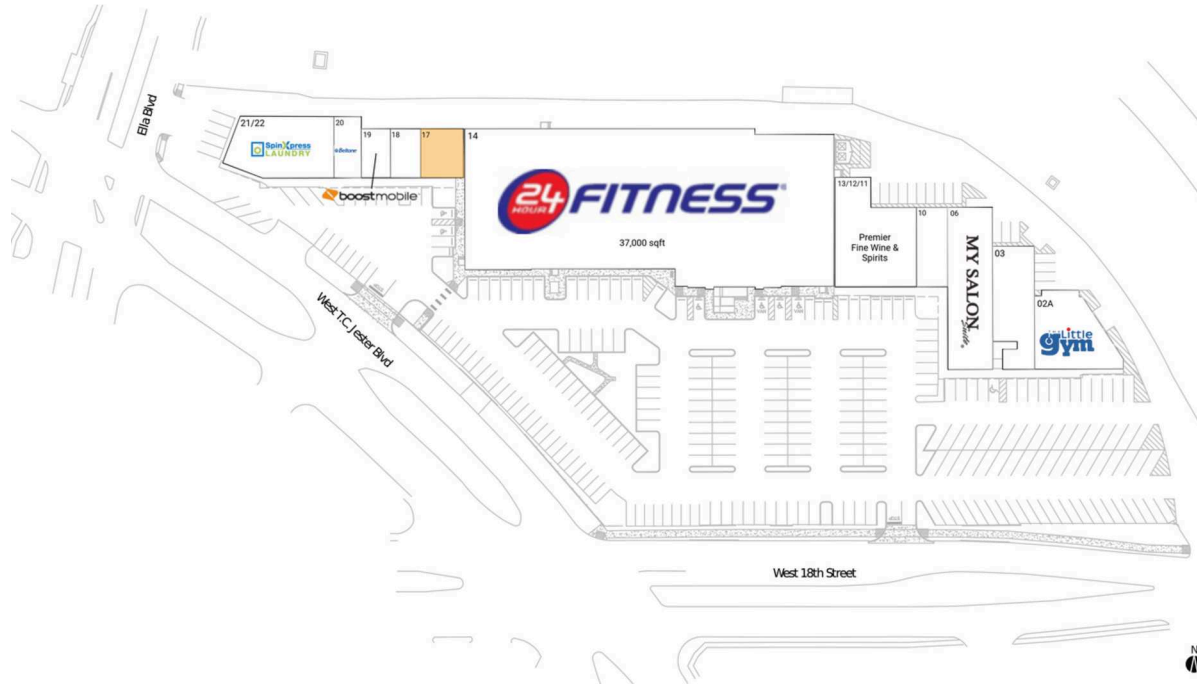

# Jester Village

Houston-Pasadena-The Woodlands, TX

29.8018, -95.4272  
1501-1531 West 18th Street | Houston, TX 77008

## Available Space

17 1,055 SF

## Current Retailers

02A	The Little Gym	3,147 SF
03	Elevate Dentistry	3,400 SF
06	My Salon Suite	4,882 SF
10	April's Nail Salon	1,542 SF
13/12/11	Premier Fine Wine & Spirits	5,135 SF
14	24 Hour Fitness	37,000 SF
18	Smoothie Strong	1,000 SF
19	Boost Mobile	960 SF
20	Beltone	1,130 SF
21/22	SpinXpress	3,920 SF