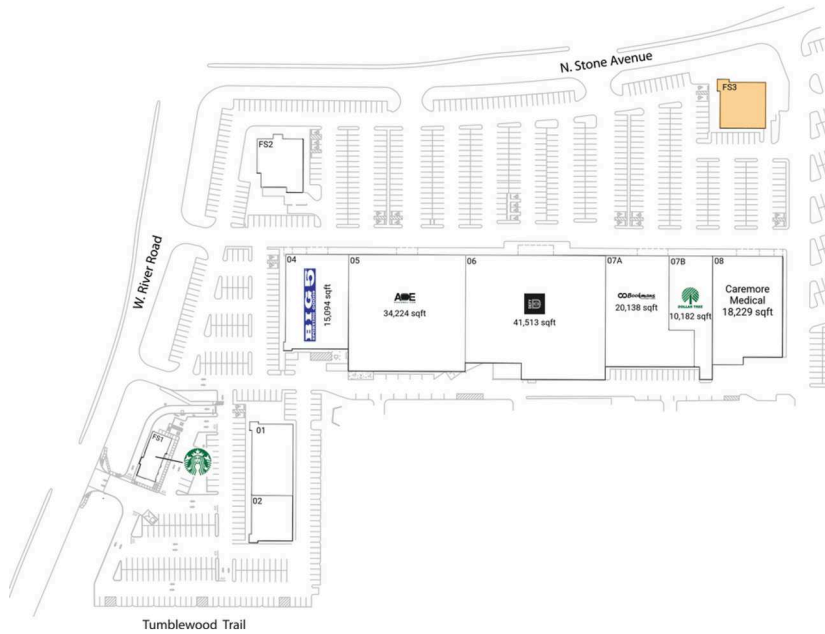

Northmall Centre

Tucson, AZ

32.2947, -110.972
4881 North Stone | Tucson, AZ 85704

Available Space

FS3 5,665 SF

Current Retailers

FS1	Starbucks	2,200 SF
FS2	Scordato's Pizzeria	5,997 SF
N.A.P.	Sam's Club	0 SF
01	Asian 1 Buffet	7,976 SF
02	Crossfit 646	4,132 SF
04	Big 5 Sporting Goods	15,094 SF
05	Ace Pickleball Club	34,224 SF
06	Defy Tucson	41,513 SF
07A	Bookmans Entertainment Exchange	20,138 SF
07B	Dollar Tree	10,182 SF
08	Caremore Medical	18,229 SF