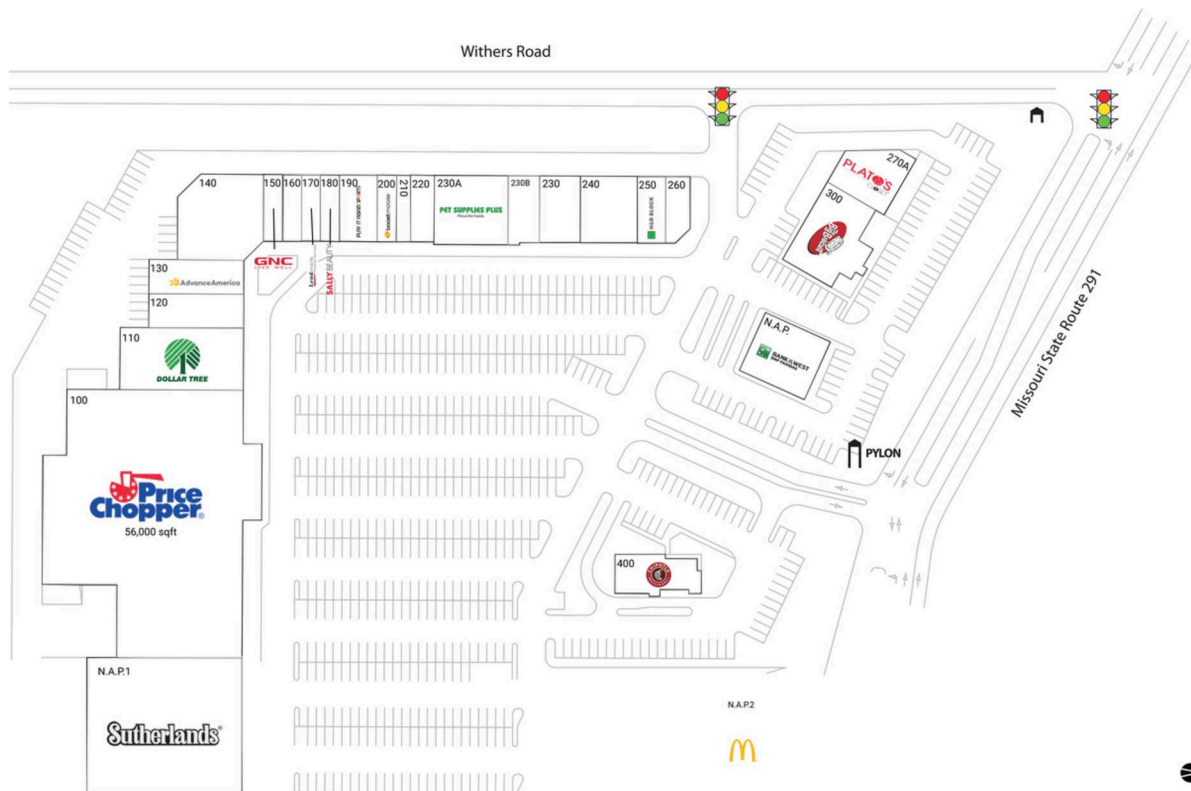

Liberty Corners

Kansas City, MO-KS

39.2362, -94.435

840-916 South 291 Highway | Liberty, MO 64068-2296

Current Retailers

N.A.P.	Bank Of The West	0 SF
N.A.P.1	Sutherlands	0 SF
N.A.P.2	McDonald's	0 SF
100	Price Chopper	56,000 SF
110	Dollar Tree	8,450 SF
120	Bins & Deals	4,500 SF
130	Advance America	2,700 SF
140	Lift Kansas City	7,800 SF
150	GNC	1,400 SF
160	Great Clips	1,400 SF
170	Lendmark Financial Services	1,400 SF
180	Sally Beauty Supply	1,400 SF
190	Play It Again Sports	2,800 SF
200	Boost Mobile	1,400 SF
210	Beltone Hearing Aids	1,050 SF
220	Designer Nail And Spa	1,750 SF
230	Clean Laundry	2,100 SF
230A	Pet Supplies Plus	6,570 SF
230B	Liberty Smoke Shop And Cigars	2,100 SF
240	J&S Pizza	4,200 SF
250	H&R Block	2,100 SF
260	Biscari Brothers Bicycles	1,950 SF
270A	Plato's Closet	3,576 SF
300	The Big Biscuit	6,736 SF
400	Chipotle Mexican Grill	3,426 SF