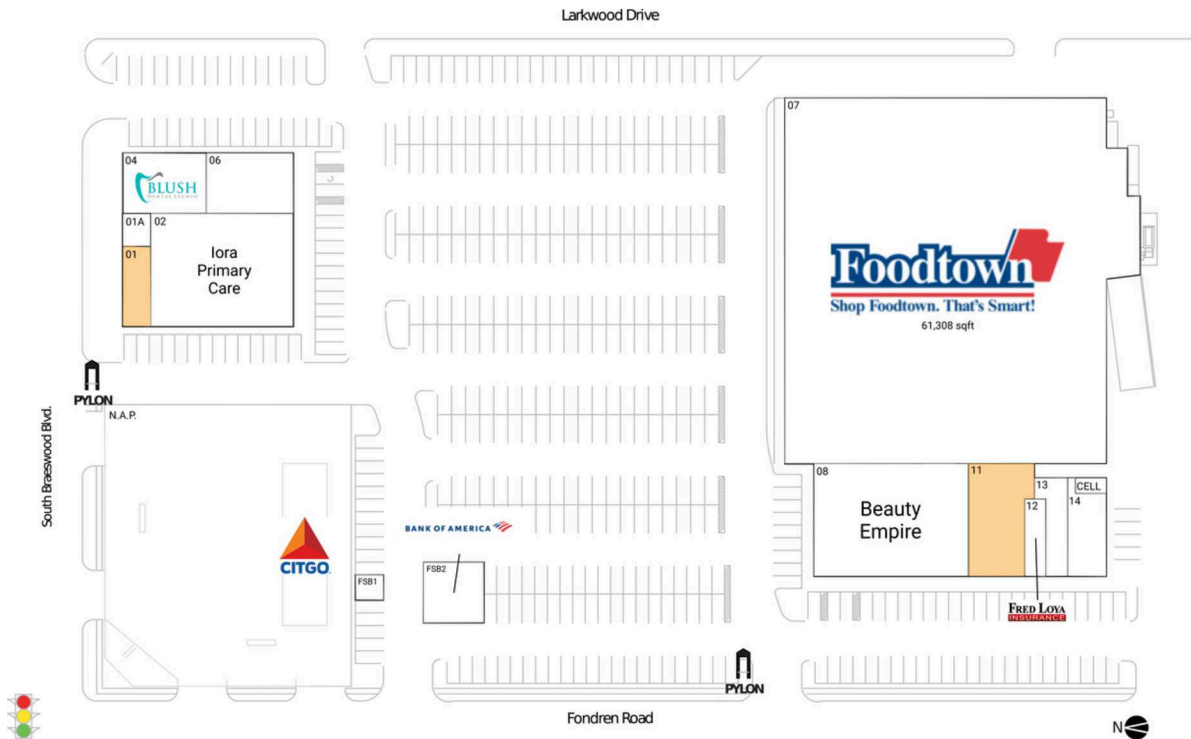

Braesgate

Houston-The Woodlands-Sugar Land, TX

29.6748, -95.5084
9603-9701 Fondren | Houston, TX 77096

Available Space

| | |
|----|----------|
| 01 | 915 SF |
| 11 | 3,365 SF |

Current Retailers

| | | |
|--------|--------------------------|-----------|
| CELL | New Cingular Wireless | 288 SF |
| FSB1 | Watermill Express | 250 SF |
| FSB2 | Bank Of America ATM | 500 SF |
| N.A.P. | Citgo Gas Station | 0 SF |
| 01A | Little Moo | 600 SF |
| 02 | lora Primary Care | 7,647 SF |
| 04 | Blush Dental | 2,462 SF |
| 06 | MG Yabera | 2,502 SF |
| 07 | Food Town | 61,308 SF |
| 08 | Beauty Empire | 8,800 SF |
| 12 | Fred Loya Insurance | 825 SF |
| 13 | Calberts Tax Service | 1,310 SF |
| 14 | Fork And Flavor Catering | 1,648 SF |