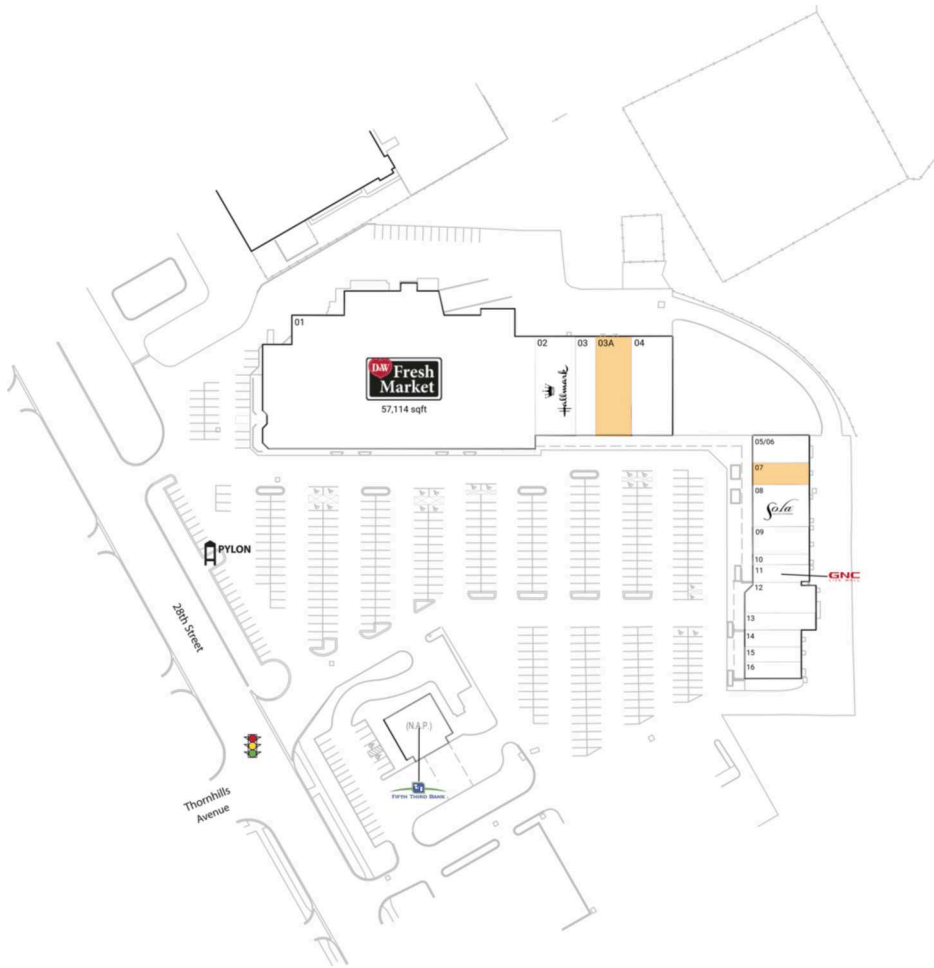

Cascade East

Grand Rapids-Wyoming-Kentwood, MI

42.9143, -85.5085
6425-6479 East 28th Street | Grand Rapids, MI 49546

Available Space

03A	5,955 SF
07	1,391 SF

Current Retailers

N.A.P.	Fifth Third Bank	0 SF
01	D&W Fresh Market	57,114 SF
02	Hallmark	6,000 SF
03	Limitless Chiropractic	1,844 SF
04	Your Pets Naturally	6,250 SF
05/06	Bodybar Pilates	2,514 SF
08	Sola Salon	4,460 SF
09	The Wooden Owl	1,754 SF
10	T & N Nails	1,052 SF
11	GNC	1,328 SF
12	Karate Built Grand Rapid	3,322 SF
13	Splash & Dash Groomerie & Boutique	1,760 SF
14	Warhammer	1,391 SF
15	All Star Driver Education	1,391 SF
16	Pit Stop Catering	1,355 SF