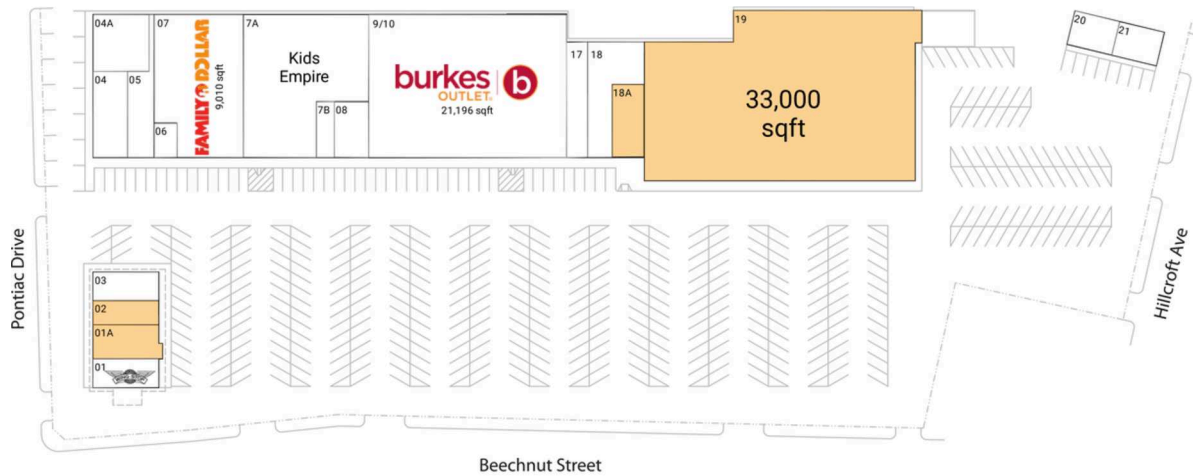

Maplewood

Houston-The Woodlands-Sugar Land, TX

29.6884, -95.4904

5621-5665 Beechnut | Houston, TX 77096

Available Space

01A	1,754 SF
02	1,200 SF
18A	1,006 SF
19	33,000 SF

Current Retailers

01	Wingstop	1,520 SF
03	Rio Liquor	1,430 SF
04	Olympic Karate	2,120 SF
04A	The Bellaire Club	2,180 SF
05	Le's Nails	1,500 SF
06	Venxico Insurance Services	600 SF
07	Family Dollar	9,010 SF
7A	Kids Empire	9,928 SF
7B	Boost Mobile	762 SF
08	JJ Hair Salon	1,500 SF
9/10	Burkes Outlet	21,196 SF
17	Aegean Dental	2,000 SF
18	Kids Connect Child Care	4,000 SF
20	Classic Donuts	1,200 SF
21	Check 'N Go	1,200 SF