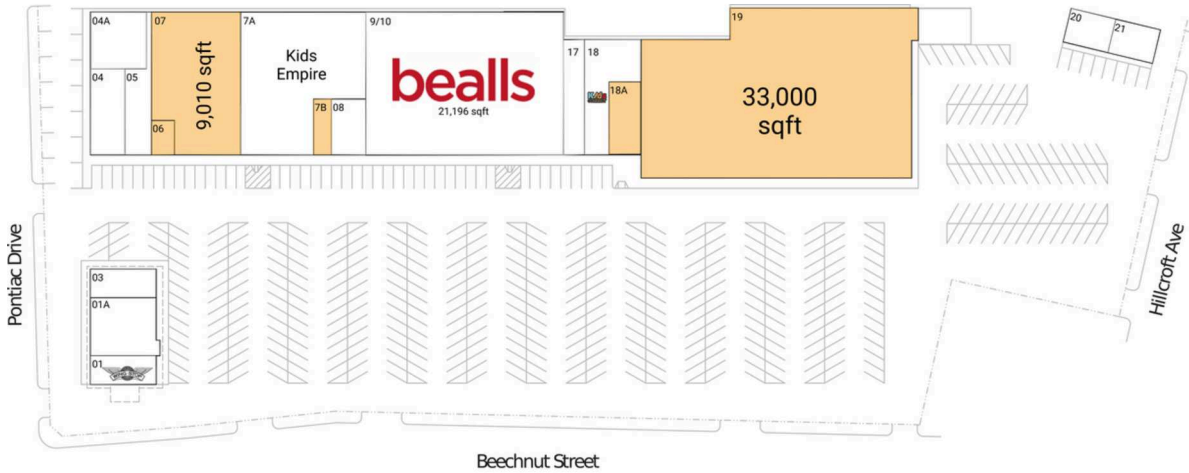

# Maplewood

Houston-Pasadena-The Woodlands, TX

29.6884, -95.4904  
5621-5665 Beechnut | Houston, TX 77096

## Available Space

06	600 SF
07	9,010 SF
7B	762 SF
18A	1,006 SF
19	33,000 SF

## Current Retailers

01	Wingstop	1,520 SF
01A	Prime Grill & Bar	2,954 SF
03	Rio Liquor	1,430 SF
04	Olympic Karate	2,120 SF
04A	The Bellaire Club	2,180 SF
05	Le's Nails	1,500 SF
7A	Kids Empire	9,928 SF
08	JJ Hair Salon	1,500 SF
9/10	Bealls	21,196 SF
17	Aegean Dental	2,000 SF
18	Kids Connect Child Care	4,000 SF
20	Classic Donuts	1,200 SF
21	Check 'N Go	1,200 SF