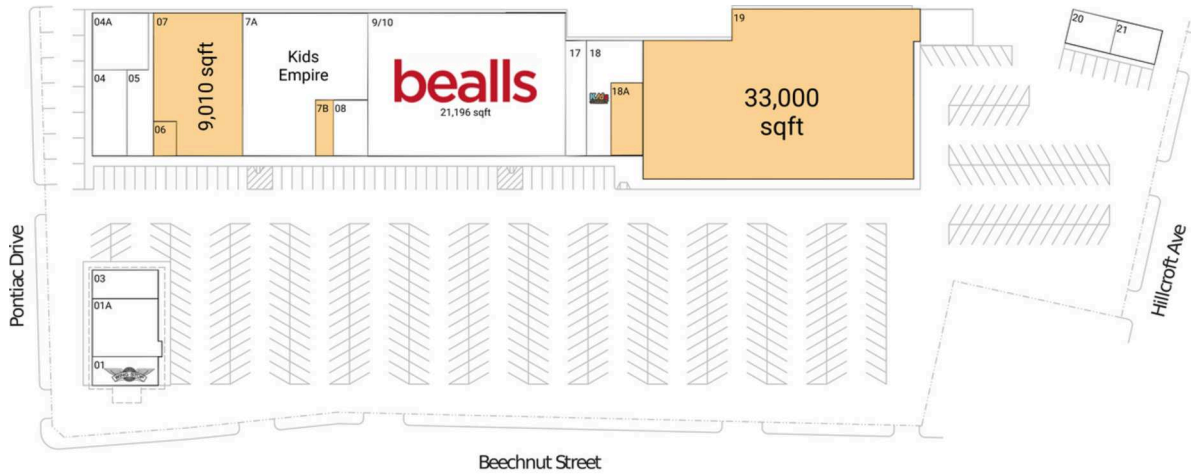

Maplewood

Houston-The Woodlands-Sugar Land, TX

29.6884, -95.4904
5621-5665 Beechnut | Houston, TX 77096

Available Space

06	600 SF
07	9,010 SF
7B	762 SF
18A	1,006 SF
19	33,000 SF

Current Retailers

01	Wingstop	1,520 SF
01A	Prime Grill & Bar	2,954 SF
03	Rio Liquor	1,430 SF
04	Olympic Karate	2,120 SF
04A	The Bellaire Club	2,180 SF
05	Le's Nails	1,500 SF
7A	Kids Empire	9,928 SF
08	JJ Hair Salon	1,500 SF
9/10	Bealls	21,196 SF
17	Aegean Dental	2,000 SF
18	Kids Connect Child Care	4,000 SF
20	Classic Donuts	1,200 SF
21	Check 'N Go	1,200 SF