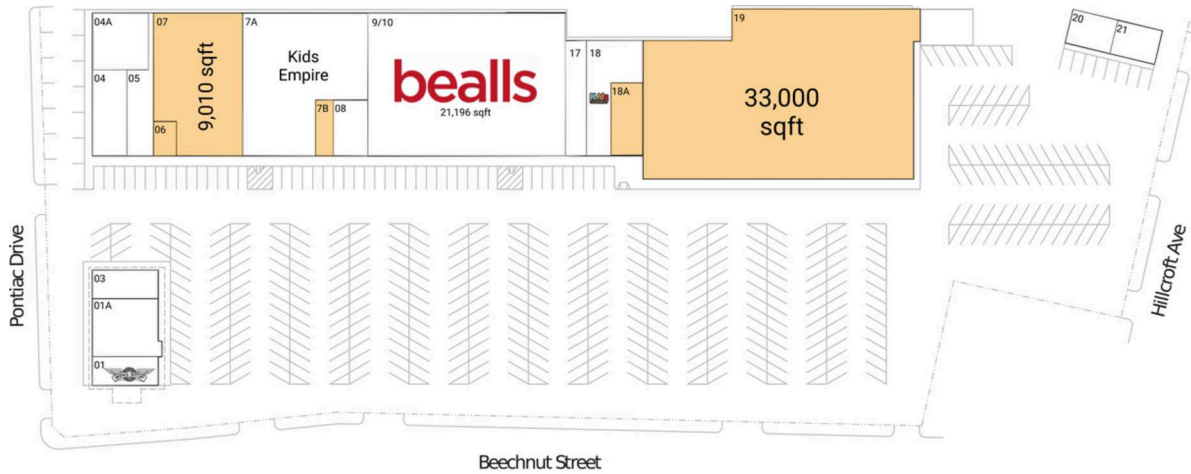

Maplewood

Houston-The Woodlands-Sugar Land, TX

29.6884, -95.4904
5621-5665 Beechnut | Houston, TX 77096

Available Space

| | |
|-----|-----------|
| 06 | 600 SF |
| 07 | 9,010 SF |
| 7B | 762 SF |
| 18A | 1,006 SF |
| 19 | 33,000 SF |

Current Retailers

| | | |
|------|-------------------------|-----------|
| 01 | Wingstop | 1,520 SF |
| 01A | Prime Grill & Bar | 2,954 SF |
| 03 | Rio Liquor | 1,430 SF |
| 04 | Olympic Karate | 2,120 SF |
| 04A | The Bellaire Club | 2,180 SF |
| 05 | Le's Nails | 1,500 SF |
| 7A | Kids Empire | 9,928 SF |
| 08 | JJ Hair Salon | 1,500 SF |
| 9/10 | Bealls | 21,196 SF |
| 17 | Aegean Dental | 2,000 SF |
| 18 | Kids Connect Child Care | 4,000 SF |
| 20 | Classic Donuts | 1,200 SF |
| 21 | Check 'N Go | 1,200 SF |