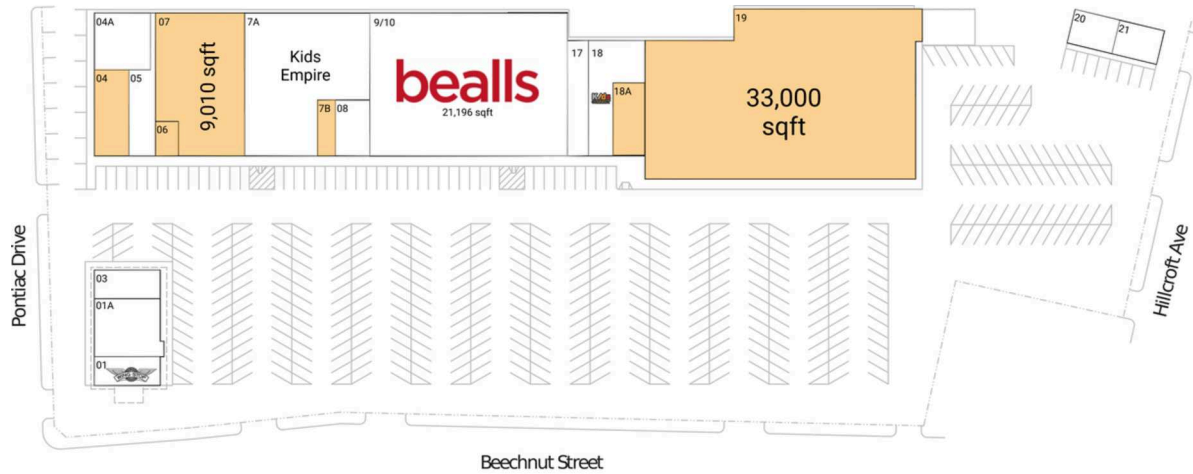

Maplewood

Houston-Pasadena-The Woodlands, TX

29.6884, -95.4904
5621-5665 Beechnut | Houston, TX 77096

Available Space

04	2,120 SF
06	600 SF
07	9,010 SF
7B	762 SF
18A	1,006 SF
19	33,000 SF

Current Retailers

01	Wingstop	1,520 SF
01A	Prime Grill & Bar	2,954 SF
03	Rio Liquor	1,430 SF
04A	The Bellaire Club	2,180 SF
05	Le's Nails	1,500 SF
7A	Kids Empire	9,928 SF
08	JJ Hair Salon	1,500 SF
9/10	Bealls	21,196 SF
17	Aegean Dental	2,000 SF
18	Kids Connect Child Care	4,000 SF
20	Classic Donuts	1,200 SF
21	Check 'N Go	1,200 SF