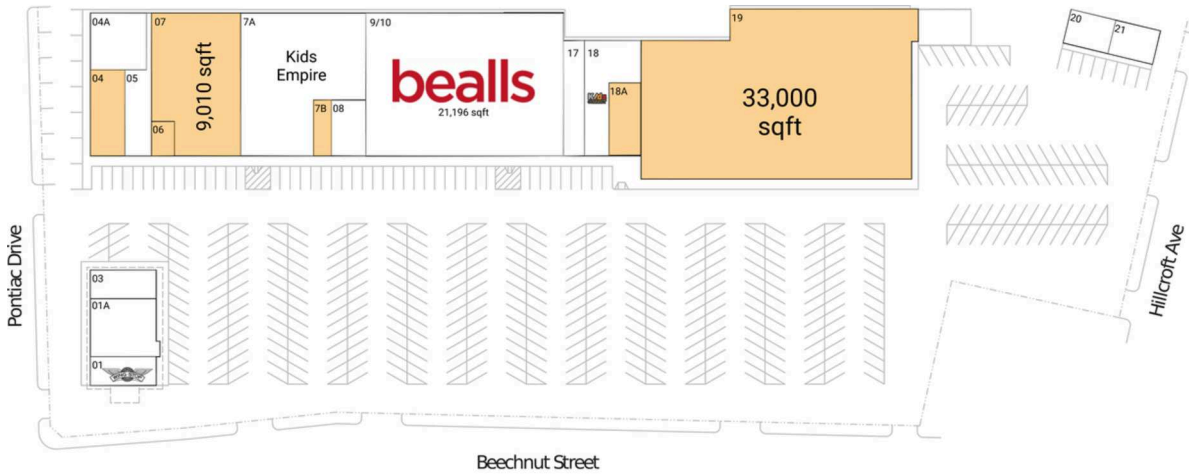

# Maplewood

Houston-Pasadena-The Woodlands, TX

29.6884, -95.4904  
5621-5665 Beechnut | Houston, TX 77096

## Available Space

04	2,120 SF
06	600 SF
07	9,010 SF
7B	762 SF
18A	1,006 SF
19	33,000 SF

## Current Retailers

01	Wingstop	1,520 SF
01A	Prime Grill & Bar	2,954 SF
03	Rio Liquor	1,430 SF
04A	The Bellaire Club	2,180 SF
05	Le's Nails	1,500 SF
7A	Kids Empire	9,928 SF
08	JJ Hair Salon	1,500 SF
9/10	Bealls	21,196 SF
17	Aegean Dental	2,000 SF
18	Kids Connect Child Care	4,000 SF
20	Classic Donuts	1,200 SF
21	Check 'N Go	1,200 SF