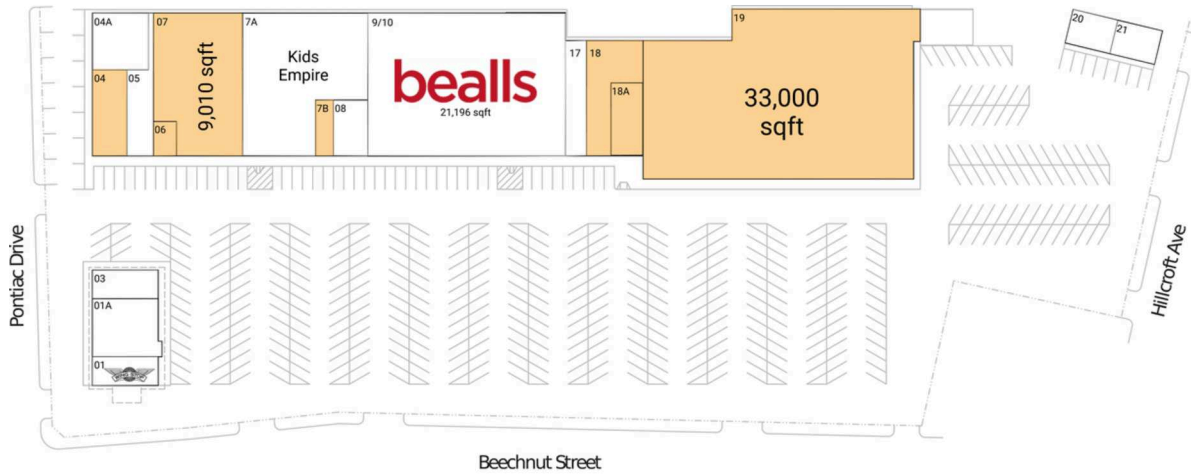

# Maplewood

Houston-Pasadena-The Woodlands, TX

29.6884, -95.4904  
5621-5665 Beechnut | Houston, TX 77096

## Available Space

04	2,120 SF
06	600 SF
07	9,010 SF
7B	762 SF
18	4,000 SF
18A	1,006 SF
19	33,000 SF

## Current Retailers

01	Wingstop	1,520 SF
01A	Prime Grill & Bar	2,954 SF
03	Rio Liquor	1,430 SF
04A	The Bellaire Club	2,180 SF
05	Le's Nails	1,500 SF
7A	Kids Empire	9,928 SF
08	JJ Hair Salon	1,500 SF
9/10	Bealls	21,196 SF
17	Aegean Dental	2,000 SF
20	Classic Donuts	1,200 SF
21	Check 'N Go	1,200 SF