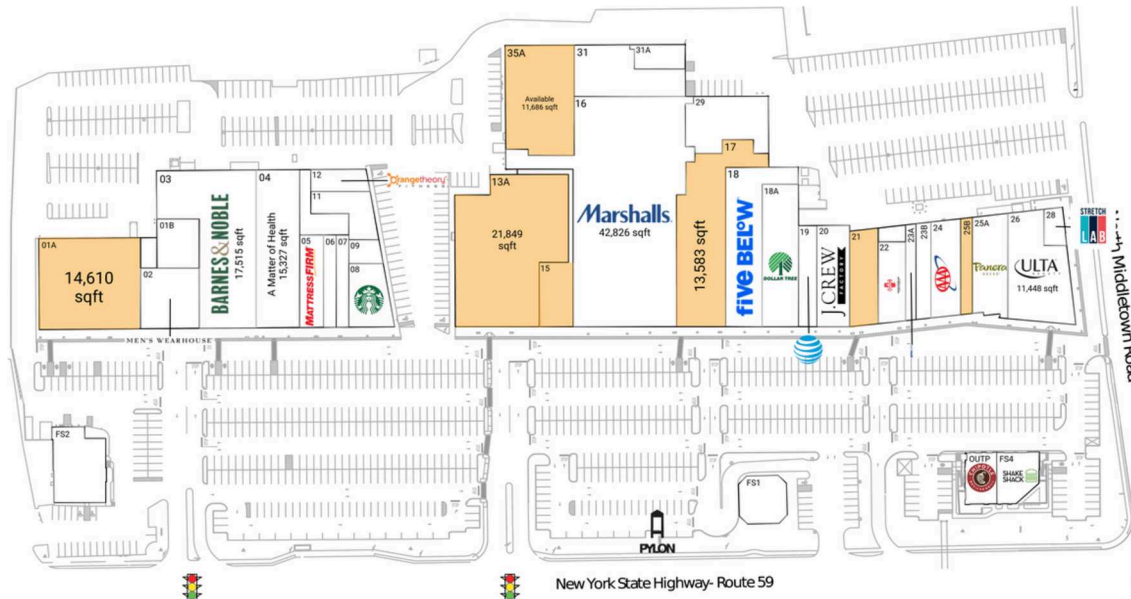

Rockland Plaza

New York-Newark-Jersey City, NY-NJ-PA

41.0978, -74.0122
76 Rockland Plaza | Nanuet, NY 10954

Available Space

01A	14,610 SF
13A	21,849 SF
15	2,432 SF
17	13,583 SF
21	3,492 SF
25B	1,336 SF
35A	11,686 SF

Current Retailers

FS1	Provident Savings Bank	2,500 SF
FS2	Nanuet Diner	4,750 SF
FS4	Shake Shack	3,000 SF
OUTP	Chipotle Mexican Grill	0 SF
01B	Storage	3,220 SF
02	Men's Wearhouse	5,879 SF
03	Barnes & Noble	17,515 SF
04	A Matter Of Health	15,327 SF
05	Mattress Firm	4,200 SF
06	C2 Education	1,950 SF
07	Cigar King	2,290 SF
08	Starbucks	1,600 SF
09	Nanuet Vision Center	550 SF
11	Sakana	2,411 SF
12	Orangetheory Fitness	2,710 SF
16	Marshalls	42,826 SF
18	Five Below	9,800 SF
18A	Dollar Tree	8,166 SF
19	AT&T	2,750 SF
20	J. Crew Factory	5,292 SF
22	AFC Urgent Care	4,124 SF
23A	Supercuts	1,545 SF
23B	Crazy Hot Deals Corp.	2,506 SF
24	AAA	3,900 SF
25A	Panera Bread	4,918 SF
26	Ulta Beauty	11,448 SF
28	StretchLab	1,750 SF
29	Westrock Pools & Patio Furn.	6,943 SF
31	Autopart International	7,400 SF
31A	Can In/Cash Out	2,010 SF