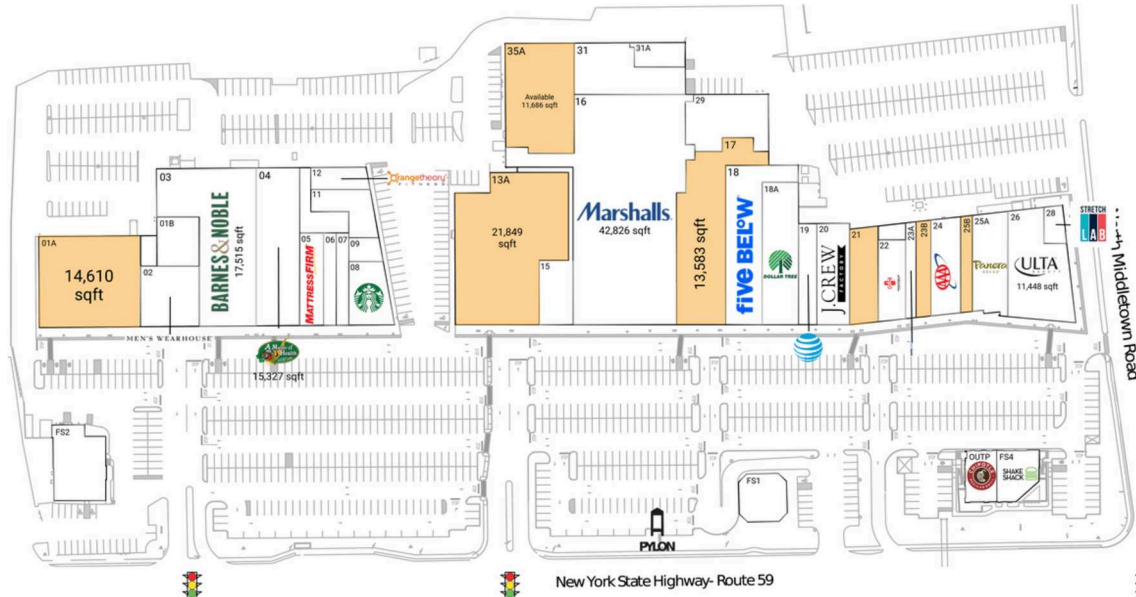

Rockland Plaza

New York-Newark-Jersey City, NY-NJ-PA

41.0978, -74.0122

76 Rockland Plaza | Nanuet, NY 10954

Available Space

01A	14,610 SF
13A	21,849 SF
17	13,583 SF
21	3,492 SF
23B	2,506 SF
25B	1,336 SF
35A	11,686 SF

Current Retailers

FS1	Provident Savings Bank	2,500 SF
FS2	Nanuet Diner	4,750 SF
FS4	Shake Shack	3,000 SF
OUTP	Chipotle Mexican Grill	0 SF
01B	Storage	3,220 SF
02	Men's Wearhouse	5,879 SF
03	Barnes & Noble	17,515 SF
04	A Matter Of Health	15,327 SF
05	Mattress Firm	4,200 SF
06	C2 Education	1,950 SF
07	Cigar King	2,290 SF
08	Starbucks	1,600 SF
09	Nanuet Vision Center	550 SF
11	Sakana	2,411 SF
12	Orangetheory Fitness	2,710 SF
15	Quality Italian Shoes	2,432 SF
16	Marshalls	42,826 SF
18	Five Below	9,800 SF
18A	Dollar Tree	8,166 SF
19	AT&T	2,750 SF
20	J. Crew Factory	5,292 SF
22	AFC Urgent Care	4,124 SF
23A	Supercuts	1,545 SF
24	AAA	3,900 SF
25A	Panera Bread	4,918 SF
26	Ulta Beauty	11,448 SF
28	StretchLab	1,750 SF
29	Westrock Pools & Patio Furn.	6,943 SF
31	Autopart International	7,400 SF
31A	Can In/Cash Out	2,010 SF