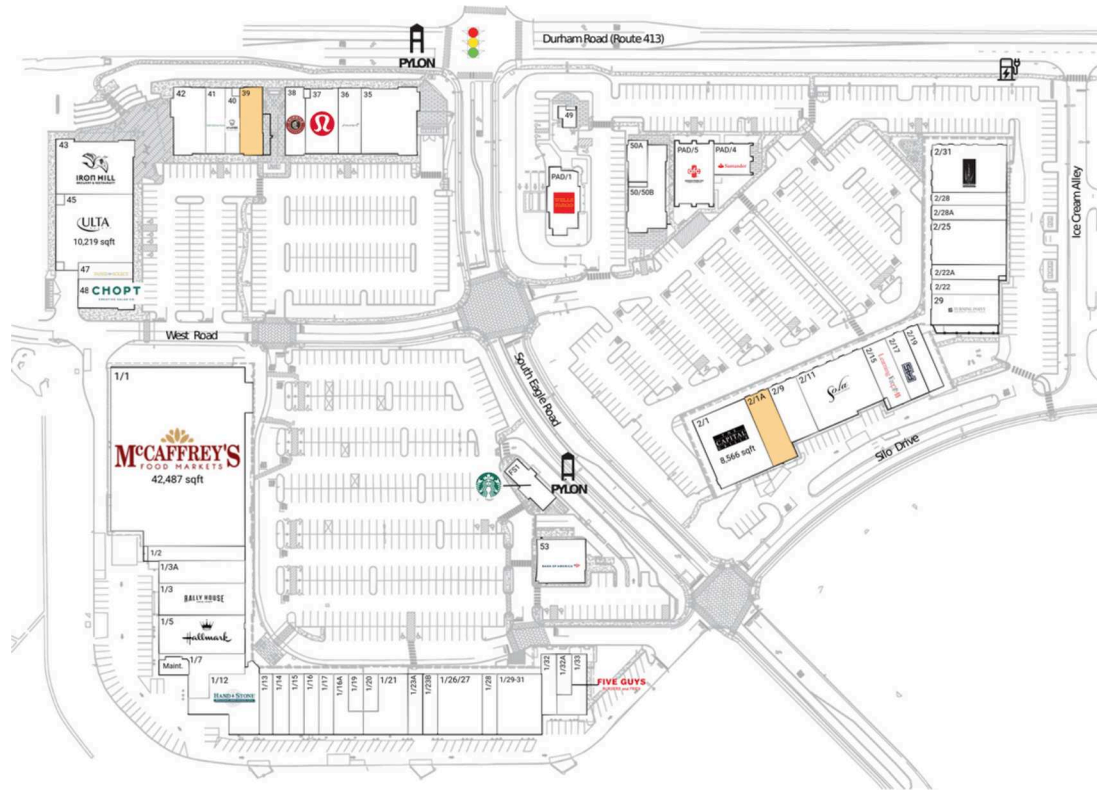

Village at Newtown

Philadelphia-Camden-Wilmington, PA-NJ-DE-MD

40.235, -74.9416

2800 South Eagle Road | Newtown, PA 18940

Available Space

2/1A	2,429 SF
39	2,804 SF

Current Retailers

FS1	Starbucks	1,925 SF	2/1	Capital Grille	8,566 SF
PAD/1	Wells Fargo	3,500 SF	2/11	Sola Salon	7,684 SF
PAD/4	Santander Bank	2,643 SF	2/15	Learning Express	2,918 SF
PAD/5	AFC Urgent Care	3,500 SF	2/17	F45 Training	2,250 SF
1/1	McCaffrey's Food Markets	42,487 SF	2/19	Bodyrok	1,842 SF
			2/22	StretchLab	1,824 SF
1/12	Hand & Stone Massage & Facial Spa	5,456 SF	2/22A	Rittenhouse Home	1,975 SF
			2/25	Party Fair	6,031 SF
1/13	MyEyeDr.	1,472 SF	2/28	Oil Divine	1,735 SF
1/14	European Wax Center	1,787 SF	2/28A	My Smile Orthodontist	2,018 SF
			2/31	Harvest Seasonal Grill	6,425 SF
1/15	Nothing Bundt Cakes	1,630 SF	2/9	Flourish Café	3,210 SF
1/16	Head Over Heels Boutique	1,634 SF	29	Turning Point	3,713 SF
			35	Ardana Food & Drink	6,748 SF
1/16A	Beyond Nails	2,279 SF		FP Movement	2,661 SF
1/17	Fuze Barber Shop	1,644 SF	36	Lululemon	3,873 SF
1/19	Naked Chocolate	1,023 SF	37	Chipotle Mexican Grill	2,427 SF
1/2	Valley Cleaners	2,680 SF	38	Crumb! Cookies	1,620 SF
1/20	Bobby Chez Famous Crabcake	1,023 SF	40	Bath & Body Works	2,326 SF
			41	Bomba Tacos & Rums	3,990 SF
1/21	Trinity Rehab	3,866 SF	42	Iron Hill Brewery	7,796 SF
1/23A	Sweet P Boutique	1,628 SF		Ulta Beauty	10,219 SF
1/23B	The Halal Guys	1,636 SF	43	Paper Source	1,458 SF
1/26/27	Dogs & Cats Rule	4,890 SF	44	Chopt	2,500 SF
1/28	Body20	1,626 SF	45	Nina's Waffles & Ice Cream	600 SF
1/28	Oishi Japanese Restaurant	4,855 SF	46	La Chele Medical	6,078 SF
1/29-31	Rally House	5,000 SF	47	Aesthetics	
	Adorn Me	1,650 SF	48	Playa Bowls	1,475 SF
1/32A	Lash Lounge	1,105 SF	49	Bank Of America	3,700 SF
1/33	Five Guys	2,300 SF	50/50B		
1/3A	Island Sun Tanning	3,452 SF			
1/5	Norman's Hallmark	6,019 SF	50A		
1/7	School Of Rock	2,700 SF	53		