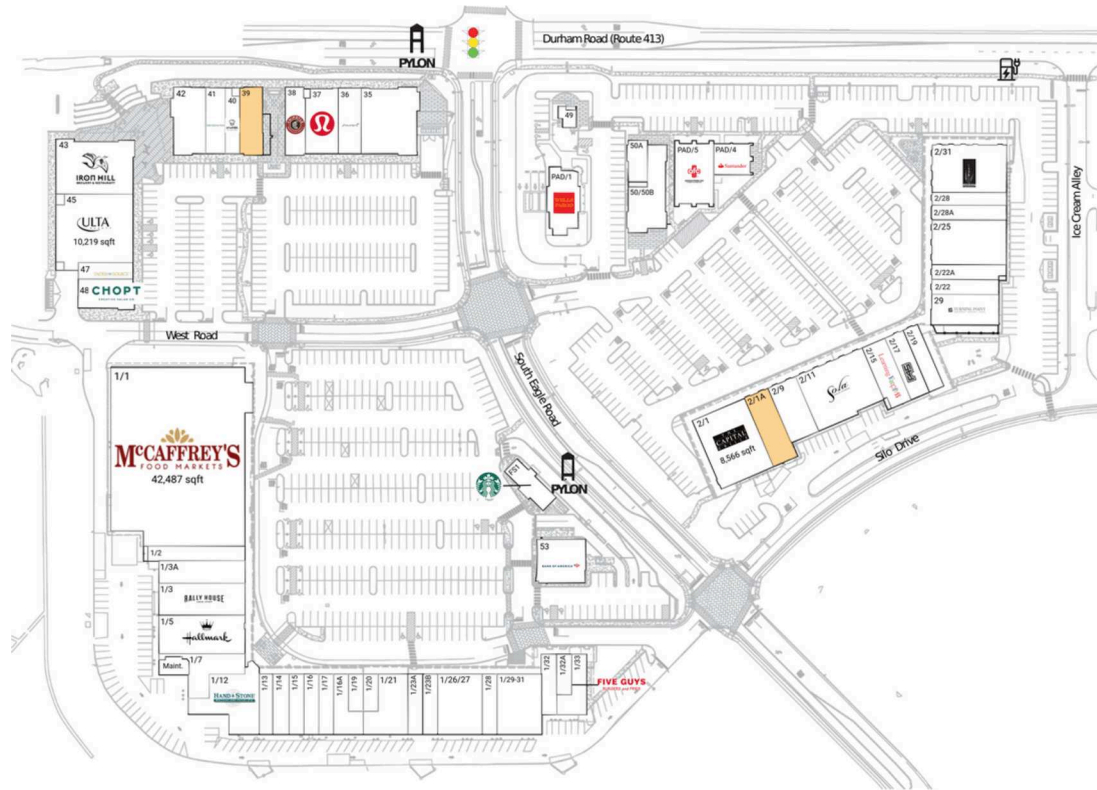

Village at Newtown

Philadelphia-Camden-Wilmington, PA-NJ-DE-MD

40.235, -74.9416

2800 South Eagle Road | Newtown, PA 18940

Available Space

2/1A	2,429 SF
39	2,804 SF

Current Retailers

FS1	Starbucks	1,925 SF	2/1	Capital Grille	8,566 SF
PAD/1	Wells Fargo	3,500 SF	2/11	Sola Salon	7,684 SF
PAD/4	Santander Bank	2,643 SF	2/15	Learning Express	2,918 SF
PAD/5	AFC Urgent Care	3,500 SF	2/17	F45 Training	2,250 SF
1/1	McCaffrey's Food Markets	42,487 SF	2/19	Bodyrok	1,842 SF
			2/22	StretchLab	1,824 SF
1/12	Hand & Stone Massage & Facial Spa	5,456 SF	2/22A	Rittenhouse Home	1,975 SF
			2/25	Party Fair	6,031 SF
1/13	MyEyeDr.	1,472 SF	2/28	Oil Divine	1,735 SF
1/14	European Wax Center	1,787 SF	2/28A	My Smile Orthodontist	2,018 SF
			2/31	Harvest Seasonal Grill	6,425 SF
1/15	Nothing Bundt Cakes	1,630 SF	2/9	Flourish Café	3,210 SF
1/16	Head Over Heels Boutique	1,634 SF	29	Turning Point	3,713 SF
			35	Ardana Food & Drink	6,748 SF
1/16A	Beyond Nails	2,279 SF		FP Movement	2,661 SF
1/17	Fuze Barber Shop	1,644 SF	36	Lululemon	3,873 SF
1/19	Naked Chocolate	1,023 SF	37	Chipotle Mexican Grill	2,427 SF
1/2	Valley Cleaners	2,680 SF	38	Crumb! Cookies	1,620 SF
1/20	Bobby Chez Famous Crabcake	1,023 SF	40	Bath & Body Works	2,326 SF
			41	Bomba Tacos & Rums	3,990 SF
1/21	Trinity Rehab	3,866 SF	42	Iron Hill Brewery	7,796 SF
1/23A	Sweet P Boutique	1,628 SF		Ulta Beauty	10,219 SF
1/23B	The Halal Guys	1,636 SF	43	Paper Source	1,458 SF
1/26/27	Dogs & Cats Rule	4,890 SF	44	Chopt	2,500 SF
1/28	Body20	1,626 SF	45	Nina's Waffles & Ice Cream	600 SF
1/28	Oishi Japanese Restaurant	4,855 SF	47	La Chele Medical	6,078 SF
1/29-31	Rally House	5,000 SF	48	Aesthetics	
	Adorn Me	1,650 SF	49	Playa Bowls	1,475 SF
1/32	Lash Lounge	1,105 SF	50/50B	Bank Of America	3,700 SF
1/32A	Five Guys	2,300 SF			
1/33	Island Sun Tanning	3,452 SF	50A		
1/3A	Norman's Hallmark	6,019 SF	53		
1/5	School Of Rock	2,700 SF			
1/7					