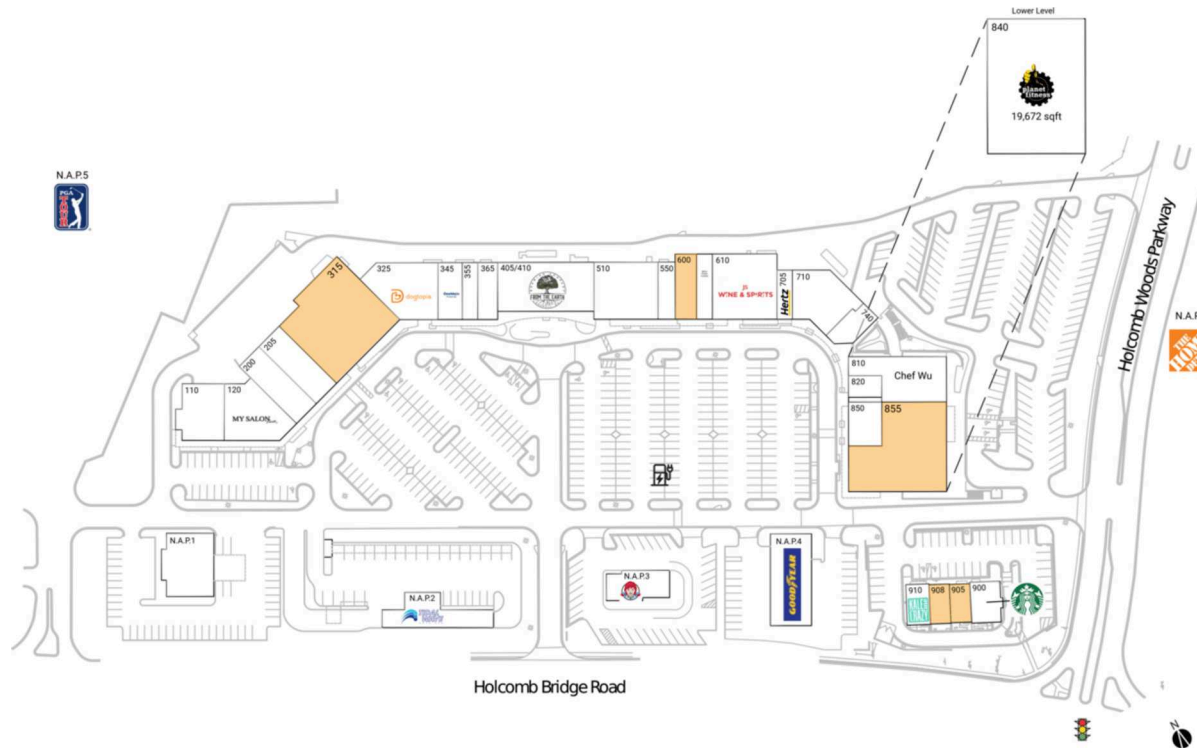

Connexion

Atlanta-Sandy Springs-Roswell, GA

34.0193, -84.3129
1570 Holcomb Bridge Road | Roswell, GA 30076

Available Space

315	11,750 SF
600	1,668 SF
855	5,237 SF
905	1,200 SF
908	930 SF

Current Retailers

N.A.P.1	Roswell Investment Partners	0 SF
N.A.P.2	Tidal Wave Car Wash	0 SF
N.A.P.3	Wendy's	0 SF
N.A.P.4	Goodyear	0 SF
N.A.P.5	PGA TOUR Superstore	0 SF
N.A.P.6	The Home Depot	0 SF
110	East Roswell Veterinary Hospital	3,850 SF
120	My Salon Suite	4,914 SF
200	Bodybar Pilates	3,457 SF
205	Team Rehabilitation	3,550 SF
325	Dogtopia	5,465 SF
345	OneMain Financial	2,100 SF
355	Southern Classic Foods	1,325 SF
365	Cylantros	1,502 SF
405/410	From The Earth Brewery	4,793 SF
510	Summit Primary & Urgent Care	5,554 SF
550	McDowell Chiropractic	1,346 SF
605	Whit's Frozen Custard	1,700 SF
610	J's Wine And Spirits	6,300 SF
705	Hertz	1,161 SF
710	Atlanta Cycling	4,500 SF
740	Dove Studio	1,615 SF
810	Chef Wu	4,600 SF
820	Circle Noodles	1,082 SF
840	Planet Fitness	19,672 SF
850	Hammond Nails	2,317 SF
900	Starbucks	1,830 SF
910	Kale Me Crazy	1,542 SF