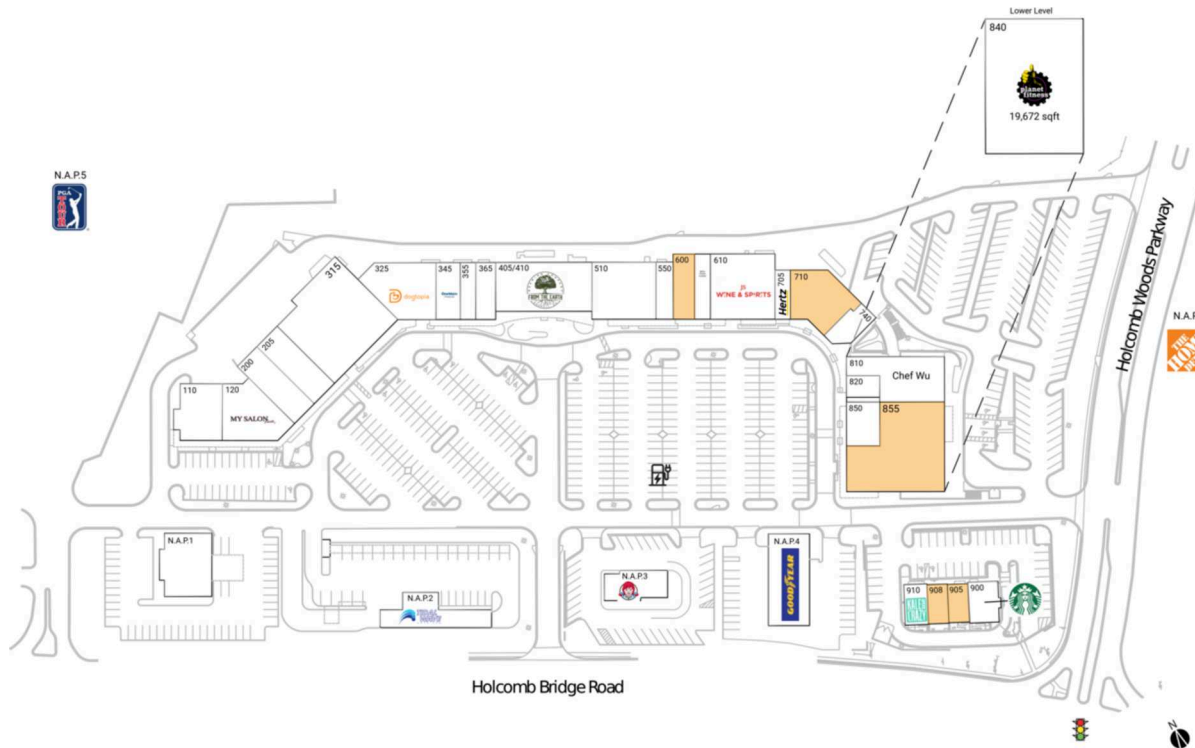

Connexion

Atlanta-Sandy Springs-Roswell, GA

34.0193, -84.3129
1570 Holcomb Bridge Road | Roswell, GA 30076

Available Space

600	1,668 SF
710	4,500 SF
855	5,237 SF
905	1,200 SF
908	930 SF

Current Retailers

N.A.P.1	Roswell Investment Partners	0 SF
N.A.P.2	Tidal Wave Car Wash	0 SF
N.A.P.3	Wendy's	0 SF
N.A.P.4	Goodyear	0 SF
N.A.P.5	PGA TOUR Superstore	0 SF
N.A.P.6	The Home Depot	0 SF
110	East Roswell Veterinary Hospital	3,850 SF
120	My Salon Suite	4,914 SF
200	Bodybar Pilates	3,457 SF
205	Team Rehabilitation	3,550 SF
315	Southern Comforts Consignments	11,750 SF
325	Dogtopia	5,465 SF
345	OneMain Financial	2,100 SF
355	Southern Classic Foods	1,325 SF
365	Coastal38 Fusion Seafood	1,502 SF
405/410	From The Earth Brewery	4,793 SF
510	Summit Primary & Urgent Care	5,554 SF
550	McDowell Chiropractic	1,346 SF
605	Whit's Frozen Custard	1,700 SF
610	J's Wine And Spirits	6,300 SF
705	Hertz	1,161 SF
740	Dove Studio	1,615 SF
810	Chef Wu	4,600 SF
820	Circle Noodles	1,082 SF
840	Planet Fitness	19,672 SF
850	Hammond Nails	2,317 SF
900	Starbucks	1,830 SF
910	Kale Me Crazy	1,542 SF