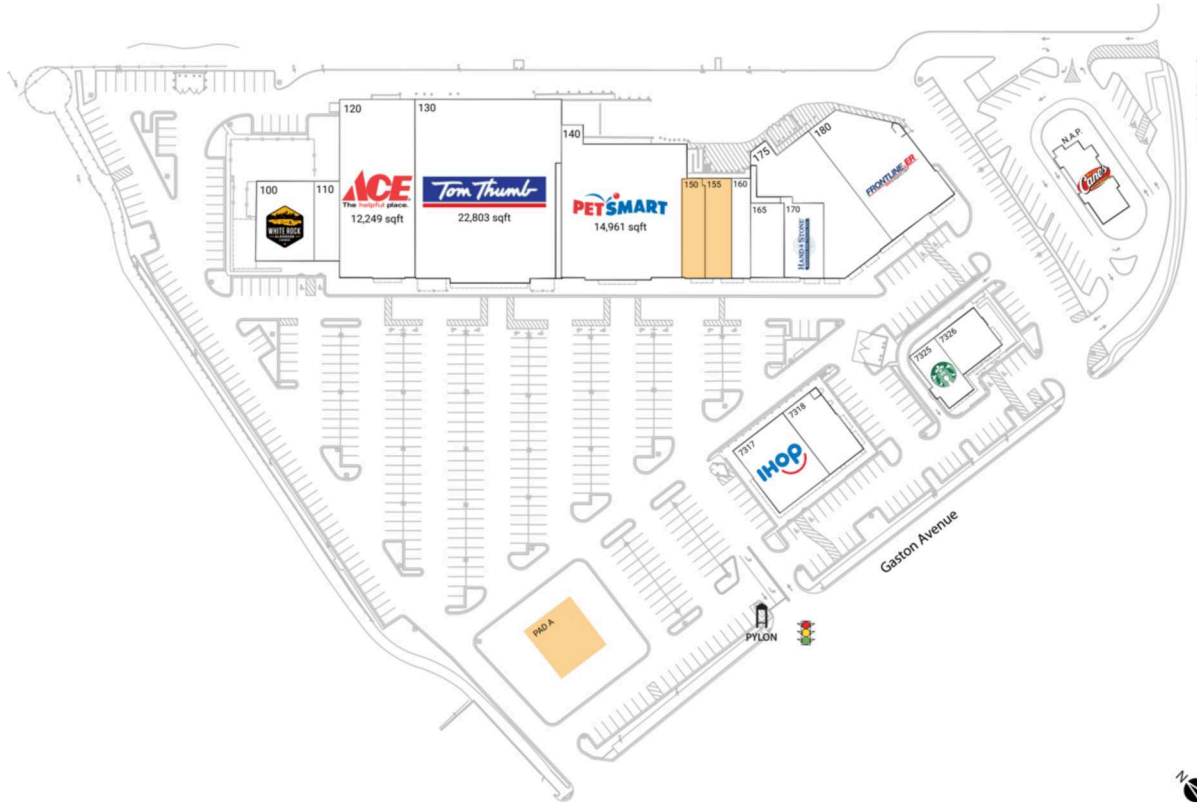

Arboretum Village

Dallas-Fort Worth-Arlington, TX

32.813, -96.7303
7331 Gaston Avenue | Dallas, TX 75214

Available Space

PAD A	0 SF
150	2,074 SF
155	2,465 SF

Current Retailers

N.A.P.	Raising Cane's	0 SF
100	White Rock Alehouse & Brewery	4,176 SF
110	Justice Premier Martial Arts	1,798 SF
120	Ace Hardware	12,249 SF
130	Tom Thumb	22,803 SF
140	PetSmart	14,961 SF
160	Ideal Dental	1,714 SF
165	Shadow Nail Spa	2,304 SF
170	Hand & Stone Massage & Facial Spa	2,770 SF
175	The Village Salons	7,896 SF
180	Frontline ER	8,732 SF
7317	IHOP	4,481 SF
7318	Studio 6 Fitness	2,975 SF
7325	Starbucks	1,850 SF
7326	Jia Asian Bistro	2,106 SF