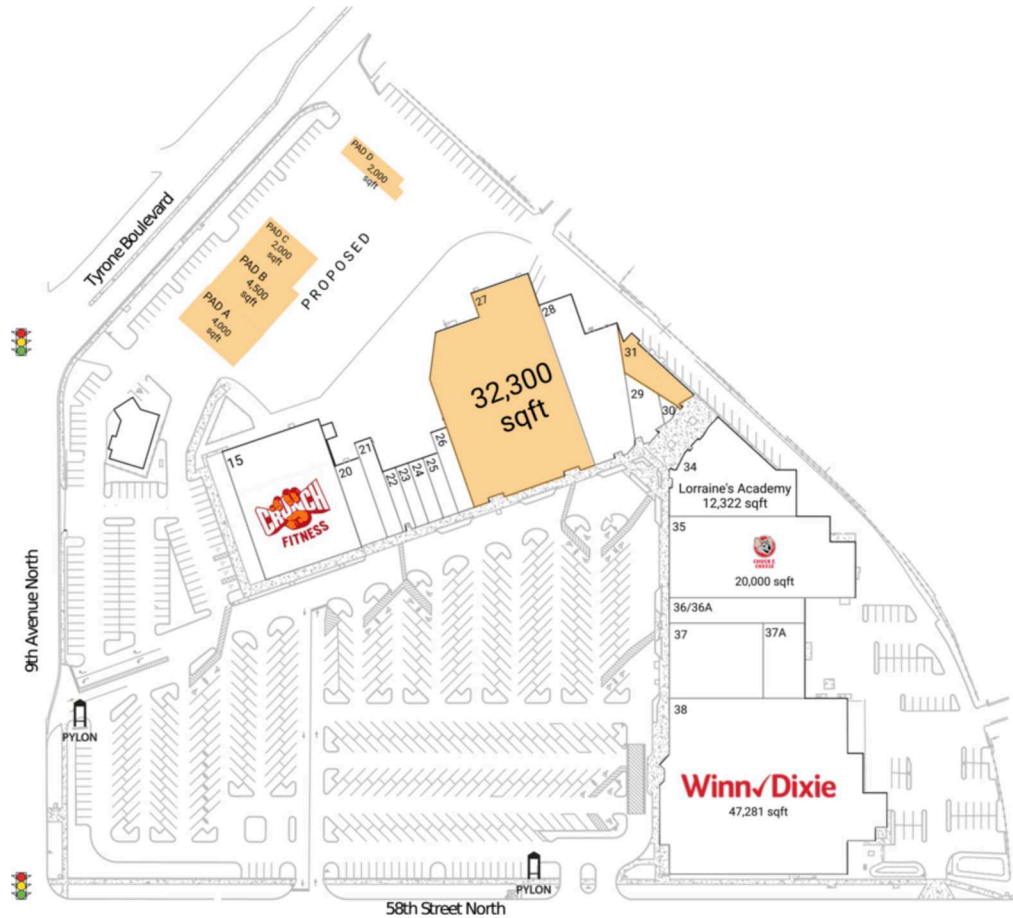

# Tyrone Gardens

Tampa-St. Petersburg-Clearwater, FL

27.7824, -82.7124

1050 58th Street | St. Petersburg, FL 33710

## Available Space

PAD A	4,000 SF
PAD B	4,500 SF
PAD C	2,000 SF
PAD D	2,000 SF
27	32,300 SF
31	2,985 SF

## Current Retailers

15	Crunch Fitness	19,200 SF
20	Tru Star Salon Services	3,000 SF
21	Shiso Crispy	2,400 SF
22	Uncle Louie G St. Pete	1,125 SF
23	New China Buffet	1,125 SF
24	Pink And White Nails	1,500 SF
25	Gianni's NY Pizza	1,500 SF
26	Wine & Liquor	2,000 SF
28	WellMed	9,610 SF
29	Anime Fix	2,467 SF
30	Ultimate Nutrition Shop & Gourmet Smoothies	400 SF
34	Lorraine's Academy	12,322 SF
35	Chuck E. Cheese's	20,000 SF
36/36A	Armed Forces	4,800 SF
37	Big Apple Buffet	10,000 SF
37A	Storage (Not Leasable)	4,400 SF
38	Winn-Dixie	47,281 SF