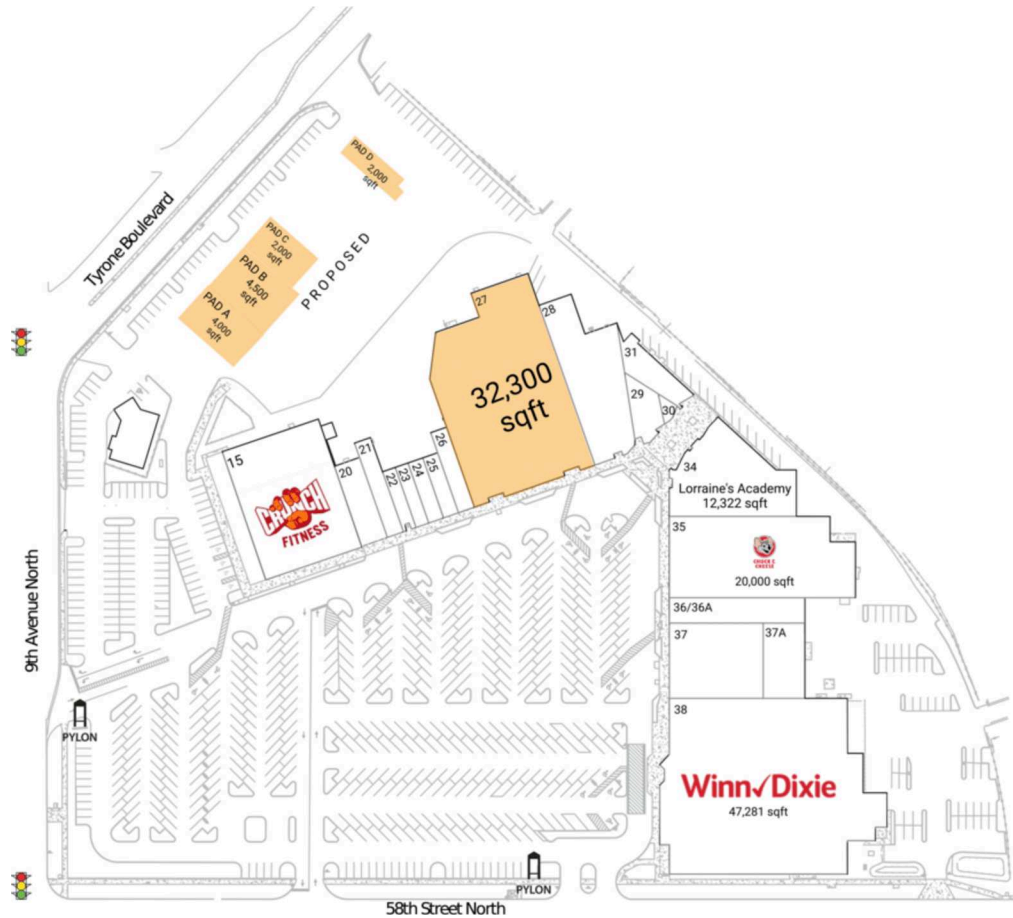

Tyrone Gardens

Tampa-St. Petersburg-Clearwater, FL

27.7824, -82.7124
1050 58th Street | St. Petersburg, FL 33710

Available Space

PAD A	4,000 SF
PAD B	4,500 SF
PAD C	2,000 SF
PAD D	2,000 SF
27	32,300 SF

Current Retailers

15	Crunch Fitness	19,200 SF
20	Tru Star Salon Services	3,000 SF
21	Shiso Crispy	2,400 SF
22	Uncle Louie G St. Pete	1,125 SF
23	New China Buffet	1,125 SF
24	Pink And White Nails	1,500 SF
25	Gianni's NY Pizza	1,500 SF
26	Wine & Liquor	2,000 SF
28	WellMed	9,610 SF
29	Anime Fix	2,467 SF
30	Ultimate Nutrition Shop & Gourmet Smoothies	400 SF
31	Pinch A Penny	2,985 SF
34	Lorraine's Academy	12,322 SF
35	Chuck E. Cheese's	20,000 SF
36/36A	Armed Forces	4,800 SF
37	Buffet City	10,000 SF
37A	Storage (Not Leasable)	4,400 SF
38	Winn-Dixie	47,281 SF