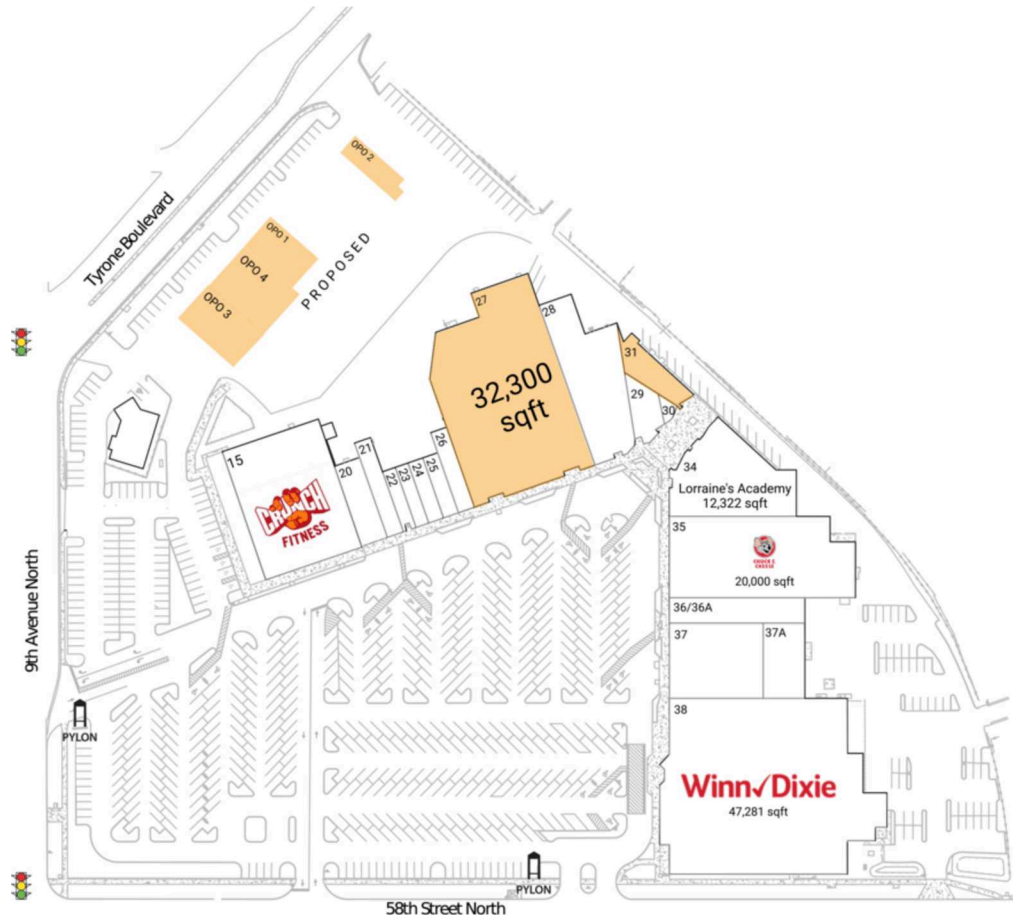

# Tyrone Gardens

Tampa-St. Petersburg-Clearwater, FL

27.7824, -82.7124  
1050 58th Street | St. Petersburg, FL 33710

## Available Space

OPO 1	0 SF
OPO 2	0 SF
OPO 3	0 SF
OPO 4	0 SF
27	32,300 SF
31	2,985 SF

## Current Retailers

15	Crunch Fitness	19,200 SF
20	Tru Star Salon Services	3,000 SF
21	Shiso Crispy	2,400 SF
22	Uncle Louie G St. Pete	1,125 SF
23	New China Buffet	1,125 SF
24	Pink And White Nails	1,500 SF
25	Gianni's NY Pizza	1,500 SF
26	Wine & Liquor	2,000 SF
28	WellMed	9,610 SF
29	Anime Fix	2,467 SF
30	Ultimate Nutrition Shop & Gourmet Smoothies	400 SF
34	Lorraine's Academy	12,322 SF
35	Chuck E. Cheese's	20,000 SF
36/36A	Armed Forces	4,800 SF
37	Buffet City	10,000 SF
37A	Storage (Not Leasable)	4,400 SF
38	Winn-Dixie	47,281 SF