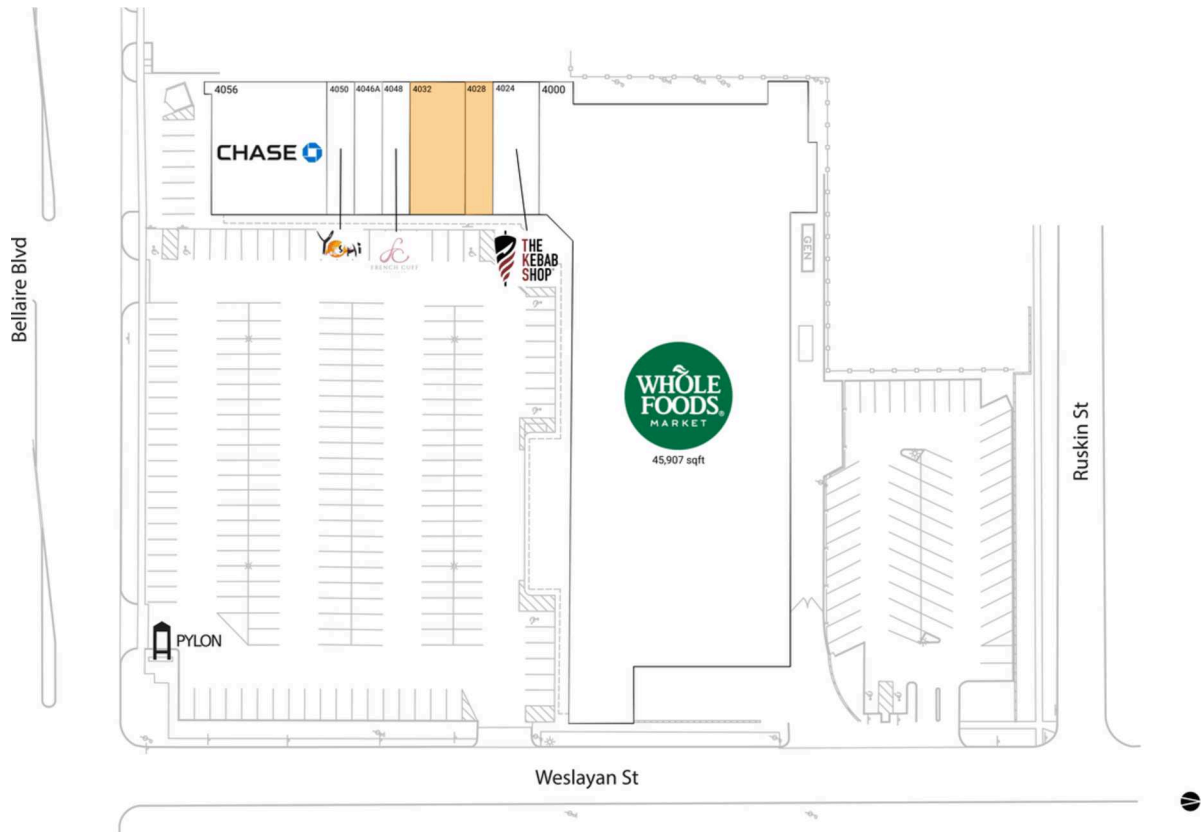

# West U Marketplace

Houston-The Woodlands-Sugar Land, TX

29.7063, -95.4412  
4004 Bellaire Blvd | Houston, TX 77025

## Available Space

4028	1,200 SF
4032	2,400 SF

## Current Retailers

4000	Whole Foods Market	45,907 SF
4024	The Kebab Shop	2,004 SF
4046A	River Oaks Nail & Spa	1,200 SF
4048	French Cuff Boutique	1,200 SF
4050	Yoshi Sushi	1,200 SF
4056	Chase	5,025 SF