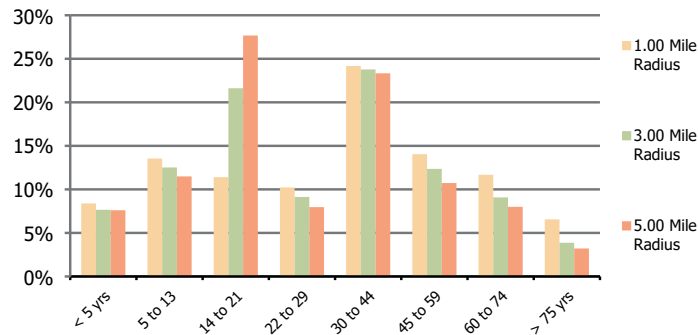

## 2026 Demographic Projections

Projected Population	9,899	79,653	146,446
Projected 5 Year Annual Growth Rate (Pop)	0.0%	0.1%	0.2%

Household Income (3.00 Mile Radius)

Education (3.00 Mile Radius)

Daytime Population (3.00 Mile Radius)

### Hispanic Ethnicity

35% Hispanic | 65% Non Hispanic

Race (3.00 Mile Radius)

<b>Townshire</b> Bryan, TX	<b>1.00 Mile Radius</b>	<b>3.00 Mile Radius</b>	<b>5.00 Mile Radius</b>
-------------------------------	-------------------------	-------------------------	-------------------------

**Population by Age Range**

**Occupation**

<b>Population</b>	Current Estimated Population	9,891	79,348	144,934
	2010 Census Population	9,097	73,621	133,316
	2000 Census Population	8,604	66,421	114,574
	Historical Annual Growth 2000 to 2010	0.6%	1.0%	1.5%
	Estimated Annual Growth 2010 to 2021	0.7%	0.7%	0.7%
	Projected Annual Growth 2021 to 2026	0.0%	0.1%	0.2%
<b>Ethnic</b>	Hispanic or Latino Population	39%	35%	29%
	Non Hispanic or Latino Population	61%	65%	71%
<b>Race</b>	White	75.8%	67.8%	71.4%
	Black or African American	11.4%	15.7%	13.2%
	Asian & Pacific Islander	0.9%	4.6%	5.6%
	Other Races	12.0%	11.8%	9.8%