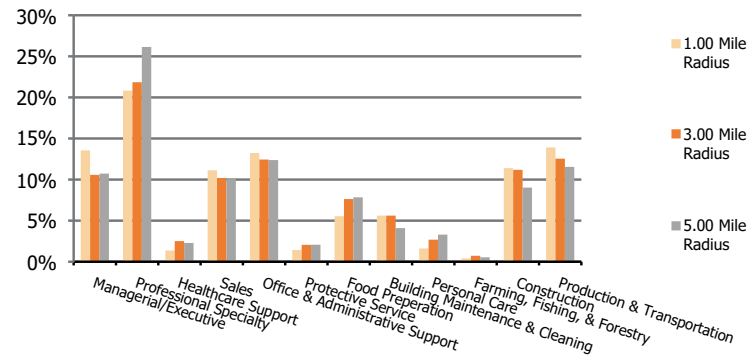

**Population by Age Range**

**Occupation**

<b>Population</b>	Current Estimated Population	9,891	79,348	144,934
	2010 Census Population	9,097	73,621	133,316
	2000 Census Population	8,604	66,421	114,574
	Historical Annual Growth 2000 to 2010	0.6%	1.0%	1.5%
	Estimated Annual Growth 2010 to 2021	0.7%	0.7%	0.7%
	Projected Annual Growth 2021 to 2026	0.0%	0.1%	0.2%
<b>Ethnic</b>	Hispanic or Latino Population	39%	35%	29%
	Non Hispanic or Latino Population	61%	65%	71%
<b>Race</b>	White	75.8%	67.8%	71.4%
	Black or African American	11.4%	15.7%	13.2%
	Asian & Pacific Islander	0.9%	4.6%	5.6%
	Other Races	12.0%	11.8%	9.8%