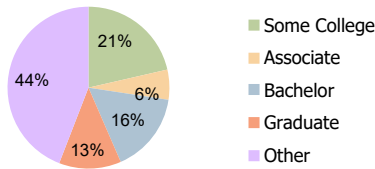

## Current Year Demographics

Current Population	9,891	79,348	144,934
Total Daytime Pop	16,668	91,902	192,916
Workplace Pop	8,296	36,065	62,714
Average Household Income	\$63,251	\$60,520	\$61,564
Average Disposable Income	\$54,316	\$51,358	\$52,051
Total Households	3,875	28,653	53,951
Median Home Value	\$172,435	\$160,252	\$174,873
College (4+)	27.0%	28.5%	34.7%
Total Consumer Spending/Capita (Weekly)	\$309	\$302	\$298
Population per Household	2.13	2.01	2.47
% of Households with Children	29.6%	28.1%	23.9%

## 2026 Demographic Projections

Projected Population	9,899	79,653	146,446
Projected 5 Year Annual Growth Rate (Pop)	0.0%	0.1%	0.2%

Household Income (3.00 Mile Radius)

Education (3.00 Mile Radius)

Daytime Population (3.00 Mile Radius)