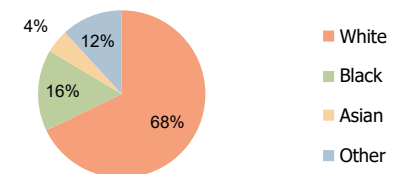

## Current Year Demographics

Current Population	9,891	79,348	144,934
Total Daytime Pop	16,668	91,902	192,916
Workplace Pop	8,296	36,065	62,714
Average Household Income	\$63,251	\$60,520	\$61,564
Average Disposable Income	\$54,316	\$51,358	\$52,051
Total Households	3,875	28,653	53,951
Median Home Value	\$172,435	\$160,252	\$174,873
College (4+)	27.0%	28.5%	34.7%
Total Consumer Spending/Capita (Weekly)	\$309	\$302	\$298
Population per Household	2.13	2.01	2.47
% of Households with Children	29.6%	28.1%	23.9%

## 2026 Demographic Projections

Projected Population	9,899	79,653	146,446
Projected 5 Year Annual Growth Rate (Pop)	0.0%	0.1%	0.2%

Household Income (3.00 Mile Radius)

Education (3.00 Mile Radius)

Daytime Population (3.00 Mile Radius)

### Hispanic Ethnicity

35% Hispanic | 65% Non Hispanic

Race (3.00 Mile Radius)

<b>Townshire</b> Bryan, TX	<b>1.00 Mile Radius</b>	<b>3.00 Mile Radius</b>	<b>5.00 Mile Radius</b>
-------------------------------	-------------------------	-------------------------	-------------------------