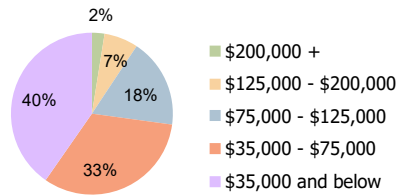

## Current Year Demographics

Current Population	9,891	79,348	144,934
Total Daytime Pop	16,668	91,902	192,916
Workplace Pop	8,296	36,065	62,714
Average Household Income	\$63,251	\$60,520	\$61,564
Average Disposable Income	\$54,316	\$51,358	\$52,051
Total Households	3,875	28,653	53,951
Median Home Value	\$172,435	\$160,252	\$174,873
College (4+)	27.0%	28.5%	34.7%
Total Consumer Spending/Capita (Weekly)	\$309	\$302	\$298
Population per Household	2.13	2.01	2.47
% of Households with Children	29.6%	28.1%	23.9%

## 2026 Demographic Projections

Projected Population	9,899	79,653	146,446
Projected 5 Year Annual Growth Rate (Pop)	0.0%	0.1%	0.2%

Household Income (3.00 Mile Radius)

Education (3.00 Mile Radius)

Daytime Population (3.00 Mile Radius)

**Population by Age Range**

**Occupation**

<b>Population</b>	Current Estimated Population	9,891	79,348	144,934
	2010 Census Population	9,097	73,621	133,316
	2000 Census Population	8,604	66,421	114,574
	Historical Annual Growth 2000 to 2010	0.6%	1.0%	1.5%
	Estimated Annual Growth 2010 to 2021	0.7%	0.7%	0.7%
	Projected Annual Growth 2021 to 2026	0.0%	0.1%	0.2%
<b>Ethnic</b>	Hispanic or Latino Population	39%	35%	29%
	Non Hispanic or Latino Population	61%	65%	71%
<b>Race</b>	White	75.8%	67.8%	71.4%
	Black or African American	11.4%	15.7%	13.2%
	Asian & Pacific Islander	0.9%	4.6%	5.6%
	Other Races	12.0%	11.8%	9.8%