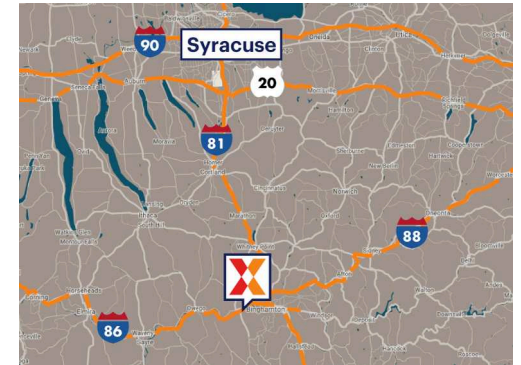

Vestal Exchange

Binghamton, NY

42.0945, -76.006

2540 Vestal Pkwy E | Vestal, NY 13850

Center Size: 13,497 SF

Demographics	5 Mile	10 Mile	25 Mile
	109,581	174,764	274,844
	44,767	72,473	113,600
	\$74,545	\$73,978	\$73,503

Highly visible retail space for lease on Vestal Pkwy/ Rte 434 from 29,000+ vehicles daily

Easily accessible retail location from Rte 17/86 and Rte 201

Close proximity to SUNY Binghamton University with 20,000+ students

Vestal Exchange

Binghamton, NY

42.0945, -76.006
2540 Vestal Pkwy E | Vestal, NY 13850

Available Space

1 7,879 SF

Current Retailers

1A	Jersey Mike's Subs	1,591 SF
02	Starbucks	1,777 SF
03	GameStop	2,250 SF

4067