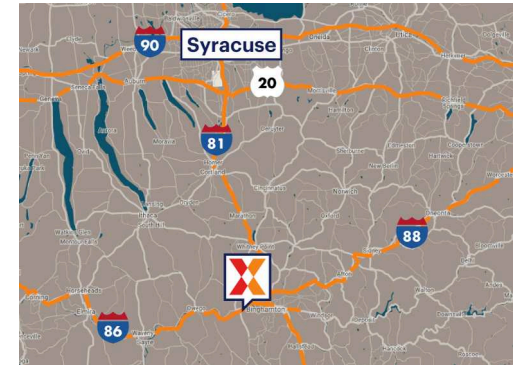

Vestal Exchange

Binghamton, NY

42.0945, -76.006

2540 Vestal Pkwy E | Vestal, NY 13850

Center Size: 13,497 SF

Demographics	5 Mile	10 Mile	25 Mile
	109,581	174,764	274,844
	44,767	72,473	113,600
	\$74,545	\$73,978	\$73,503

Highly visible retail space for lease on Vestal Pkwy/ Rte 434 from 29,000+ vehicles daily

Easily accessible retail location from Rte 17/86 and Rte 201

Close proximity to SUNY Binghamton University with 20,000+ students

Vestal Exchange

Binghamton, NY

42.0945, -76.006
2540 Vestal Pkwy E | Vestal, NY 13850

Available Space

1 7,879 SF

Current Retailers

1A	Jersey Mike's Subs	1,591 SF
02	Starbucks	1,777 SF
03	GameStop	2,250 SF

4067