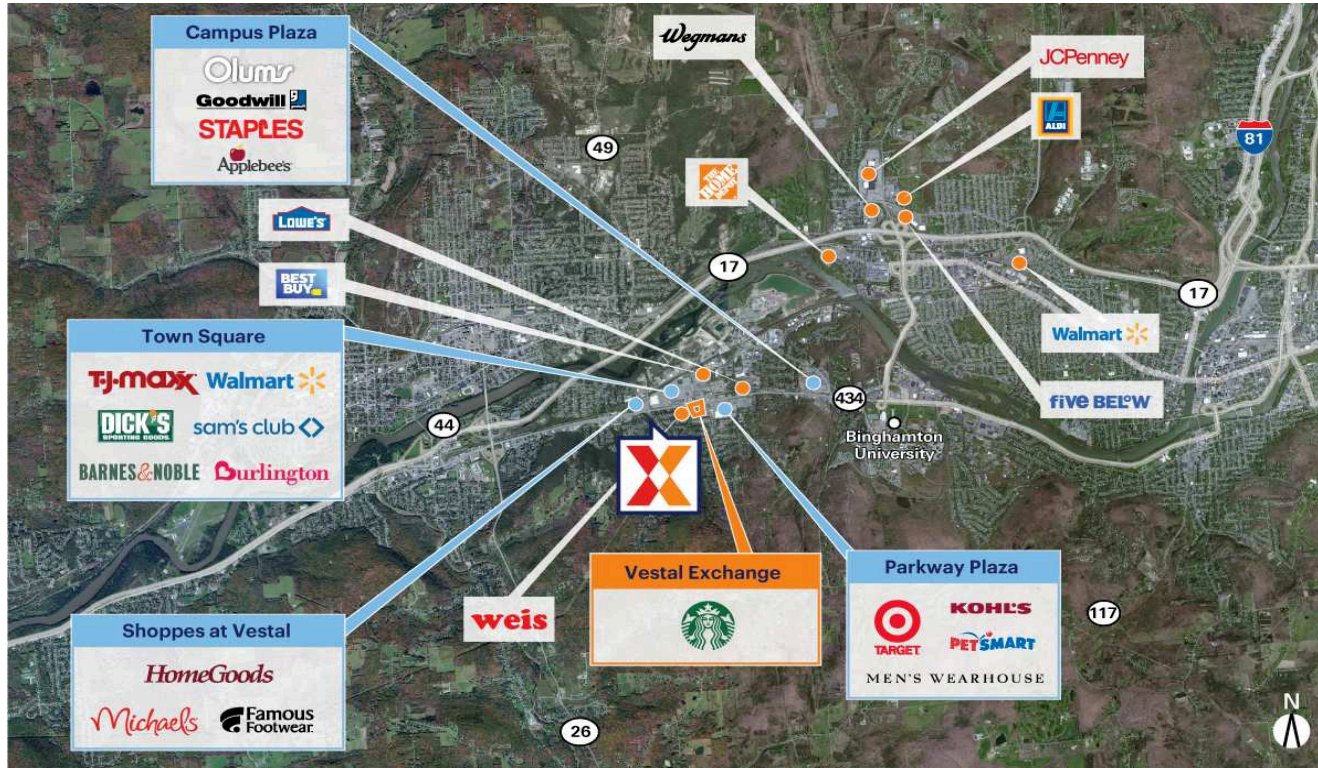

Vestal Exchange

Binghamton, NY

42.0945, -76.006

2540 Vestal Pkwy E | Vestal, NY 13850

Center Size: 13,497 SF

Demographics	5 Mile	10 Mile	25 Mile
	109,581	174,764	274,844
	44,767	72,473	113,600
	\$74,545	\$73,978	\$73,503

Highly visible retail space for lease on Vestal Pkwy/ Rte 434 from 29,000+ vehicles daily

Easily accessible retail location from Rte 17/86 and Rte 201

Close proximity to SUNY Binghamton University with 20,000+ students

Vestal Exchange

Binghamton, NY

42.0945, -76.006
2540 Vestal Pkwy E | Vestal, NY 13850

Available Space

1 7,879 SF

Current Retailers

1A	Jersey Mike's Subs	1,591 SF
02	Starbucks	1,777 SF
03	GameStop	2,250 SF

4067