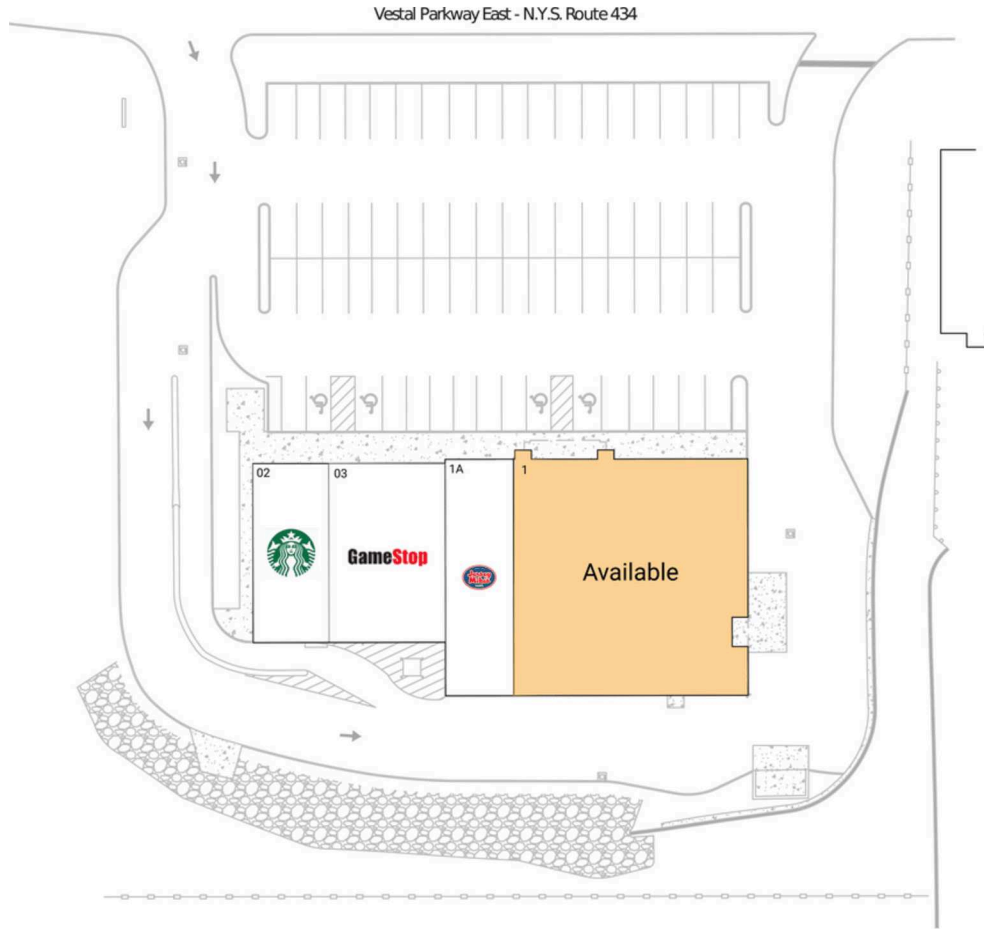

Vestal Exchange

Binghamton, NY

42.0945, -76.006

2540 Vestal Pkwy E | Vestal, NY 13850

Center Size: 13,497 SF

Demographics	5 Mile	10 Mile	25 Mile
	109,581	174,764	274,844
	44,767	72,473	113,600
	\$74,545	\$73,978	\$73,503

Highly visible retail space for lease on Vestal Pkwy/ Rte 434 from 29,000+ vehicles daily

Easily accessible retail location from Rte 17/86 and Rte 201

Close proximity to SUNY Binghamton University with 20,000+ students

Vestal Exchange

Binghamton, NY

42.0945, -76.006
2540 Vestal Pkwy E | Vestal, NY 13850

Available Space

1 7,879 SF

Current Retailers

1A	Jersey Mike's Subs	1,591 SF
02	Starbucks	1,777 SF
03	GameStop	2,250 SF

4067