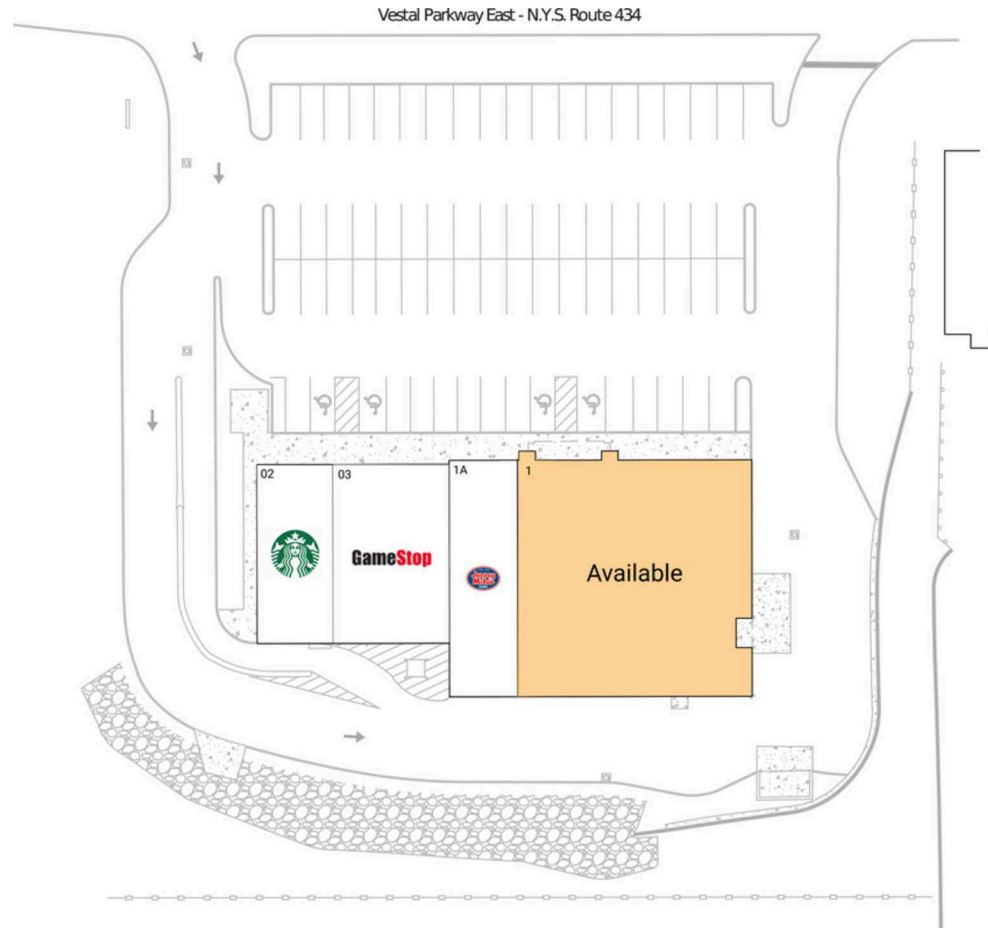

Vestal Exchange

Binghamton, NY

42.0945, -76.006
2540 Vestal Pkwy E | Vestal, NY 13850

Available Space

1 7,879 SF

Current Retailers

1A	Jersey Mike's Subs	1,591 SF
02	Starbucks	1,777 SF
03	GameStop	2,250 SF

4067