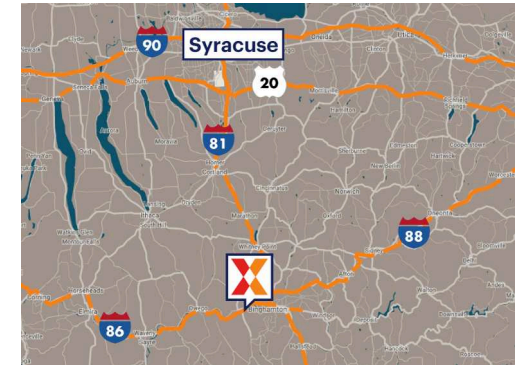

Vestal Exchange

Binghamton, NY

42.0945, -76.006
2540 Vestal Pkwy E | Vestal, NY 13850

Center Size: 13,497 SF

Demographics	1 Mile	3 Mile	5 Mile
	5,384	52,917	109,676
	2,203	20,466	44,811
	\$109,558	\$83,302	\$85,025

Convenience retail location in close proximity to highly trafficked retail centers generating more than 15M annual visits (Placer.ai 2024)

High visibility from 29,000 vehicles daily on Vestal Pkwy

Strong daytime population of 79,800 within a 3-mile radius

Close proximity to SUNY Binghamton University with 16,050+ students (NCES 2023)

Vestal Exchange

Binghamton, NY

42.0945, -76.006
2540 Vestal Pkwy E | Vestal, NY 13850

Available Space

1 7,879 SF

Current Retailers

1A	Jersey Mike's Subs	1,591 SF
02	Starbucks	1,777 SF
03	GameStop	2,250 SF

4067