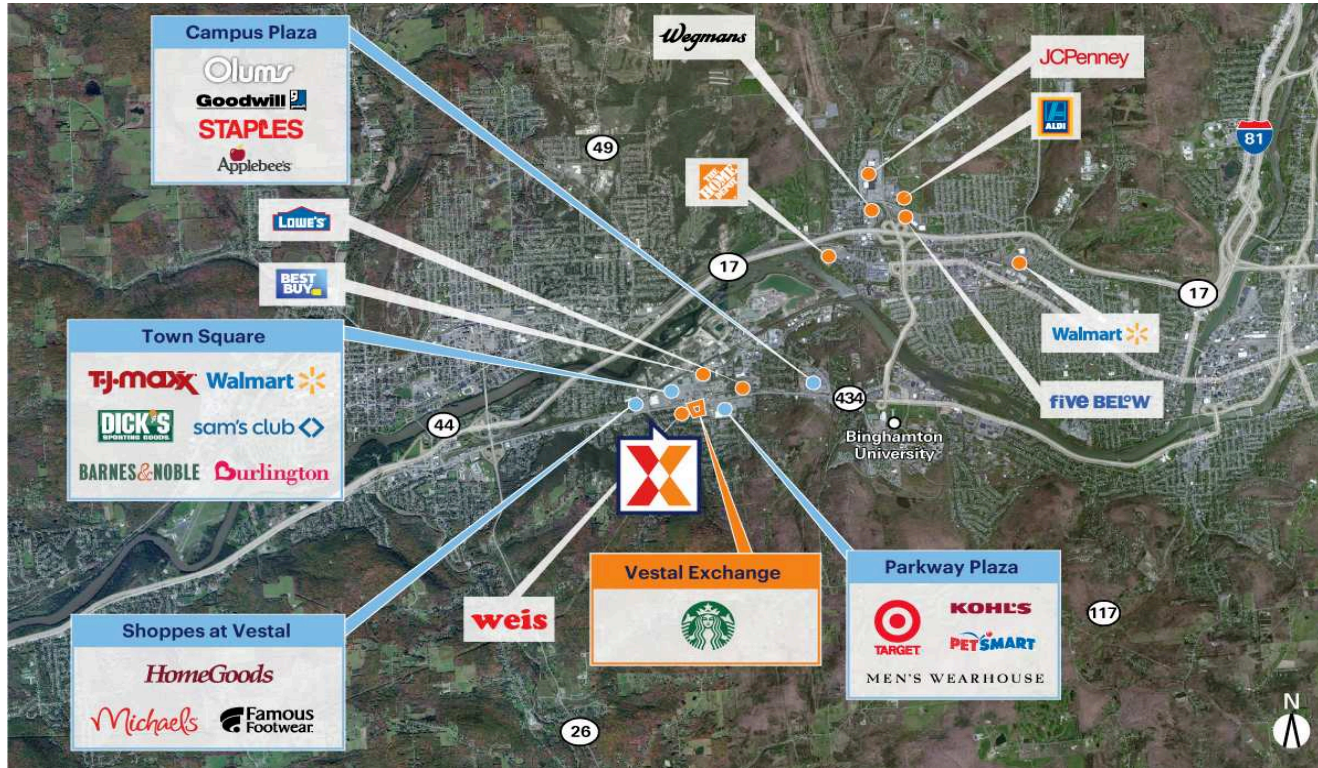

Vestal Exchange

Binghamton, NY

42.0945, -76.006
2540 Vestal Pkwy E | Vestal, NY 13850

Center Size: 13,497 SF

Demographics	1 Mile	3 Mile	5 Mile
	5,384	52,917	109,676
	2,203	20,466	44,811
	\$109,558	\$83,302	\$85,025

Convenience retail location in close proximity to highly trafficked retail centers generating more than 15M annual visits (Placer.ai 2024)

High visibility from 29,000 vehicles daily on Vestal Pkwy

Strong daytime population of 79,800 within a 3-mile radius

Close proximity to SUNY Binghamton University with 16,050+ students (NCES 2023)

Vestal Exchange

Binghamton, NY

42.0945, -76.006
2540 Vestal Pkwy E | Vestal, NY 13850

Available Space

1 7,879 SF

Current Retailers

1A	Jersey Mike's Subs	1,591 SF
02	Starbucks	1,777 SF
03	GameStop	2,250 SF

4067