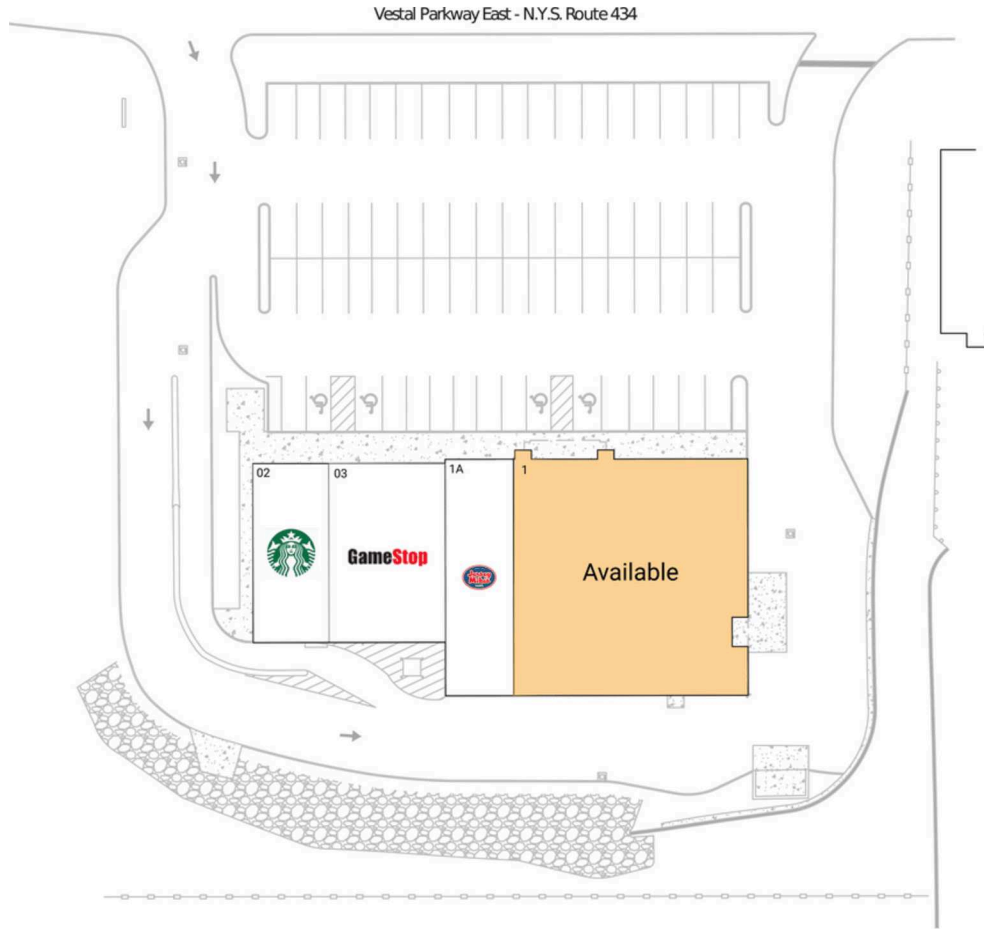

Vestal Exchange

Binghamton, NY

42.0945, -76.006
2540 Vestal Pkwy E | Vestal, NY 13850

Available Space

1 7,879 SF

Current Retailers

1A	Jersey Mike's Subs	1,591 SF
02	Starbucks	1,777 SF
03	GameStop	2,250 SF

4067