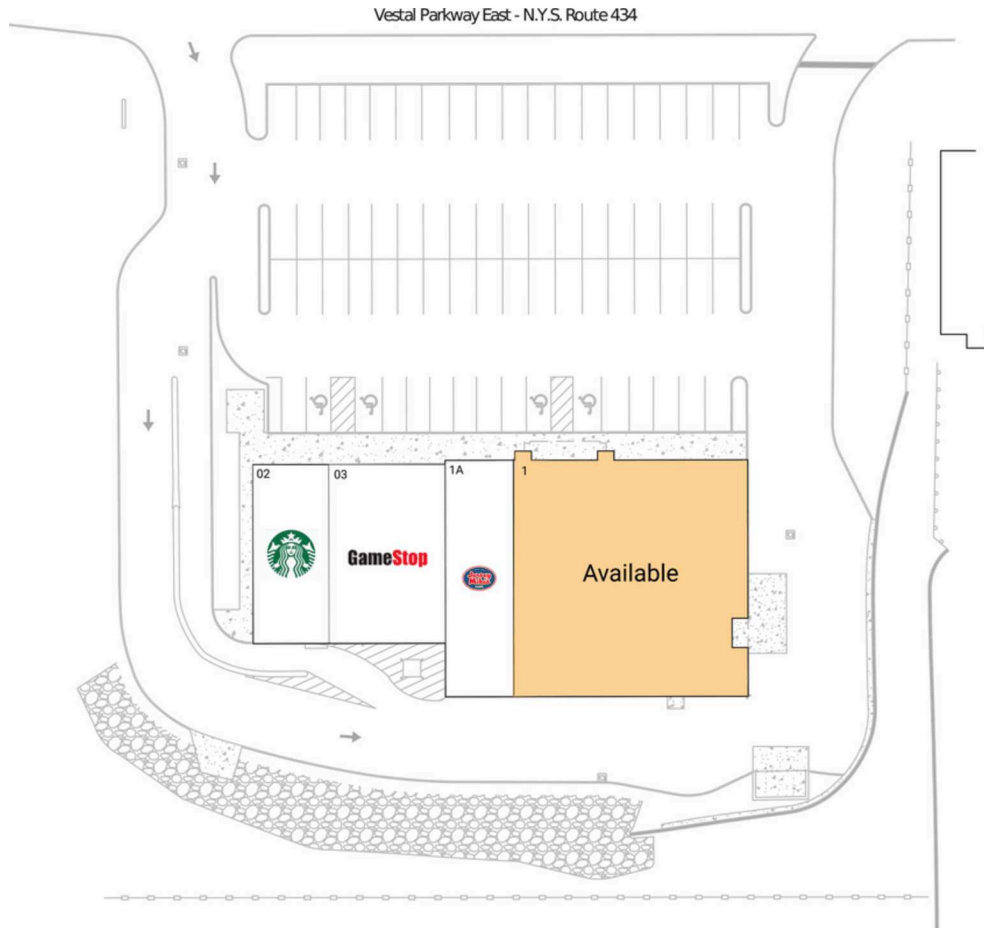

# Vestal Exchange

Binghamton, NY

42.0945, -76.006  
2540 Vestal Pkwy E | Vestal, NY 13850

## Available Space

1 7,879 SF

## Current Retailers

1A	Jersey Mike's Subs	1,591 SF
02	Starbucks	1,777 SF
03	GameStop	2,250 SF

4067