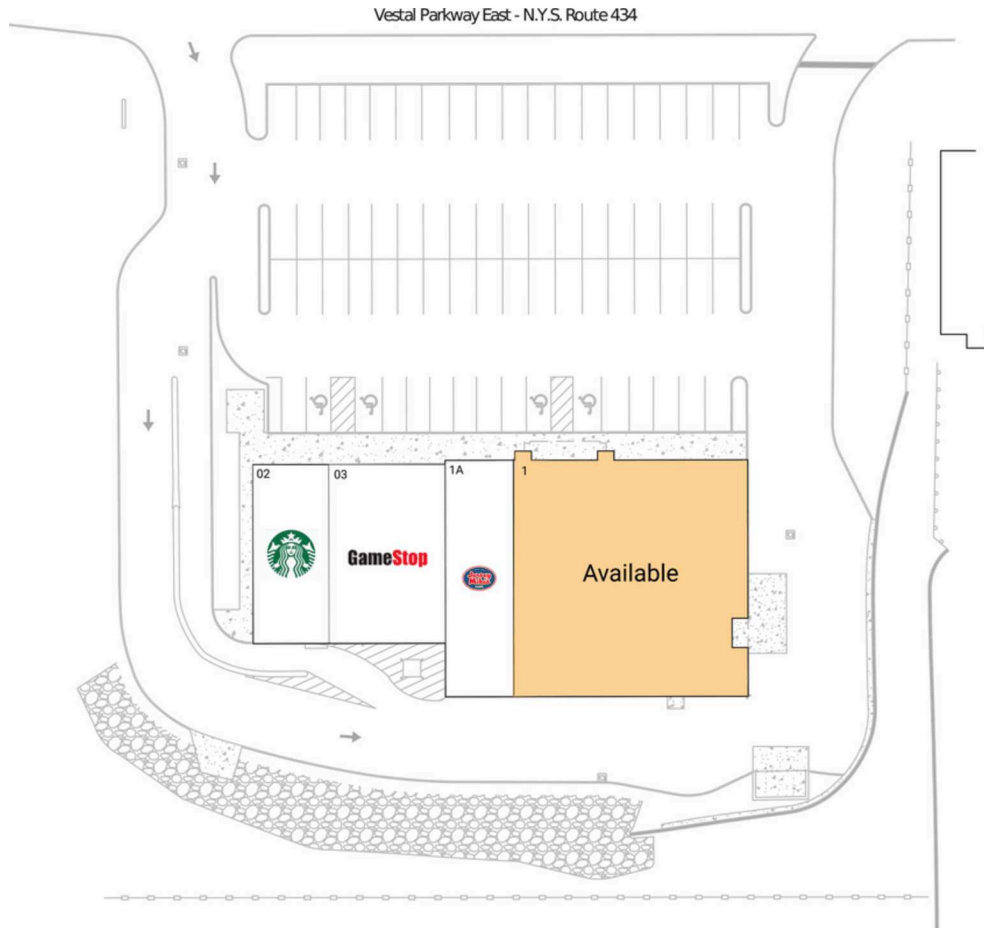

Vestal Exchange

Binghamton, NY

42.0945, -76.006
2540 Vestal Pkwy E | Vestal, NY 13850

Available Space

1 7,879 SF

Current Retailers

1A	Jersey Mike's Subs	1,591 SF
02	Starbucks	1,777 SF
03	GameStop	2,250 SF

4067