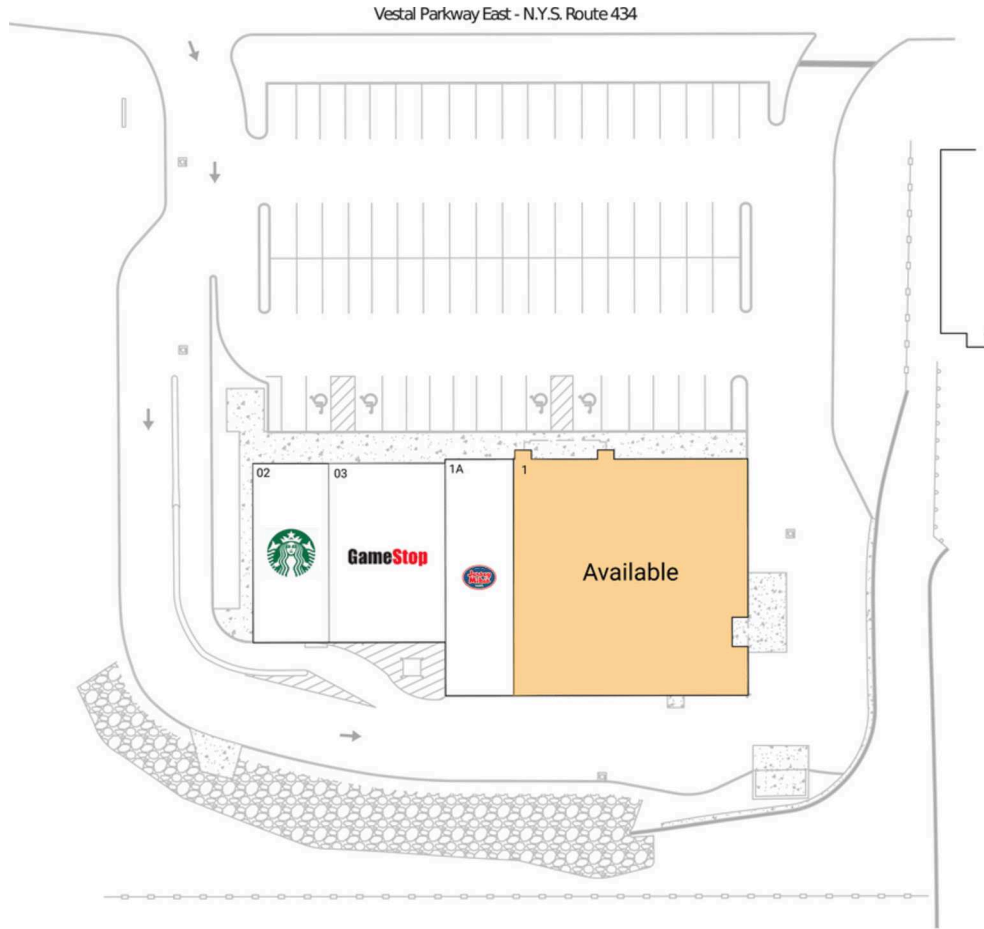

## Available Space

1 7,879 SF

## Current Retailers

1A	Jersey Mike's Subs	1,591 SF
02	Starbucks	1,777 SF
03	GameStop	2,250 SF

4067