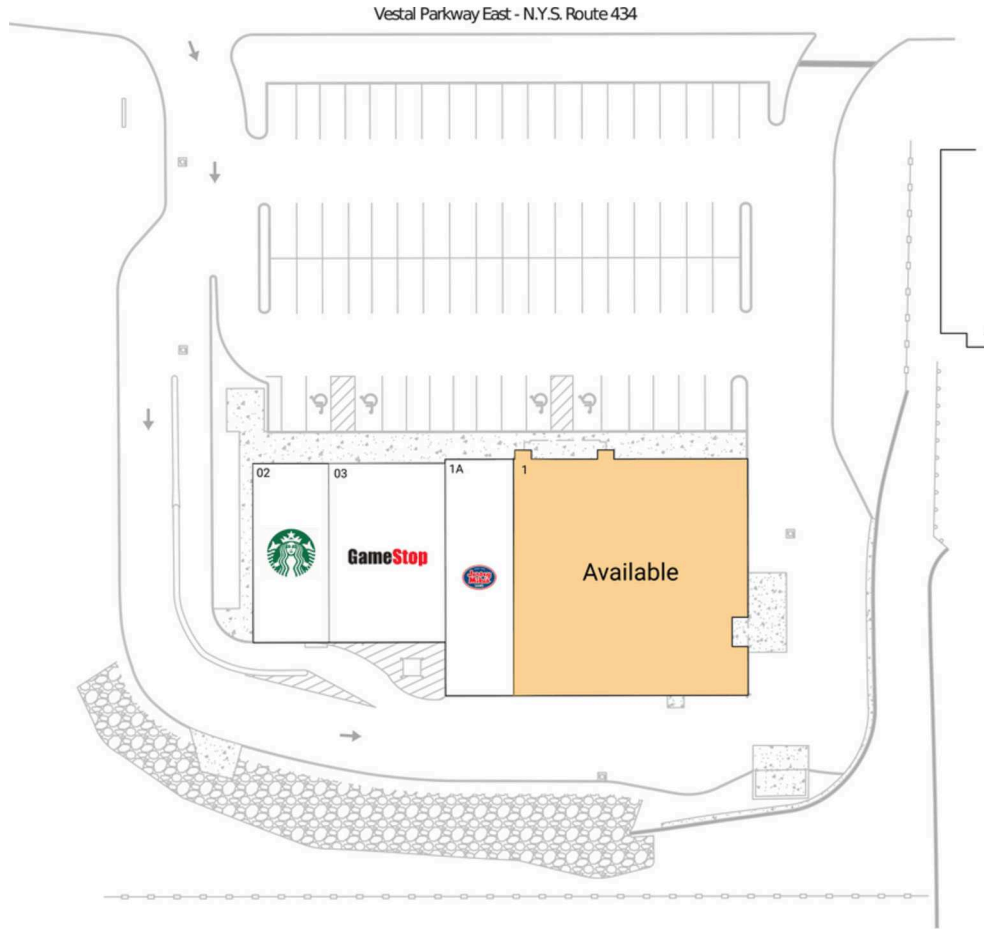

Vestal Exchange

Binghamton, NY

42.0945, -76.006
2540 Vestal Pkwy E | Vestal, NY 13850

Available Space

1 7,879 SF

Current Retailers

1A	Jersey Mike's Subs	1,591 SF
02	Starbucks	1,777 SF
03	GameStop	2,250 SF

4067