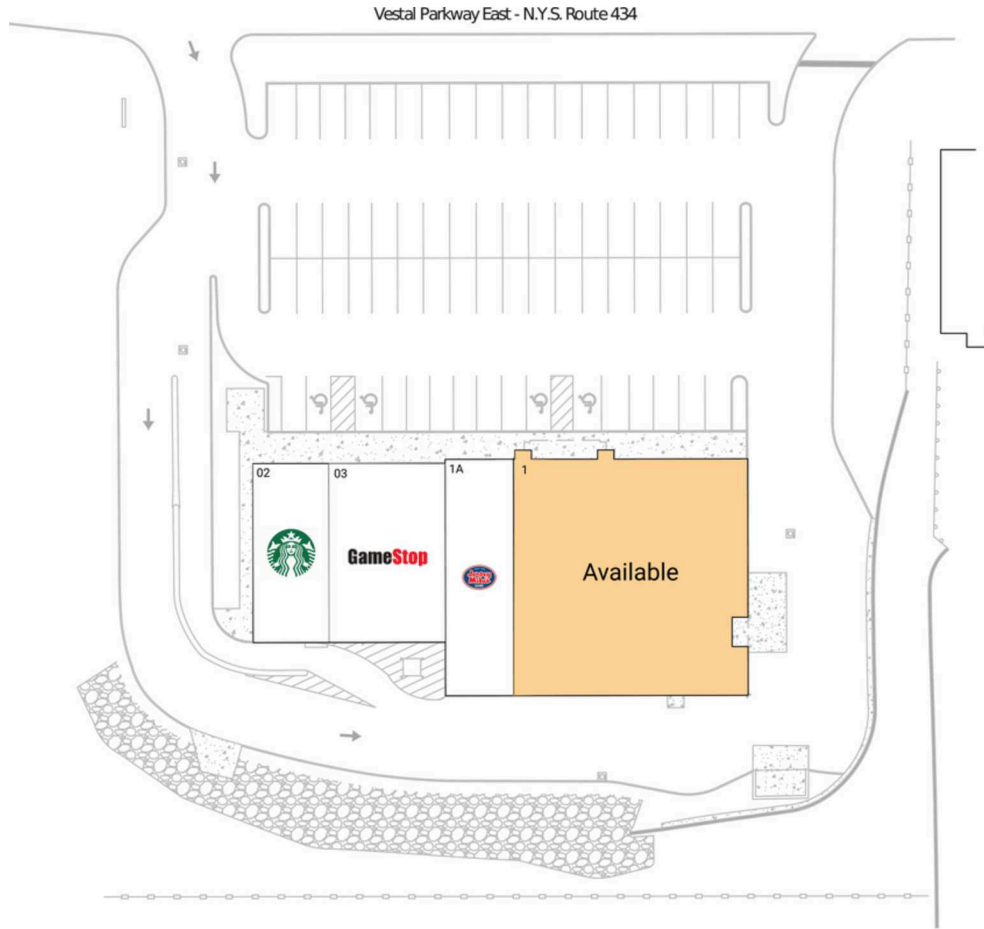

## Available Space

1 7,879 SF

## Current Retailers

1A	Jersey Mike's Subs	1,591 SF
02	Starbucks	1,777 SF
03	GameStop	2,250 SF

4067