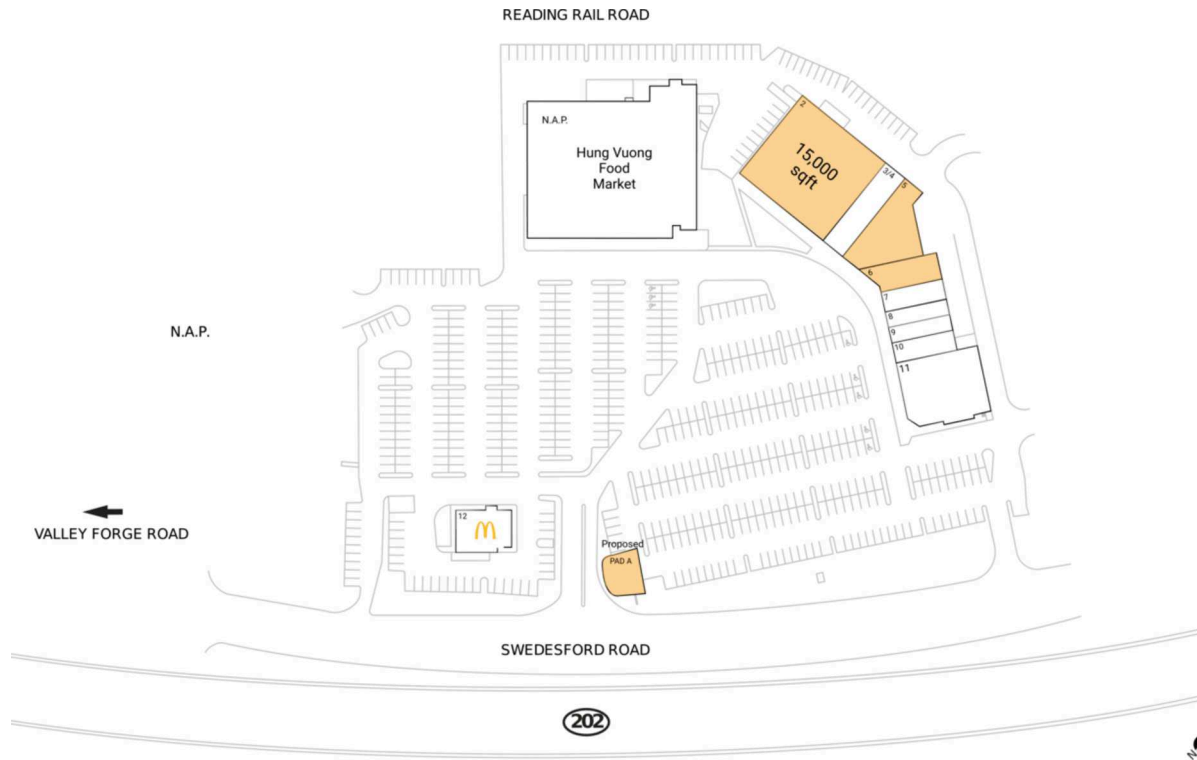

Valley Fair

Philadelphia-Camden-Wilmington, PA-NJ-DE-MD

40.0493, -75.4291

260 West Swedesford Road | Devon, PA 19333

Center Size: 45,086 SF

Demographics	1 Mile	3 Mile	5 Mile
	6,184	49,771	124,923
	2,552	20,599	49,685
	\$187,659	\$177,657	\$168,951

Strong daytime population of 91,000+ within 3 miles

Surrounded by affluent population with an average household income of \$177,000+ within a 3-mile radius

Located less than 2 miles from 2.4MM SF King of Prussia Mall, the largest super-regional mall on the East Coast

Valley Fair

Philadelphia-Camden-Wilmington, PA-NJ-DE-MD

40.0493, -75.4291

260 West Swedesford Road | Devon, PA 19333

Available Space

PAD A	0 SF
2	15,000 SF
5	5,652 SF
6	2,125 SF

Current Retailers

N.A.P.	Hung Vuong Food Market	0 SF
3/4	Bliss Nail & Spa	3,684 SF
7	Dim Sum Mania	1,875 SF
8	Bach Cleaners	1,125 SF
9	Mochi Ring Donut	1,125 SF
10	Bad Hair Day	1,500 SF
11	McKenzie Brew House	9,500 SF
12	McDonald's	3,500 SF