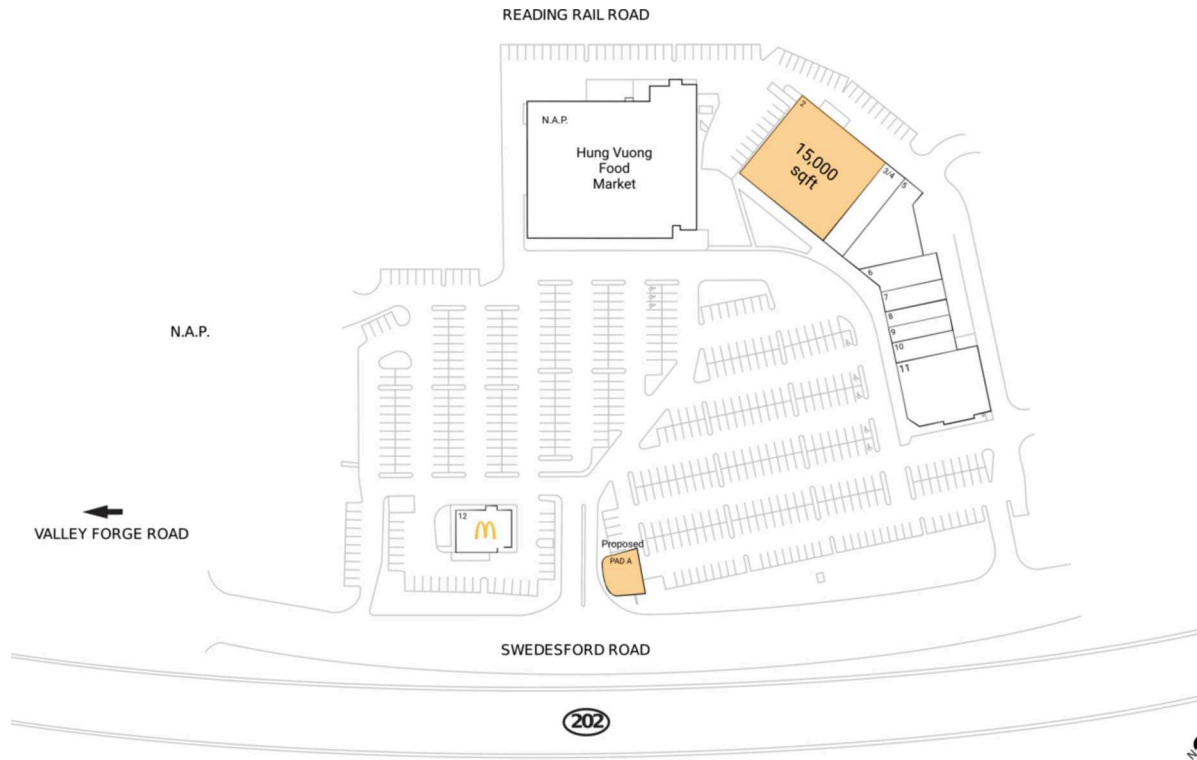

Valley Fair

Philadelphia-Camden-Wilmington, PA-NJ-DE-MD

40.0493, -75.4291

260 West Swedesford Road | Devon, PA 19333

Center Size: 45,086 SF

Demographics	1 Mile	3 Mile	5 Mile
	6,184	49,771	124,923
	2,552	20,599	49,685
	\$187,659	\$177,657	\$168,951

Strong daytime population of 91,000+ within 3 miles

Surrounded by affluent population with an average household income of \$177,000+ within a 3-mile radius

Located less than 2 miles from 2.4MM SF King of Prussia Mall, the largest super-regional mall on the East Coast

Valley Fair

Philadelphia-Camden-Wilmington, PA-NJ-DE-MD

40.0493, -75.4291
260 West Swedesford Road | Devon, PA 19333

Available Space

PAD A	0 SF
2	15,000 SF

Current Retailers

N.A.P.	Hung Vuong Food Market	0 SF
3/4	Bliss Nail & Spa	3,684 SF
5	Soccer Corner	5,652 SF
6	Premier Smiles Dental Office	2,125 SF
7	Dim Sum Mania	1,875 SF
8	Bach Cleaners	1,125 SF
9	Mochi Ring Donut	1,125 SF
10	Bad Hair Day	1,500 SF
11	McKenzie Brew House	9,500 SF
12	McDonald's	3,500 SF