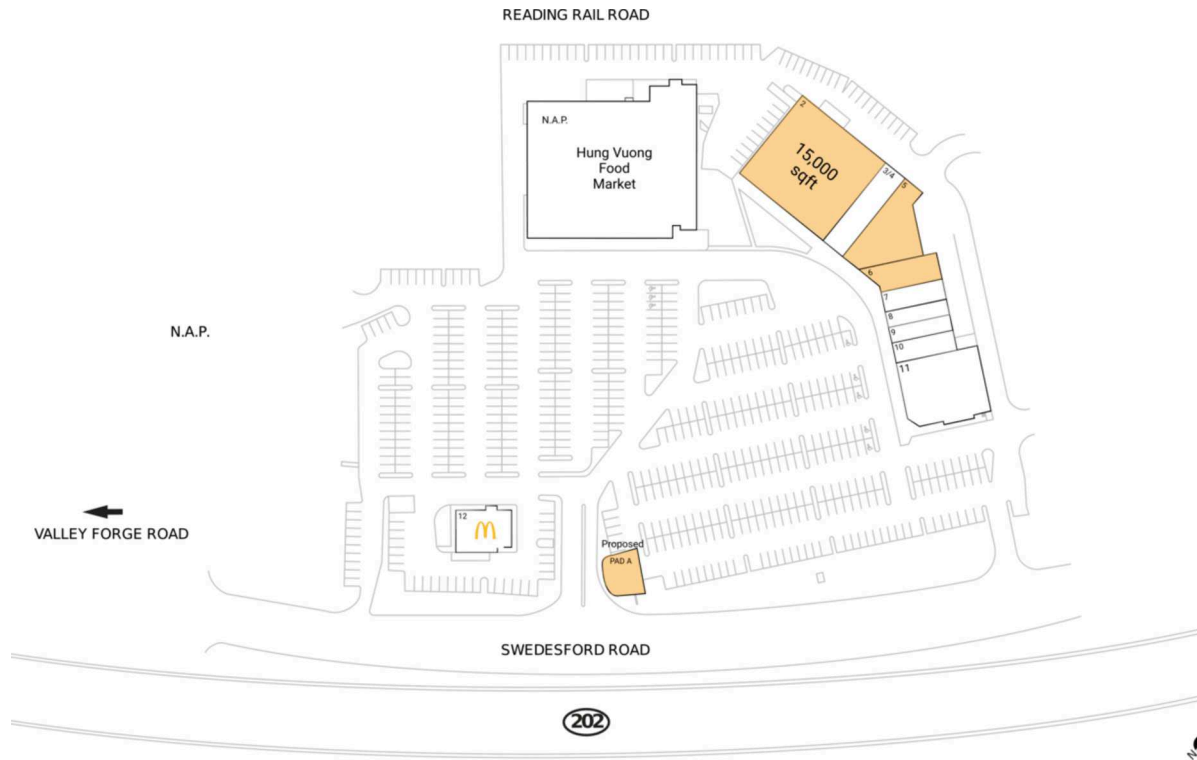

# Valley Fair

Philadelphia-Camden-Wilmington, PA-NJ-DE-MD

40.0493, -75.4291

260 West Swedesford Road | Devon, PA 19333

Center Size: 45,086 SF

Demographics	1 Mile	3 Mile	5 Mile
	6,184	49,771	124,923
	2,552	20,599	49,685
	\$187,659	\$177,657	\$168,951

## Available Space

PAD A	0 SF
2	15,000 SF
5	5,652 SF
6	2,125 SF

## Current Retailers

N.A.P.	Hung Vuong Food Market	0 SF
3/4	Bliss Nail & Spa	3,684 SF
7	Dim Sum Mania	1,875 SF
8	Bach Cleaners	1,125 SF
9	Mochi Ring Donut	1,125 SF
10	Bad Hair Day	1,500 SF
11	McKenzie Brew House	9,500 SF
12	McDonald's	3,500 SF