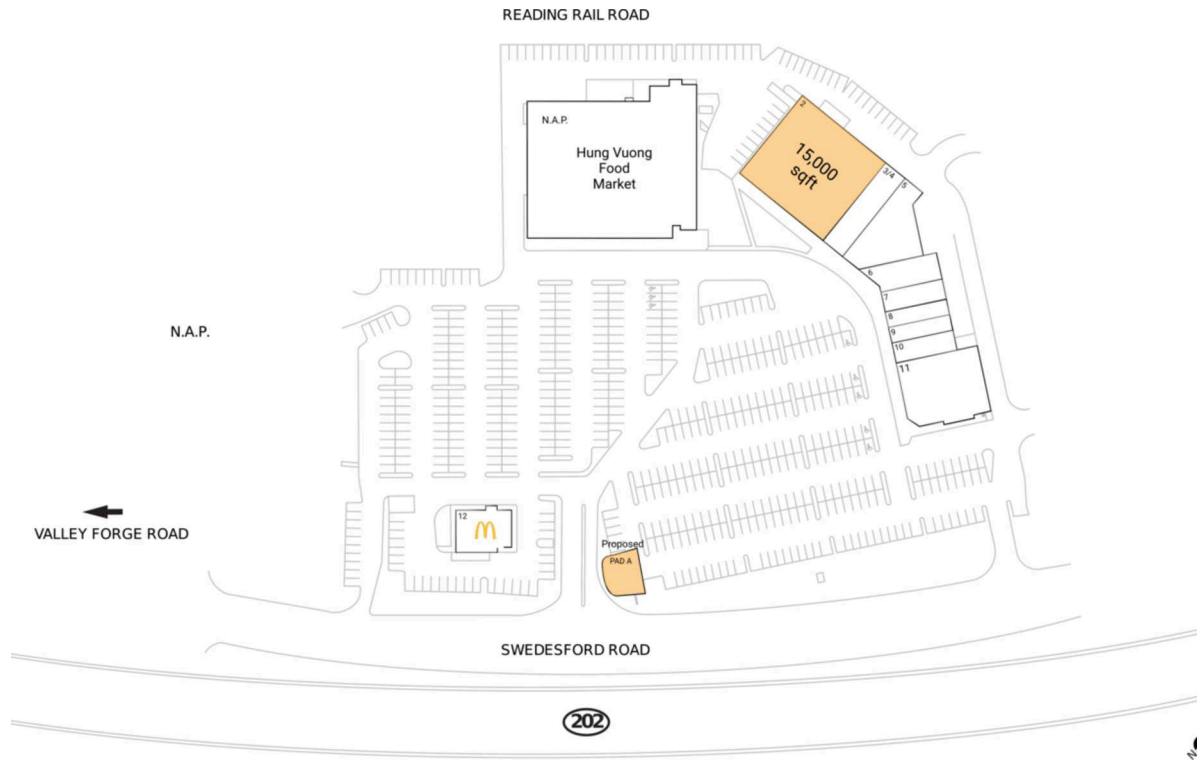

# Valley Fair

Philadelphia-Camden-Wilmington, PA-NJ-DE-MD

40.0493, -75.4291

260 West Swedesford Road | Devon, PA 19333

## Available Space

PAD A	0 SF
2	15,000 SF

## Current Retailers

N.A.P.	Hung Vuong Food Market	0 SF
3/4	Bliss Nail & Spa	3,684 SF
5	Soccer Corner	5,652 SF
6	Premier Smiles Dental Office	2,125 SF
7	Dim Sum Mania	1,875 SF
8	Bach Cleaners	1,125 SF
9	Mochi Ring Donut	1,125 SF
10	Bad Hair Day	1,500 SF
11	McKenzie Brew House	9,500 SF
12	McDonald's	3,500 SF