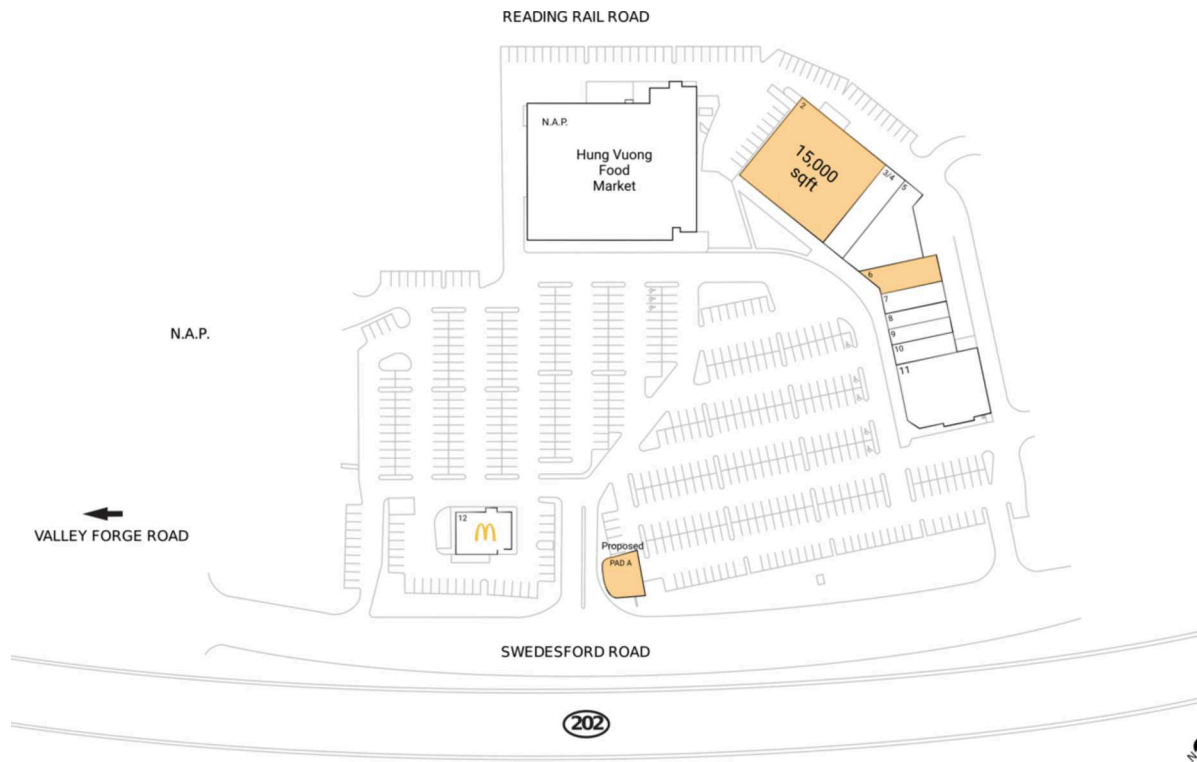

# Valley Fair

Philadelphia-Camden-Wilmington, PA-NJ-DE-MD

40.0493, -75.4291

260 West Swedesford Road | Devon, PA 19333

## Available Space

PAD A	0 SF
2	15,000 SF
6	2,125 SF

## Current Retailers

N.A.P.	Hung Vuong Food Market	0 SF
3/4	Bliss Nail & Spa	3,684 SF
5	Soccer Corner	5,652 SF
7	Dim Sum Mania	1,875 SF
8	Bach Cleaners	1,125 SF
9	Mochi Ring Donut	1,125 SF
10	Bad Hair Day	1,500 SF
11	McKenzie Brew House	9,500 SF
12	McDonald's	3,500 SF