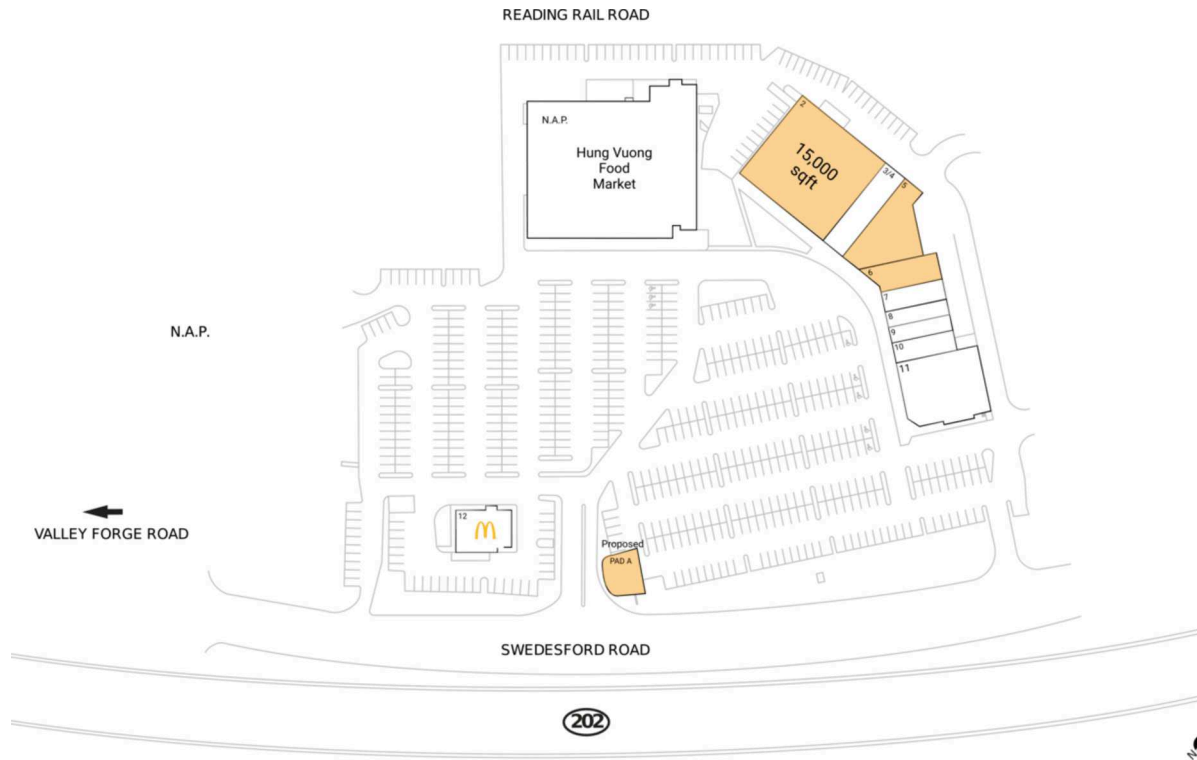

Valley Fair

Philadelphia-Camden-Wilmington, PA-NJ-DE-MD

40.0493, -75.4291
260 West Swedesford Road | Devon, PA 19333

Available Space

PAD A	0 SF
2	15,000 SF
5	5,652 SF
6	2,125 SF

Current Retailers

N.A.P.	Hung Vuong Food Market	0 SF
3/4	Bliss Nail & Spa	3,684 SF
7	Dim Sum Mania	1,875 SF
8	Bach Cleaners	1,125 SF
9	Mochi Ring Donut	1,125 SF
10	Bad Hair Day	1,500 SF
11	McKenzie Brew House	9,500 SF
12	McDonald's	3,500 SF