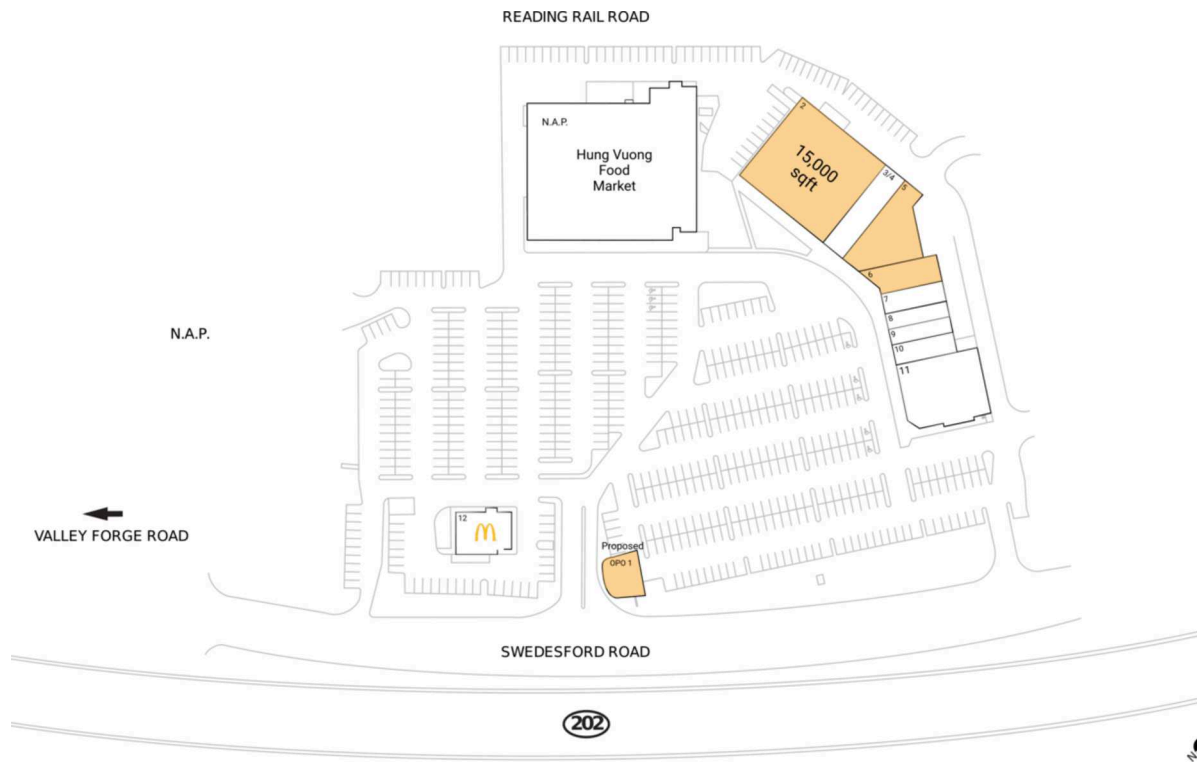

Valley Fair

Philadelphia-Camden-Wilmington, PA-NJ-DE-MD

40.0493, -75.4291
260 West Swedesford Road | Devon, PA 19333

Available Space

OPO 1	0 SF
2	15,000 SF
5	5,652 SF
6	2,125 SF

Current Retailers

N.A.P.	Hung Vuong Food Market	0 SF
3/4	Bliss Nail & Spa	3,684 SF
7	Dim Sum Mania	1,875 SF
8	Bach Cleaners	1,125 SF
9	Mochi Ring Donut	1,125 SF
10	Bad Hair Day	1,500 SF
11	McKenzie Brew House	9,500 SF
12	McDonald's	3,500 SF