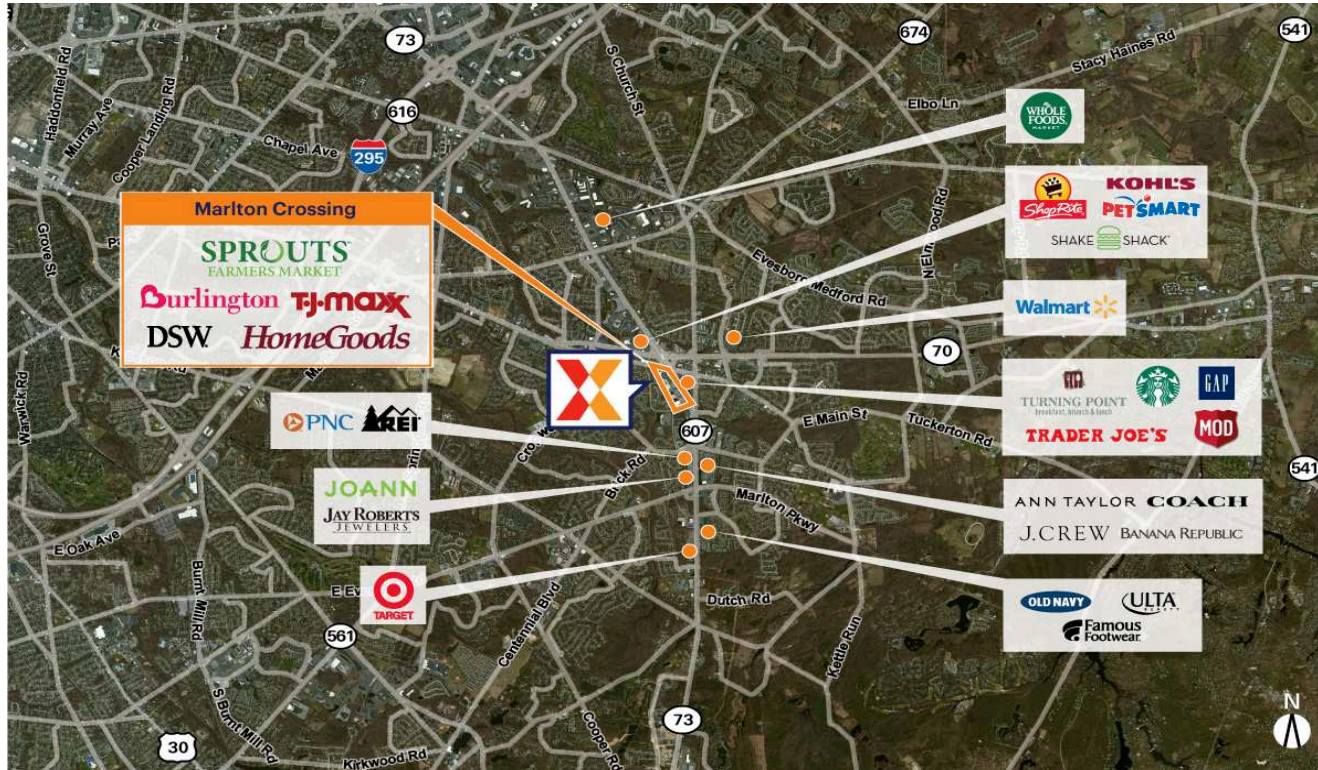

Marlton Crossing

Philadelphia-Camden-Wilmington, PA-NJ-DE-MD

39.8892, -74.9259
101 S. Route 73 | Marlton, NJ 08053

Center Size: 335,378 SF

Demographics	1 Mile	3 Mile	5 Mile
	11,192	73,219	166,32
	4,387	27,519	64,527
	\$115,489	\$144,607	\$139,1

Shopping center anchored by a highly productive T.J. Maxx along with national retailers including Burlington Stores, DSW, HomeGoods, Michaels & the first Sprouts Farmers Market in New Jersey, drawing an estimated 8,300 visits/day and over 3.0M visits/year (based on Placer.ai).

Affluent trade area with an average household income of \$144,000+ within a 3-mile radius

Highly visible shop space for rent from 45,000+ vehicles daily as well as convenient accessibility from Route 70, Route 73 & Route 295

Strong daytime population of 87,000+ within 3 miles

Located in close proximity to Virtua Health Marlton Campus with 2,000+ employees

Marlton Crossing

Philadelphia-Camden-Wilmington, PA-NJ-DE-MD

39.8892, -74.9259
101 S. Route 73 | Marlton, NJ 08053