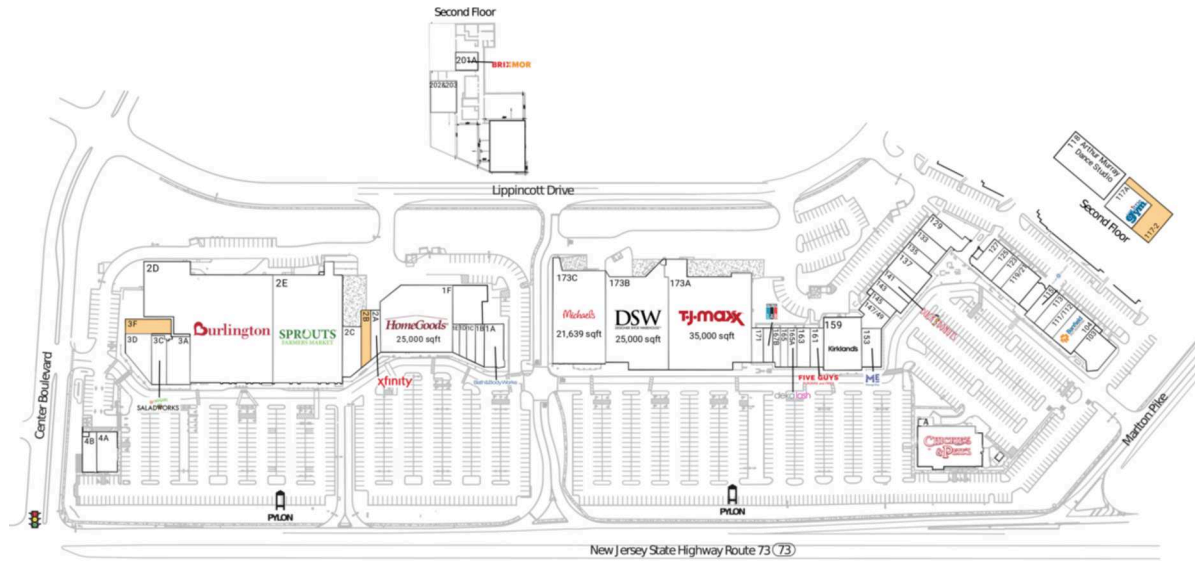

Affluent trade area with an average household income of \$144,000+ within a 3-mile radius

Highly visible shop space for rent from 45,000+ vehicles daily as well as convenient accessibility from Route 70, Route 73 & Route 295

Strong daytime population of 87,000+ within 3 miles

Located in close proximity to Virtua Health Marlton Campus with 2,000+ employees

Marlton Crossing

Philadelphia-Camden-Wilmington, PA-NJ-DE-MD

39.8892, -74.9259
101 S. Route 73 | Marlton, NJ 08053

Available Space

2B	2,240 SF
3F	2,850 SF
117-2	5,272 SF

Current Retailers

A	Chickie & Pete's	10,000 SF		Salon		
1A	Bath & Body Works	3,655 SF	123	Cameo Water Wear	1,788 SF	
1B	Closet & Storage Concepts	1,402 SF	125	BB. Q Chicken	1,788 SF	
1C	GNC	1,226 SF	129	Bliss Nails & Spa	2,001 SF	
1D	Natural Boutique Spa	1,038 SF	133	TenBrook Orthodontics	3,800 SF	
1E	Haute Bungalow	900 SF	135	Rey Bistro Bagel	2,500 SF	
1F	HomeGoods	25,000 SF	137	Cinnaholic	1,788 SF	
2A	Xfinity	2,010 SF		Music Training Center	4,084 SF	
2C	Image Cosmetics	4,050 SF	141	Duck Donuts	2,047 SF	
2D	Burlington Stores	50,752 SF	143	Osushi	2,047 SF	
2E	Sprouts Farmers Market	32,723 SF	145	Joe's Peking Duck House	1,538 SF	
3A	Police & Fire Credit Union	4,900 SF	147/49	Nothing Bundt Cakes	2,290 SF	
3C	Saladworks	3,000 SF	153	Massage Envy	3,321 SF	
3D	Hello Gorgeous	4,022 SF	159	Kirkland's	8,800 SF	
4A	Sleep Number	2,500 SF	161	Five Guys	2,000 SF	
4B	Carbon Health	2,500 SF	163	Pearle Vision	2,076 SF	
103	Pat's Family Restaurant	4,253 SF	165	Teriyaki Madness	1,530 SF	
				165A	Deka Lash	1,527 SF
104	Banfield Pet Hospital	4,094 SF	167A	StretchLab	1,447 SF	
				167B	Lunchbox Wax	1,285 SF
111/112	Mayweather Boxing	2,003 SF	171	Jenny Craig	1,866 SF	
				173A	TJ. Maxx	35,000 SF
113	Rocket Fizz	2,024 SF	173B	DSW	25,000 SF	
115	Club Pilates	1,956 SF	173C	Michaels	21,639 SF	
117A	Little Gym	4,768 SF	201A	Brixmor Leasing	489 SF	
118	Arthur Murray Dance Studio	10,000 SF	202&203	Jazz Unlimited Dance Studio	11,568 SF	
119/21	Scruples Hair	3,504 SF				