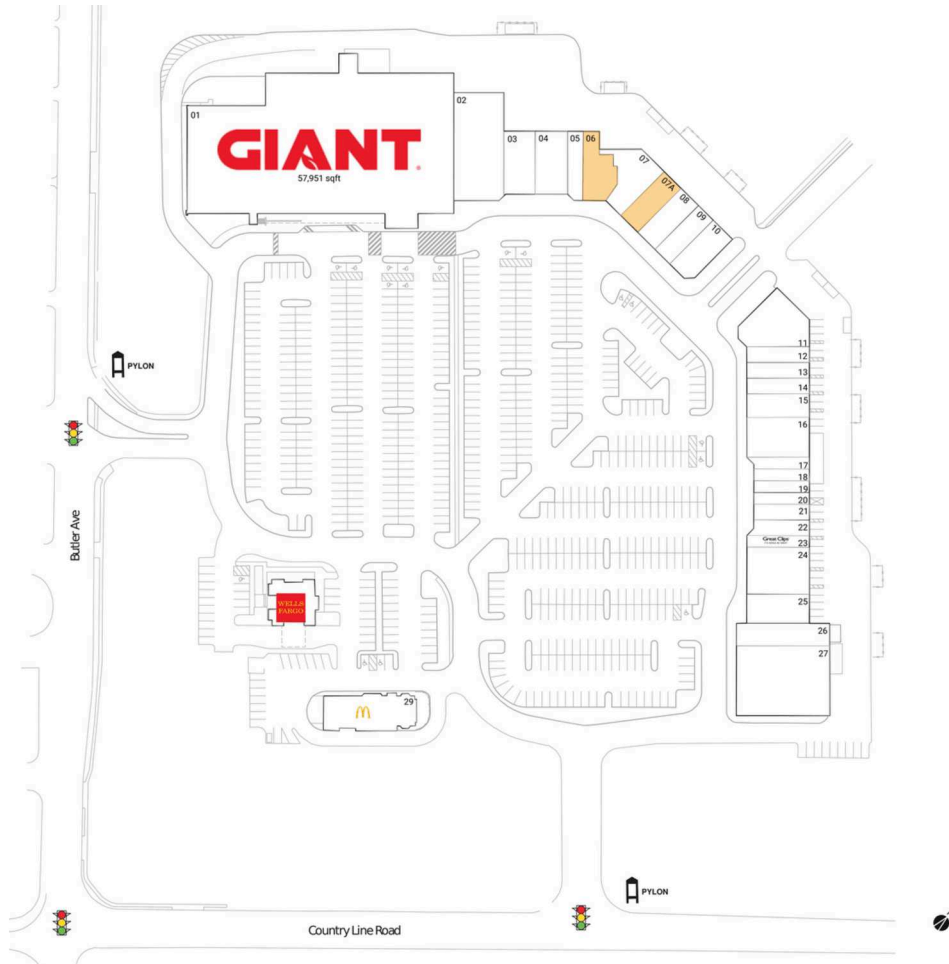

New Britain Village Square

Philadelphia-Camden-Wilmington, PA-NJ-DE-MD

40.2646, -75.2262
4275 County Line Road | Chalfont, PA 18914

Available Space

06	3,098 SF
07A	2,400 SF

Current Retailers

01	Giant Food	57,951 SF
02	Cutter's Mill	8,536 SF
03	Bagel Barn	3,200 SF
04	Jefferson Imaging	3,200 SF
05	Primo Hoagies	1,750 SF
07	Bucks County Brick Shop	3,459 SF
08	New Britain Cleaners	2,414 SF
09	Ha-Chi Japanese Restaurant	2,066 SF
10	Noodle House	2,725 SF
11	Elite Salon & Suites	5,040 SF
12	The Happy Mixer	1,600 SF
13	Gordon Florist	1,600 SF
14	Mathnasium	1,600 SF
15	Hotworx	2,418 SF
16	Crystal Visions Chalfont	3,958 SF
17	Gong Cha	1,050 SF
18	Home Care Assistance	1,050 SF
19	Mehar's Fruits	1,050 SF
20	Bentleys Business Services	1,050 SF
21	Salon Industry	1,400 SF
22	Black Diamond Nail & Spa	1,150 SF
23	Great Clips	1,200 SF
24	County Line Veterinary Hospital	4,837 SF
25	Mariner Finance	2,414 SF
26	NovaCare Rehabilitation	3,480 SF
27	Wine & Spirits Shoppe	9,982 SF
28	Wells Fargo	3,080 SF
29	McDonald's	4,500 SF