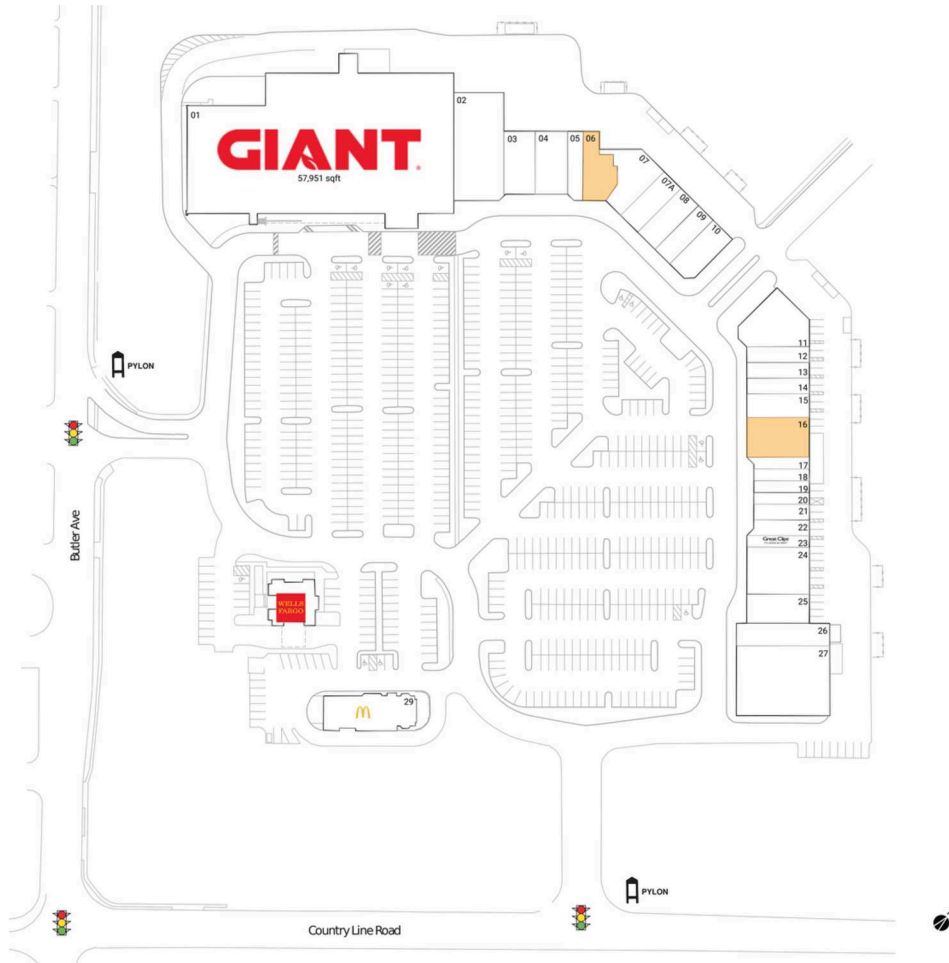

# New Britain Village Square

Philadelphia-Camden-Wilmington, PA-NJ-DE-MD

40.2646, -75.2262  
4275 County Line Road | Chalfont, PA 18914

## Available Space

06	3,098 SF
16	3,958 SF

## Current Retailers

01	Giant Food	57,951 SF
02	Cutter's Mill	8,536 SF
03	Bagel Barn	3,200 SF
04	Jefferson Imaging	3,200 SF
05	Primo Hoagies	1,750 SF
07	Bucks County Brick Shop	3,459 SF
07A	Fusion Kitchen & Catering	2,400 SF
08	New Britain Cleaners	2,414 SF
09	Ha-Chi Japanese Restaurant	2,066 SF
10	Noodle House	2,725 SF
11	Elite Salon & Suites	5,040 SF
12	The Happy Mixer	1,600 SF
13	Gordon Florist	1,600 SF
14	Mathnasium	1,600 SF
15	Hotworx	2,418 SF
17	Gong Cha	1,050 SF
18	Home Care Assistance	1,050 SF
19	Mehar's Fruits	1,050 SF
20	Bentleys Business Services	1,050 SF
21	Salon Industry	1,400 SF
22	Black Diamond Nail & Spa	1,150 SF
23	Great Clips	1,200 SF
24	County Line Veterinary Hospital	4,837 SF
25	Mariner Finance	2,414 SF
26	NovaCare Rehabilitation	3,480 SF
27	Wine & Spirits Shoppe	9,982 SF
28	Wells Fargo	3,080 SF
29	McDonald's	4,500 SF