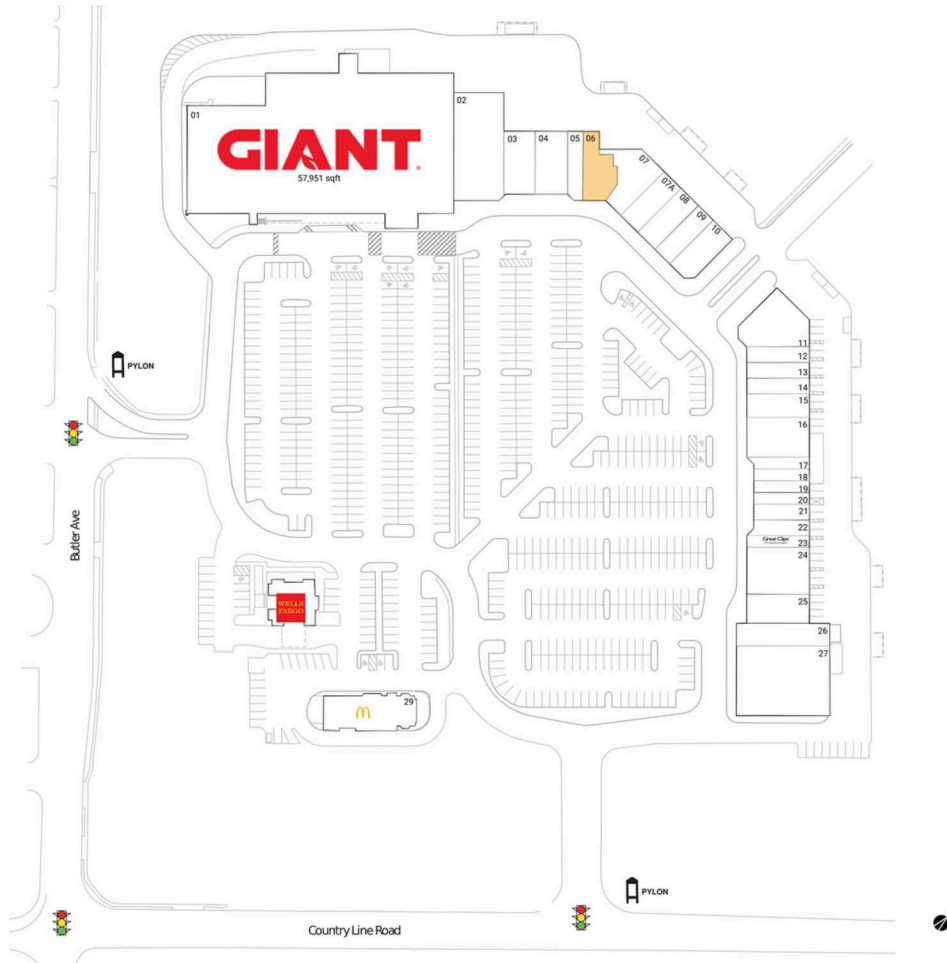

New Britain Village Square

Philadelphia-Camden-Wilmington, PA-NJ-DE-MD

40.2646, -75.2262
4275 County Line Road | Chalfont, PA 18914

Available Space

06 3,098 SF

Current Retailers

01	Giant Food	57,951 SF
02	Cutter's Mill	8,536 SF
03	Bagel Barn	3,200 SF
04	Jefferson Imaging	3,200 SF
05	Primo Hoagies	1,750 SF
07	Bucks County Brick Shop	3,459 SF
07A	Fusion Kitchen & Catering	2,400 SF
08	New Britain Cleaners	2,414 SF
09	Ha-Chi Japanese Restaurant	2,066 SF
10	Noodle House	2,725 SF
11	Elite Salon & Suites	5,040 SF
12	The Happy Mixer	1,600 SF
13	Gordon Florist	1,600 SF
14	Mathnasium	1,600 SF
15	Hotworx	2,418 SF
16	Crystal Visions Chalfont	3,958 SF
17	Gong Cha	1,050 SF
18	Home Care Assistance	1,050 SF
19	Mehar's Fruits	1,050 SF
20	Bentleys Business Services	1,050 SF
21	Salon Industry	1,400 SF
22	Black Diamond Nail & Spa	1,150 SF
23	Great Clips	1,200 SF
24	County Line Veterinary Hospital	4,837 SF
25	Mariner Finance	2,414 SF
26	NovaCare Rehabilitation	3,480 SF
27	Wine & Spirits Shoppe	9,982 SF
28	Wells Fargo	3,080 SF
29	McDonald's	4,500 SF