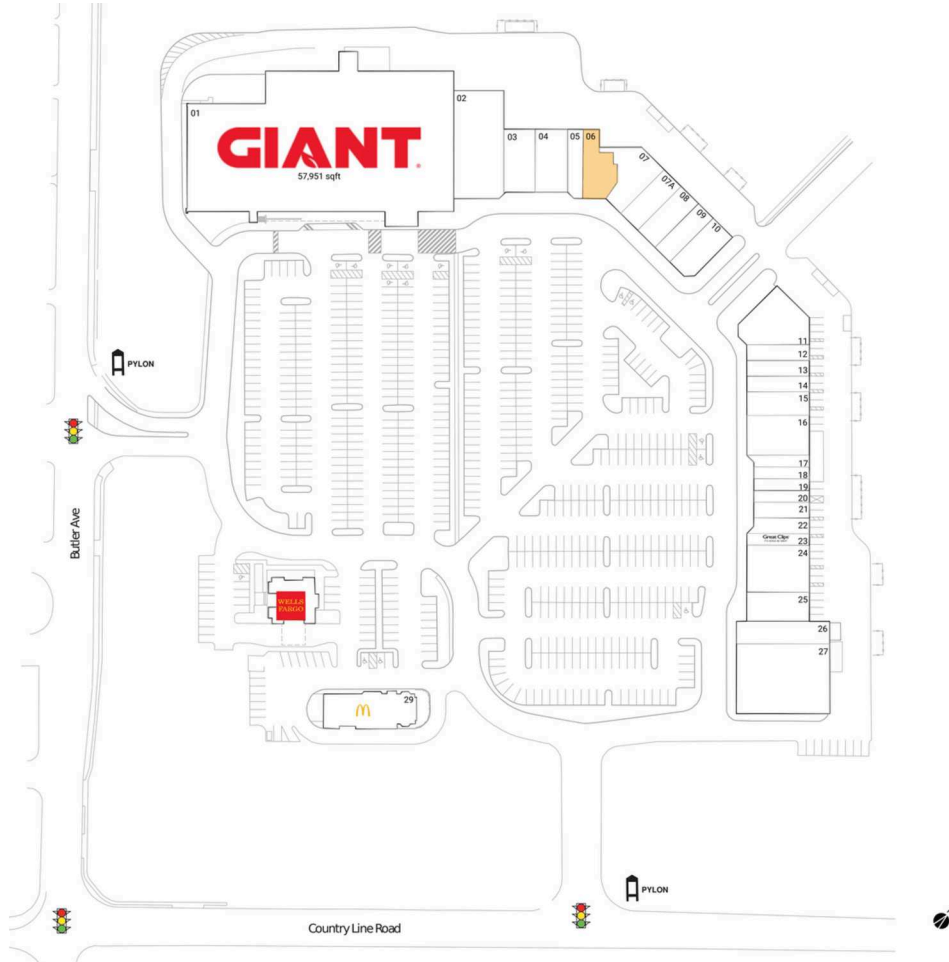

New Britain Village Square

Philadelphia-Camden-Wilmington, PA-NJ-DE-MD

40.2646, -75.2262
4275 County Line Road | Chalfont, PA 18914

Available Space

06 3,098 SF

Current Retailers

01	Giant Food	57,951 SF
02	Cutter's Mill	8,536 SF
03	Bagel Barn	3,200 SF
04	Jefferson Imaging	3,200 SF
05	Primo Hoagies	1,750 SF
07	Bucks County Brick Shop	3,459 SF
07A	Fusion Kitchen & Catering	2,400 SF
08	New Britain Cleaners	2,414 SF
09	Ha-Chi Japanese Restaurant	2,066 SF
10	Noodle House	2,725 SF
11	Elite Salon & Suites	5,040 SF
12	The Happy Mixer	1,600 SF
13	Gordon Florist	1,600 SF
14	Mathnasium	1,600 SF
15	Hotworx	2,418 SF
16	Crystal Visions Chalfont	3,958 SF
17	Gong Cha	1,050 SF
18	Home Care Assistance	1,050 SF
19	Mehar's Fruits	1,050 SF
20	Bentleys Business Services	1,050 SF
21	Salon Industry	1,400 SF
22	Black Diamond Nail & Spa	1,150 SF
23	Great Clips	1,200 SF
24	County Line Veterinary Hospital	4,837 SF
25	Mariner Finance	2,414 SF
26	NovaCare Rehabilitation	3,480 SF
27	Wine & Spirits Shoppe	9,982 SF
28	Wells Fargo	3,080 SF
29	McDonald's	4,500 SF