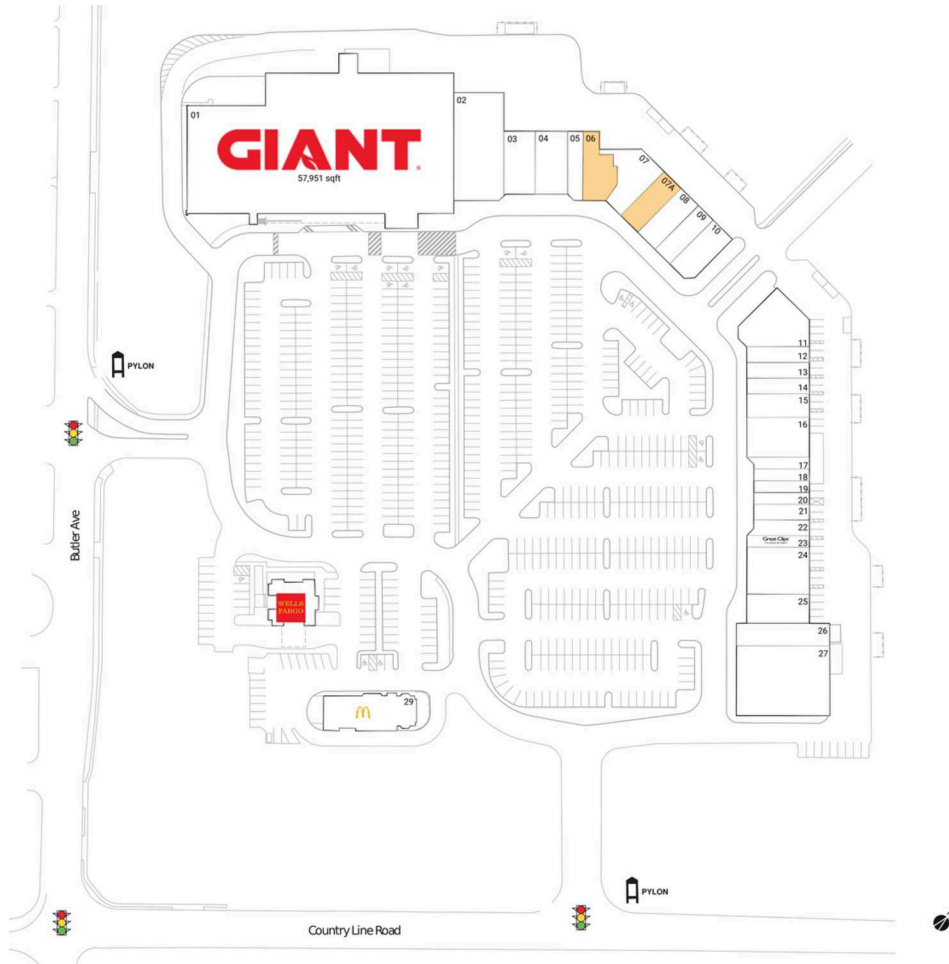

New Britain Village Square

Philadelphia-Camden-Wilmington, PA-NJ-DE-MD

40.2646, -75.2262
4275 County Line Road | Chalfont, PA 18914

Available Space

| | |
|-----|----------|
| 06 | 3,098 SF |
| 07A | 2,400 SF |

Current Retailers

| | | |
|----|---------------------------------|-----------|
| 01 | Giant Food | 57,951 SF |
| 02 | Cutter's Mill | 8,536 SF |
| 03 | Bagel Barn | 3,200 SF |
| 04 | Jefferson Imaging | 3,200 SF |
| 05 | Primo Hoagies | 1,750 SF |
| 07 | Bucks County Brick Shop | 3,459 SF |
| 08 | New Britain Cleaners | 2,414 SF |
| 09 | Ha-Chi Japanese Restaurant | 2,066 SF |
| 10 | Noodle House | 2,725 SF |
| 11 | Elite Salon & Suites | 5,040 SF |
| 12 | The Happy Mixer | 1,600 SF |
| 13 | Gordon Florist | 1,600 SF |
| 14 | Mathnasium | 1,600 SF |
| 15 | Hotworx | 2,418 SF |
| 16 | Crystal Visions Chalfont | 3,958 SF |
| 17 | Gong Cha | 1,050 SF |
| 18 | Home Care Assistance | 1,050 SF |
| 19 | Mehar's Fruits | 1,050 SF |
| 20 | Bentleys Business Services | 1,050 SF |
| 21 | Salon Industry | 1,400 SF |
| 22 | Black Diamond Nail & Spa | 1,150 SF |
| 23 | Great Clips | 1,200 SF |
| 24 | County Line Veterinary Hospital | 4,837 SF |
| 25 | Mariner Finance | 2,414 SF |
| 26 | NovaCare Rehabilitation | 3,480 SF |
| 27 | Wine & Spirits Shoppe | 9,982 SF |
| 28 | Wells Fargo | 3,080 SF |
| 29 | McDonald's | 4,500 SF |