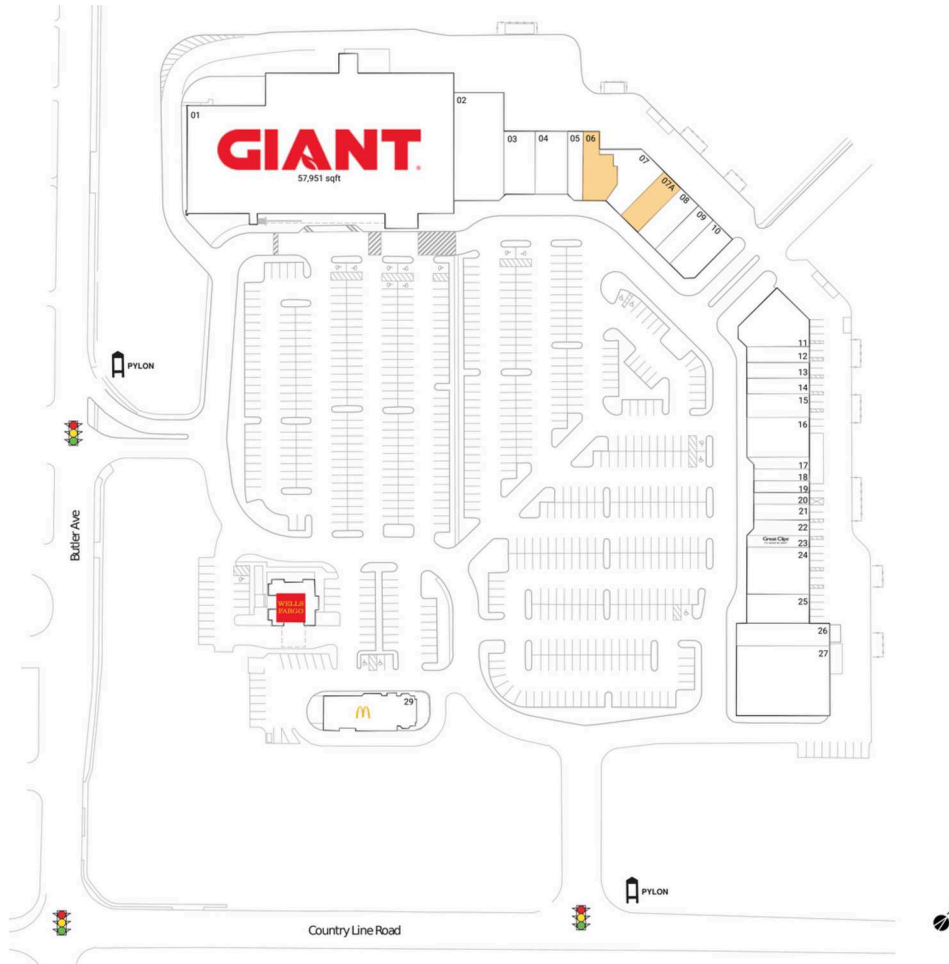

New Britain Village Square

Philadelphia-Camden-Wilmington, PA-NJ-DE-MD

40.2646, -75.2262
4275 County Line Road | Chalfont, PA 18914

Available Space

06	3,098 SF
07A	2,400 SF

Current Retailers

01	Giant Food	57,951 SF
02	Cutter's Mill	8,536 SF
03	Bagel Barn	3,200 SF
04	Jefferson Imaging	3,200 SF
05	Primo Hoagies	1,750 SF
07	Bucks County Brick Shop	3,459 SF
08	New Britain Cleaners	2,414 SF
09	Ha-Chi Japanese Restaurant	2,066 SF
10	Noodle House	2,725 SF
11	Elite Salon & Suites	5,040 SF
12	The Happy Mixer	1,600 SF
13	Gordon Florist	1,600 SF
14	Mathnasium	1,600 SF
15	Hotworx	2,418 SF
16	Crystal Visions Chalfont	3,958 SF
17	Gong Cha	1,050 SF
18	Home Care Assistance	1,050 SF
19	Mehar's Fruits	1,050 SF
20	Bentleys Business Services	1,050 SF
21	Salon Industry	1,400 SF
22	Black Diamond Nail & Spa	1,150 SF
23	Great Clips	1,200 SF
24	County Line Veterinary Hospital	4,837 SF
25	Mariner Finance	2,414 SF
26	NovaCare Rehabilitation	3,480 SF
27	Wine & Spirits Shoppe	9,982 SF
28	Wells Fargo	3,080 SF
29	McDonald's	4,500 SF