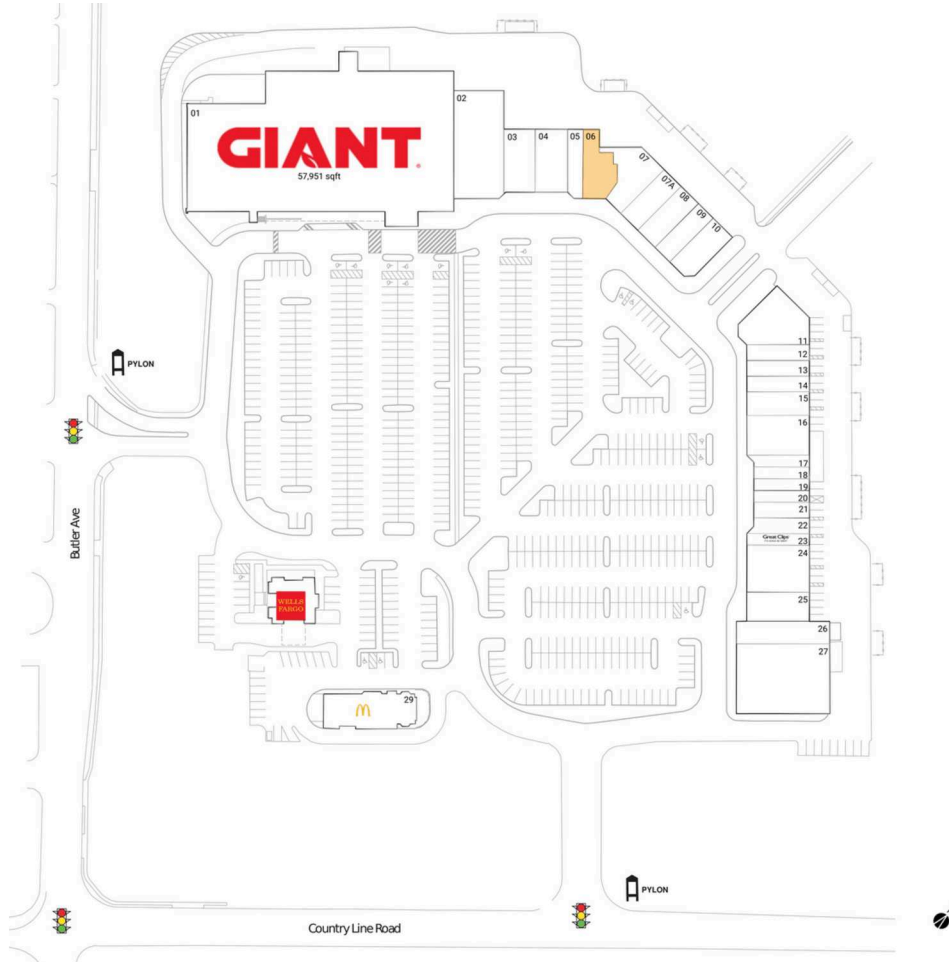

New Britain Village Square

Philadelphia-Camden-Wilmington, PA-NJ-DE-MD

40.2646, -75.2262
4275 County Line Road | Chalfont, PA 18914

Available Space

06 3,098 SF

Current Retailers

01	Giant Food	57,951 SF
02	Cutter's Mill	8,536 SF
03	Bagel Barn	3,200 SF
04	Jefferson Imaging	3,200 SF
05	Primo Hoagies	1,750 SF
07	Bucks County Brick Shop	3,459 SF
07A	Al Sham Restaurant	2,400 SF
08	New Britain Cleaners	2,414 SF
09	Ha-Chi Japanese Restaurant	2,066 SF
10	Noodle House	2,725 SF
11	Elite Salon & Suites	5,040 SF
12	The Happy Mixer	1,600 SF
13	Gordon Florist	1,600 SF
14	Mathnasium	1,600 SF
15	Hotworx	2,418 SF
16	Crystal Visions Chalfont	3,958 SF
17	Gong Cha	1,050 SF
18	Home Care Assistance	1,050 SF
19	Mehar's Fruits	1,050 SF
20	Bentleys Business Services	1,050 SF
21	Salon Industry	1,400 SF
22	Black Diamond Nail & Spa	1,150 SF
23	Great Clips	1,200 SF
24	County Line Veterinary Hospital	4,837 SF
25	Mariner Finance	2,414 SF
26	NovaCare Rehabilitation	3,480 SF
27	Wine & Spirits Shoppe	9,982 SF
28	Wells Fargo	3,080 SF
29	McDonald's	4,500 SF