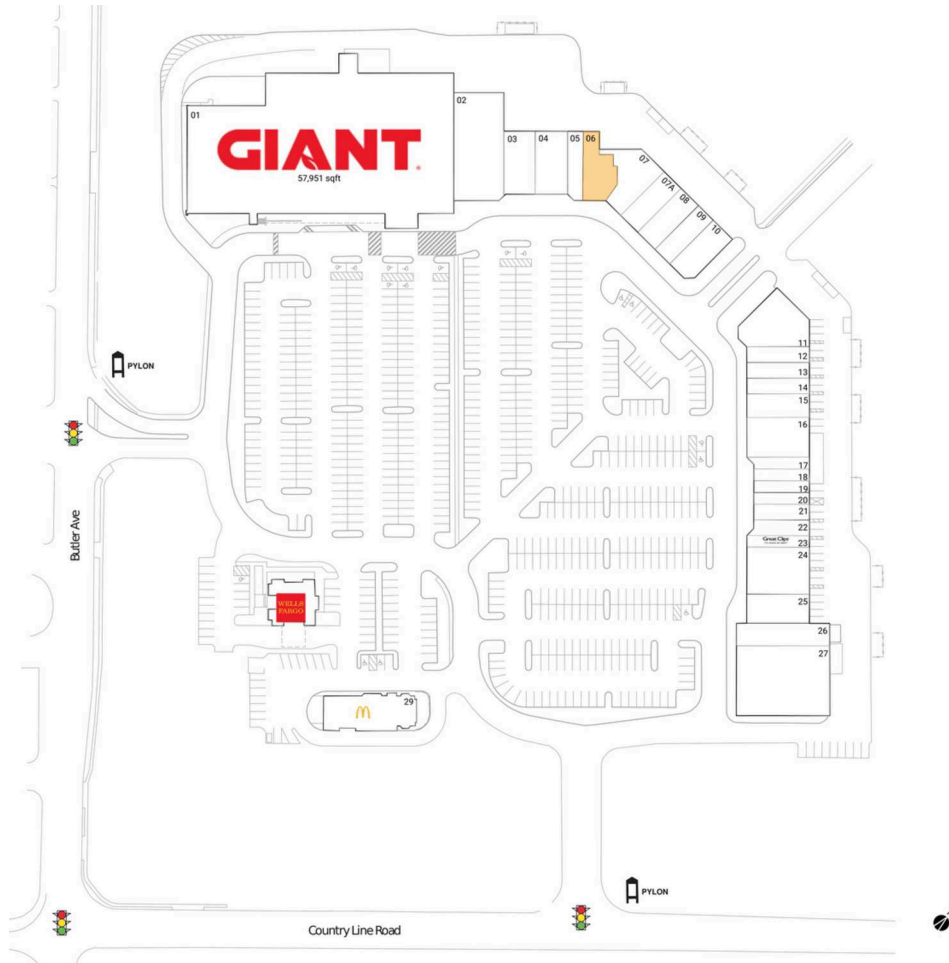

# New Britain Village Square

Philadelphia-Camden-Wilmington, PA-NJ-DE-MD

40.2646, -75.2262  
4275 County Line Road | Chalfont, PA 18914

## Available Space

06 3,098 SF

## Current Retailers

01	Giant Food	57,951 SF
02	Cutter's Mill	8,536 SF
03	Bagel Barn	3,200 SF
04	Jefferson Imaging	3,200 SF
05	Primo Hoagies	1,750 SF
07	Bucks County Brick Shop	3,459 SF
07A	Al Sham Restaurant	2,400 SF
08	New Britain Cleaners	2,414 SF
09	Ha-Chi Japanese Restaurant	2,066 SF
10	Noodle House	2,725 SF
11	Elite Salon & Suites	5,040 SF
12	The Happy Mixer	1,600 SF
13	Gordon Florist	1,600 SF
14	Mathnasium	1,600 SF
15	Hotworx	2,418 SF
16	Crystal Visions Chalfont	3,958 SF
17	Gong Cha	1,050 SF
18	Home Care Assistance	1,050 SF
19	Mehar's Fruits	1,050 SF
20	Bentleys Business Services	1,050 SF
21	Salon Industry	1,400 SF
22	Black Diamond Nail & Spa	1,150 SF
23	Great Clips	1,200 SF
24	County Line Veterinary Hospital	4,837 SF
25	Mariner Finance	2,414 SF
26	NovaCare Rehabilitation	3,480 SF
27	Wine & Spirits Shoppe	9,982 SF
28	Wells Fargo	3,080 SF
29	McDonald's	4,500 SF