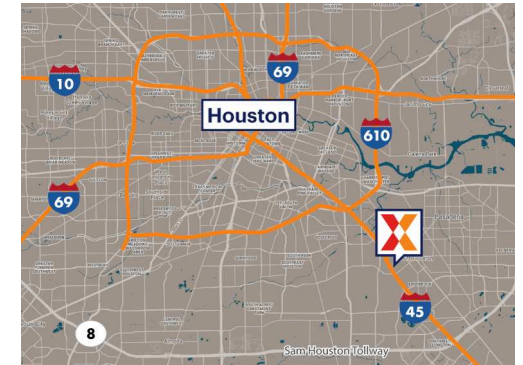

Orange Grove

Houston-The Woodlands-Sugar Land, TX

29.6287, -95.2332

10225 Almeda Genoa Road | Houston, TX 77034

Center Size: 184,704 SF

Demographics	1 Mile	3 Mile	5 Mile
	20,334	125,732	290,881
	6,985	40,559	94,857
	\$58,690	\$69,148	\$73,338

Anchored by 93,633 SF Floor & Décor

Located in a densely populated area of 125,000+ within a 3-mile radius

Just off I-45 with visibility from 213,000+ VPD

Strategically located across from 783,000 SF Almeda Mall, anchored by Macy's, Palais Royal and Burlington Coat Factory

Orange Grove

Houston-The Woodlands-Sugar Land, TX

29.6287, -95.2332
10225 Almeda Genoa Road | Houston, TX 77034

Available Space

03 1,600 SF

Current Retailers

N.A.P.	N.A.P.	0 SF
01	Wendy's	2,548 SF
02	Foxx Beauty Supply	6,000 SF
02A	Happy Dental	1,600 SF
04	24 Hour Fitness	35,800 SF
09	Floor & Decor	93,633 SF
10	Burlington	25,668 SF
11-13	WSS	10,883 SF
14	Pollo Campero	1,932 SF
15	Chick-fil-A	5,000 SF