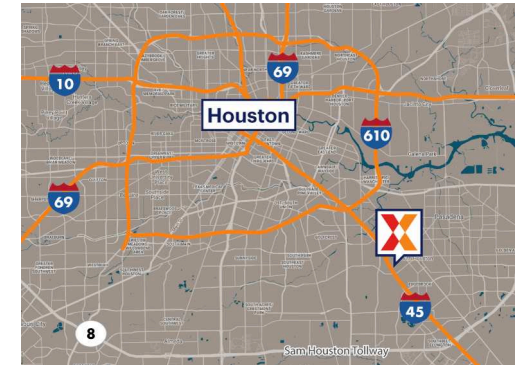

Orange Grove

Houston-Pasadena-The Woodlands, TX

29.6287, -95.2332

10225 Almeda Genoa Road | Houston, TX 77034

Center Size: 184,664 SF

Demographics	1 Mile	3 Mile	5 Mile
	20,334	125,732	290,881
	6,985	40,559	94,857
	\$58,690	\$69,148	\$73,338

Anchored by 93,633 SF Floor & Décor

Located in a densely populated area of 125,000+ within a 3-mile radius

Just off I-45 with visibility from 213,000+ VPD

Strategically located across from 783,000 SF Almeda Mall, anchored by Macy's, Palais Royal and Burlington Coat Factory

Orange Grove

Houston-Pasadena-The Woodlands, TX

29.6287, -95.2332
10225 Almeda Genoa Road | Houston, TX 77034

Available Space

03 1,600 SF

Current Retailers

N.A.P.	N.A.P.	0 SF
01	Wendy's	2,548 SF
02	Foxx Beauty Supply	6,000 SF
02A	Happy Dental	1,600 SF
04	24 Hour Fitness	35,800 SF
09	Floor & Decor	93,633 SF
10	Burlington	25,668 SF
11-13	WSS	10,883 SF
14	Pollo Campero	1,932 SF
15	Chick-fil-A	5,000 SF