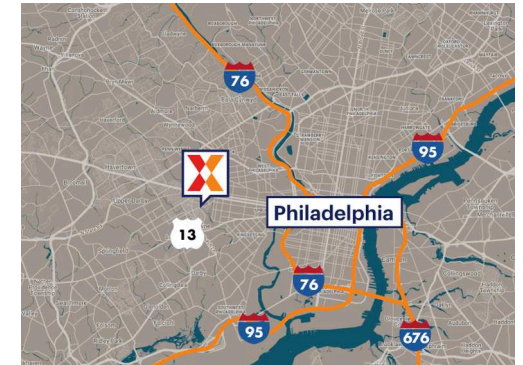

# 69th Street Plaza

Philadelphia-Camden-Wilmington, PA-NJ-DE-MD

39.953, -75.2565

501 South 69th Street | Upper Darby, PA 19082

Center Size: 41,711 SF

Demographics	1 Mile	3 Mile	5 Mile
	56,056	379,938	771,044
	20,370	148,636	321,949
	\$54,728	\$66,626	\$90,563

Convenient accessibility from 69th Street Terminal public transportation

Surrounded by a dense population of 379,000+ within a 3-mile radius

Close proximity to Delaware County Memorial Hospital with 6,800+ employees

# 69th Street Plaza

Philadelphia-Camden-Wilmington, PA-NJ-DE-MD

39.953, -75.2565

501 South 69th Street | Upper Darby, PA 19082

## Current Retailers

N.A.P.	The Fresh Grocer	0 SF
N.A.P.1	Popeyes	0 SF
1	EZ Bargains	26,061 SF
2	Rent-A-Center	6,200 SF
3	Carib Grill Caribbean Restaurant	1,300 SF
4	Metro by T-Mobile	1,650 SF
5	Supreme Dollar City	6,500 SF