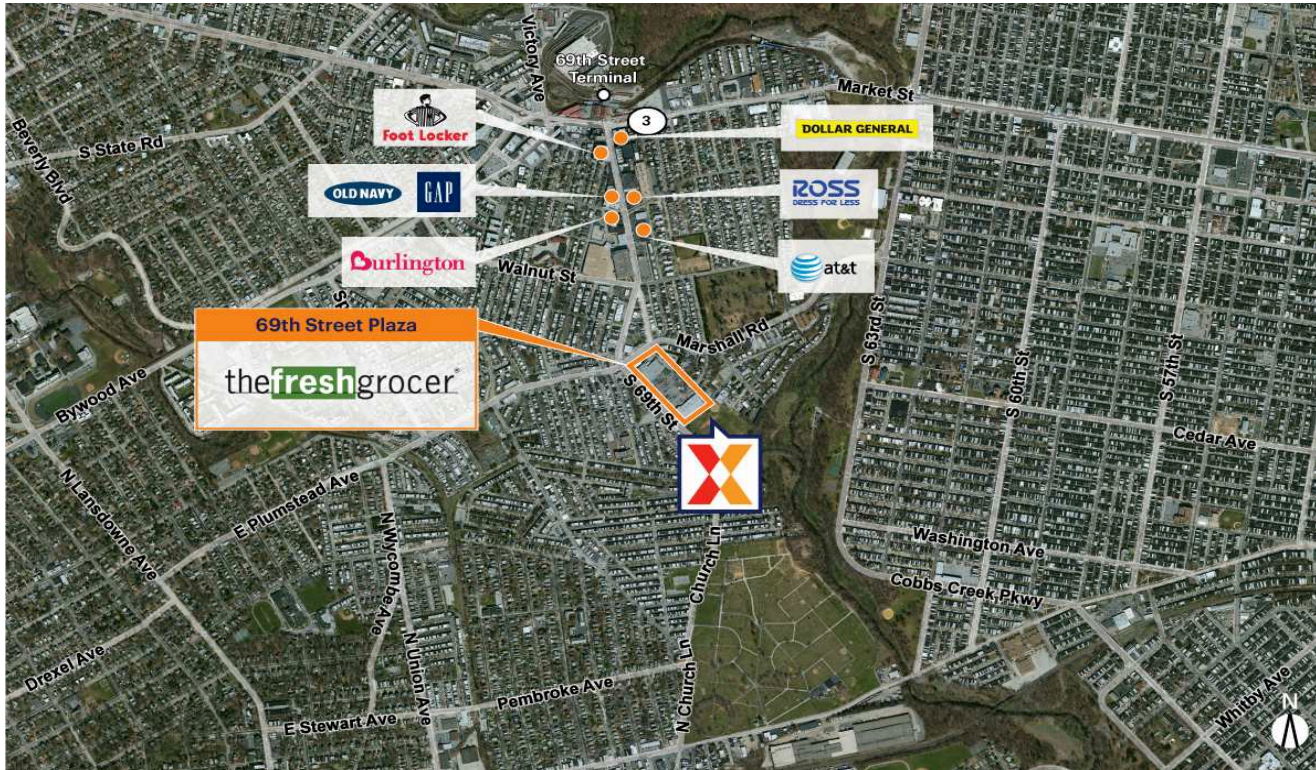

# 69th Street Plaza

Philadelphia-Camden-Wilmington, PA-NJ-DE-MD

39.953, -75.2565

501 South 69th Street | Upper Darby, PA 19082

Center Size: 41,711 SF

Demographics	1 Mile	3 Mile	5 Mile
	56,056	379,938	771,044
	20,370	148,636	321,949
	\$54,728	\$66,626	\$90,563

Convenient accessibility from 69th Street Terminal public transportation

Surrounded by a dense population of 379,000+ within a 3-mile radius

Close proximity to Delaware County Memorial Hospital with 6,800+ employees

# 69th Street Plaza

Philadelphia-Camden-Wilmington, PA-NJ-DE-MD

39.953, -75.2565

501 South 69th Street | Upper Darby, PA 19082

## Current Retailers

N.A.P.	The Fresh Grocer	0 SF
N.A.P.1	Popeyes	0 SF
1	EZ Bargains	26,061 SF
2	Rent-A-Center	6,200 SF
3	Carib Grill Caribbean Restaurant	1,300 SF
4	Metro by T-Mobile	1,650 SF
5	Supreme Dollar City	6,500 SF